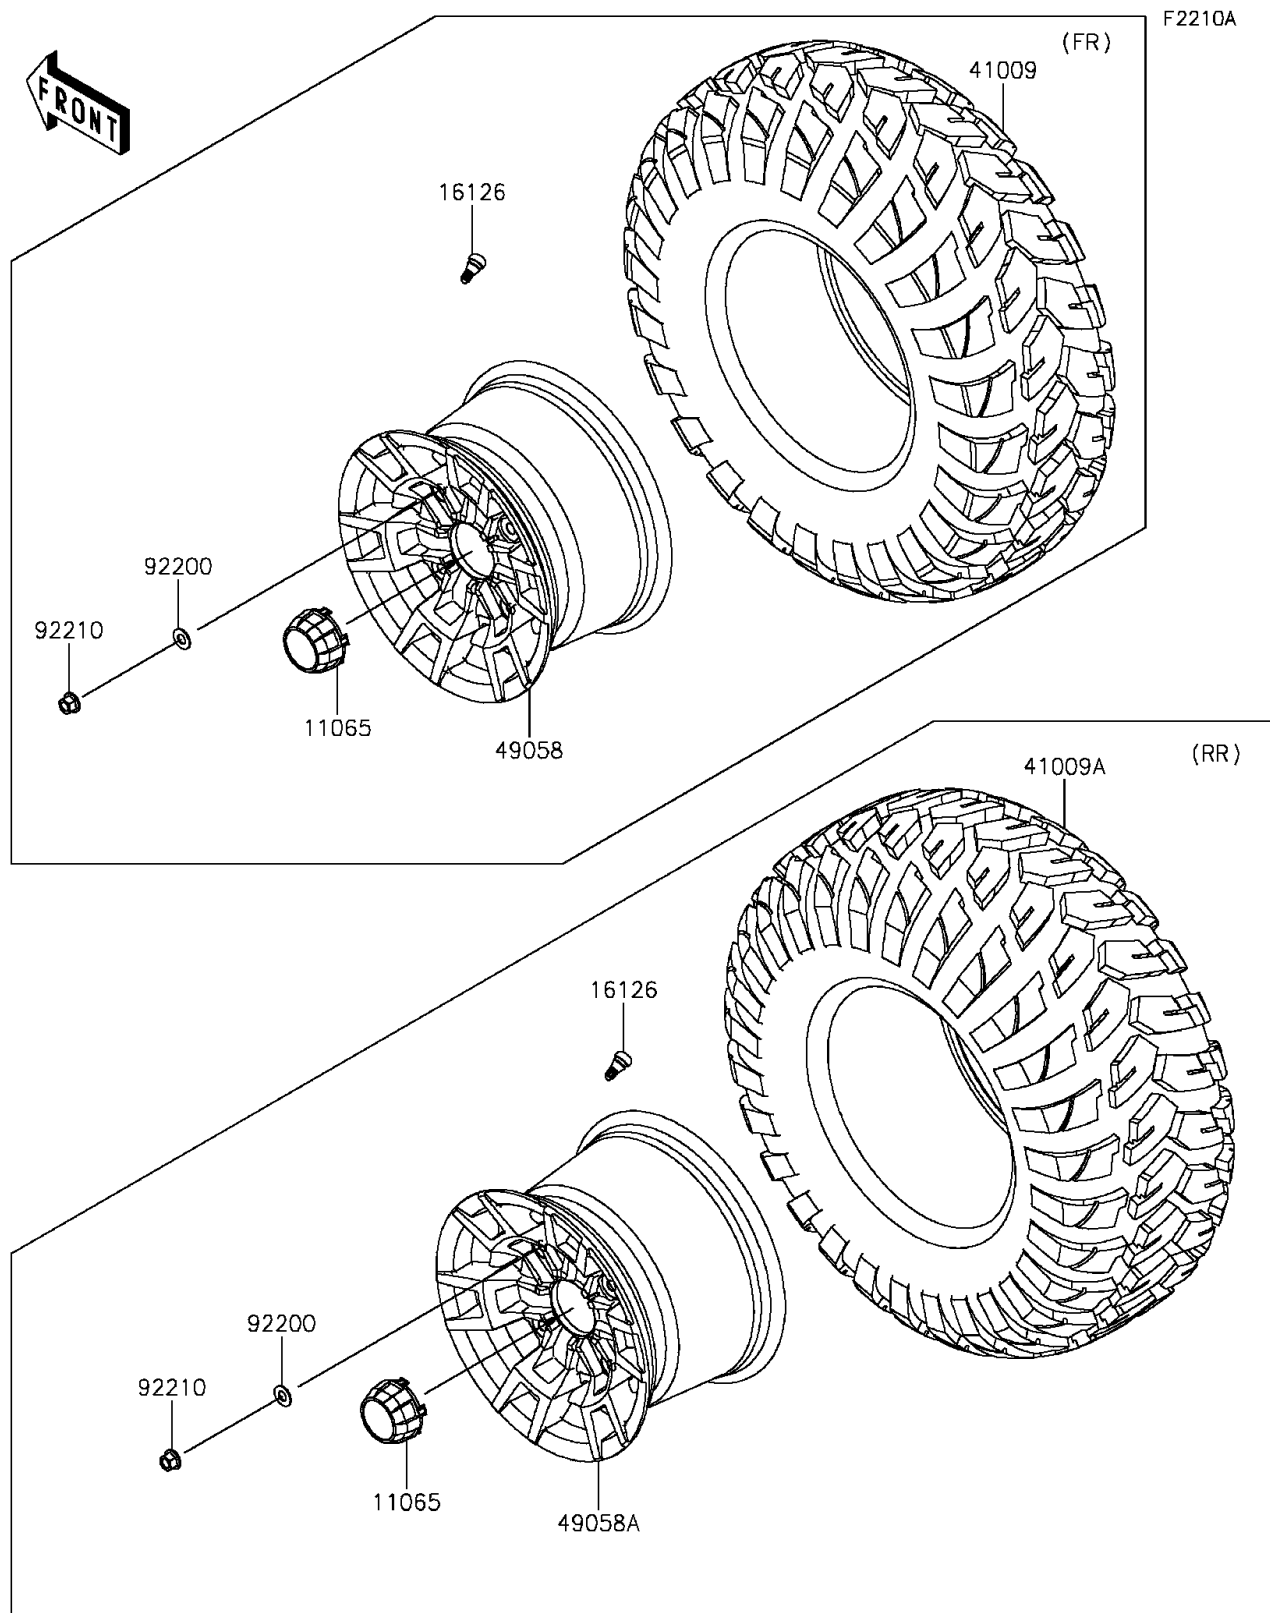

2016 MULE PRO-FXT™ EPS LE

PARTS DIAGRAM

Wheels/Tires(CGF)

2016 MULE PRO-FXT™ EPS LE

PARTS LIST

Wheels/Tires(CGF)

ITEM NAME

PART NUMBER

QUANTITY
