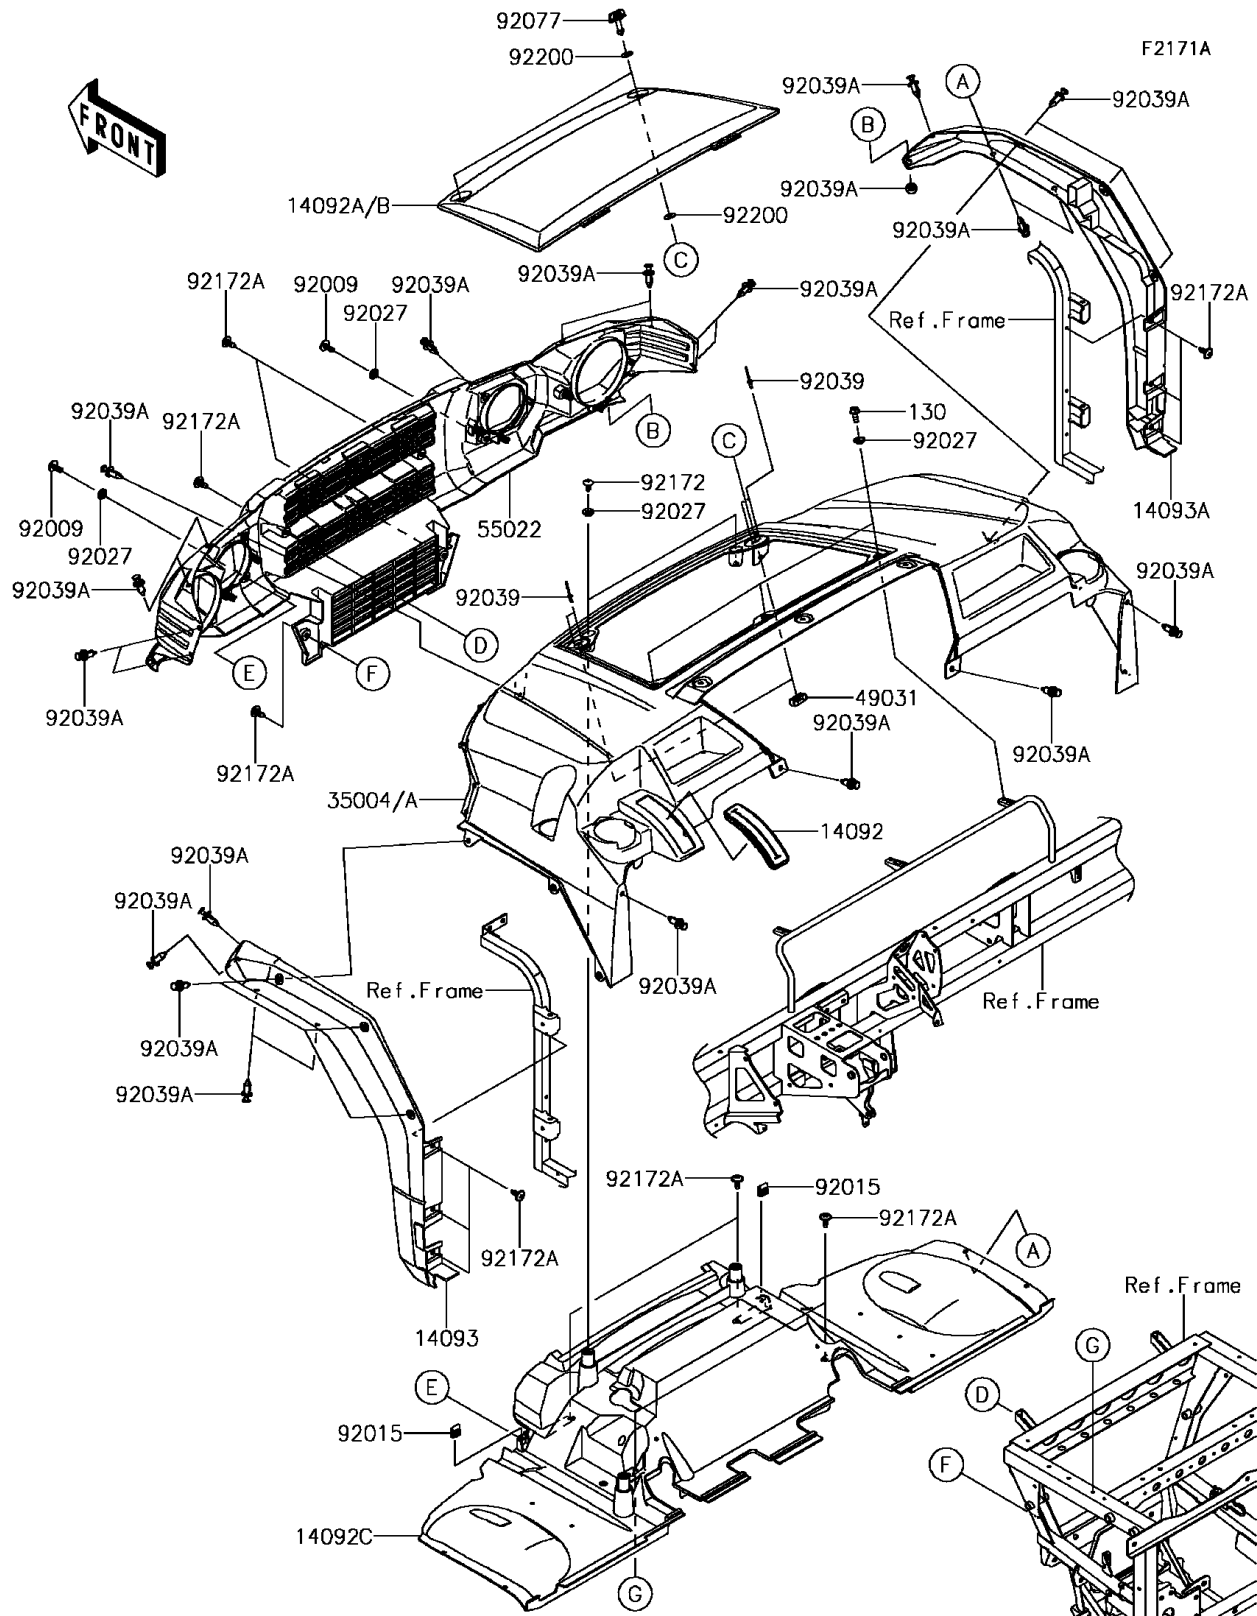

2016 MULE PRO-FXT™ EPS LE

PARTS DIAGRAM Front Fender(s)(CGF)

2016 MULE PRO-FXT™ EPS LE

PARTS LIST

Front Fender(s)(CGF)

ITEM NAME

PART NUMBER

QUANTITY
