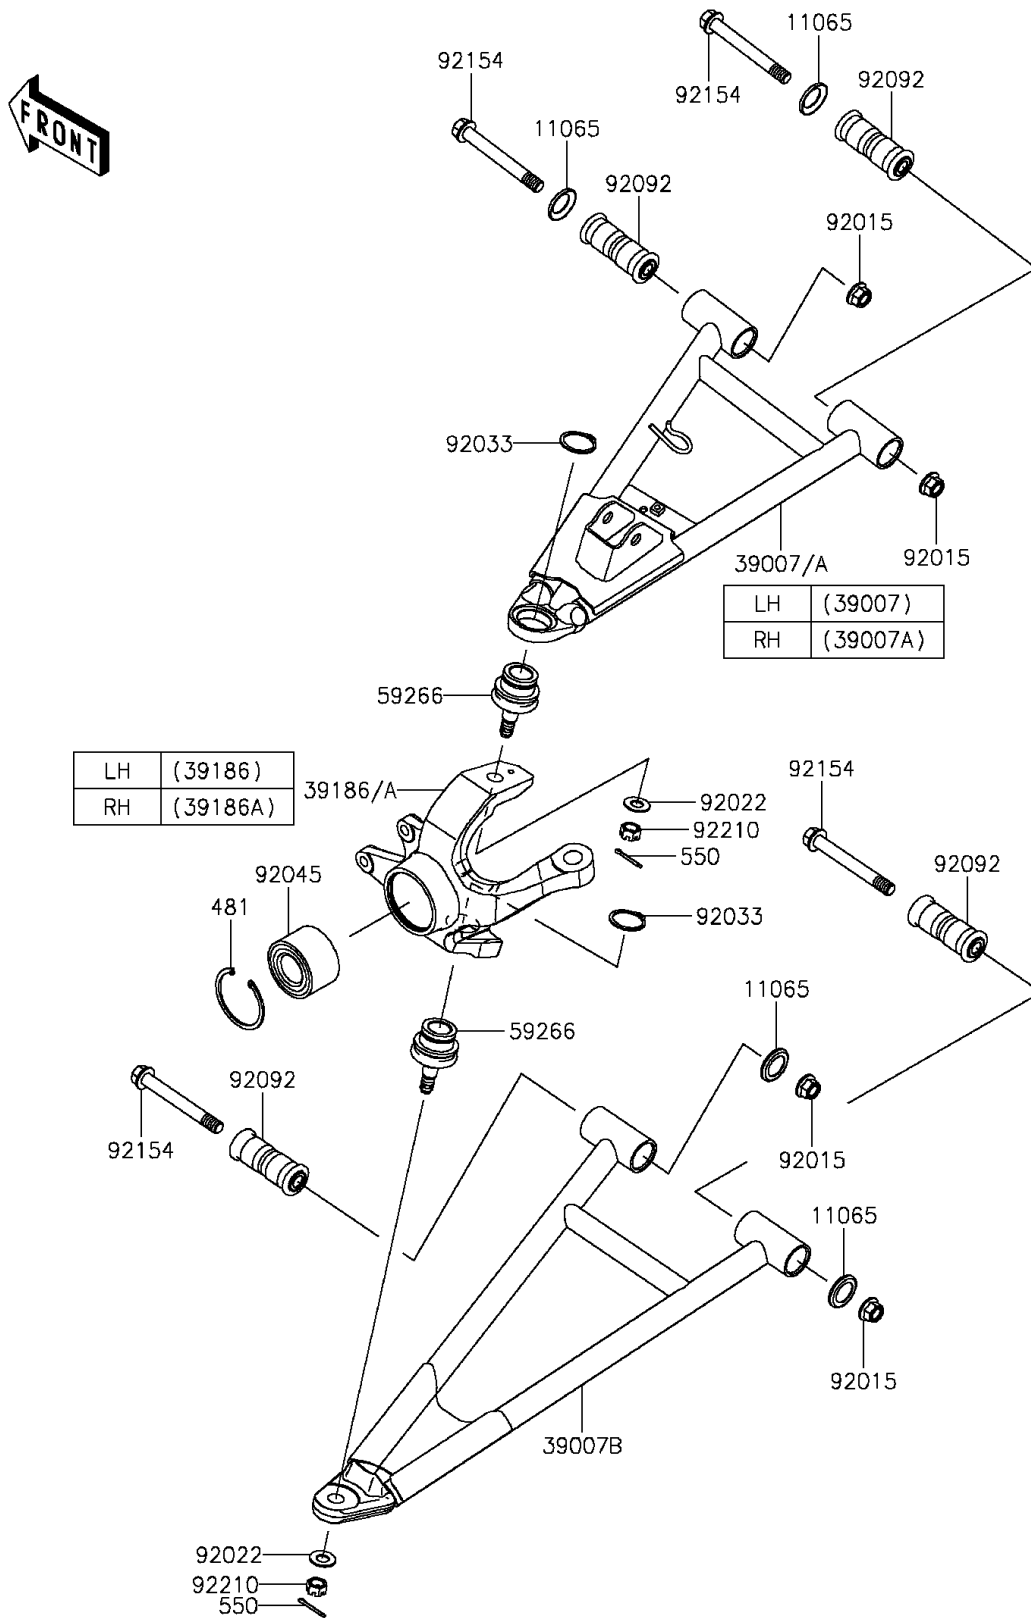

2015 MULE PRO-FXT™ EPS LE

PARTS DIAGRAM

Front Suspension

F2152

2015 MULE PRO-FXT™ EPS LE

PARTS LIST

Front Suspension

ITEM NAME	PART NUMBER	QUANTITY
-----------	-------------	----------
