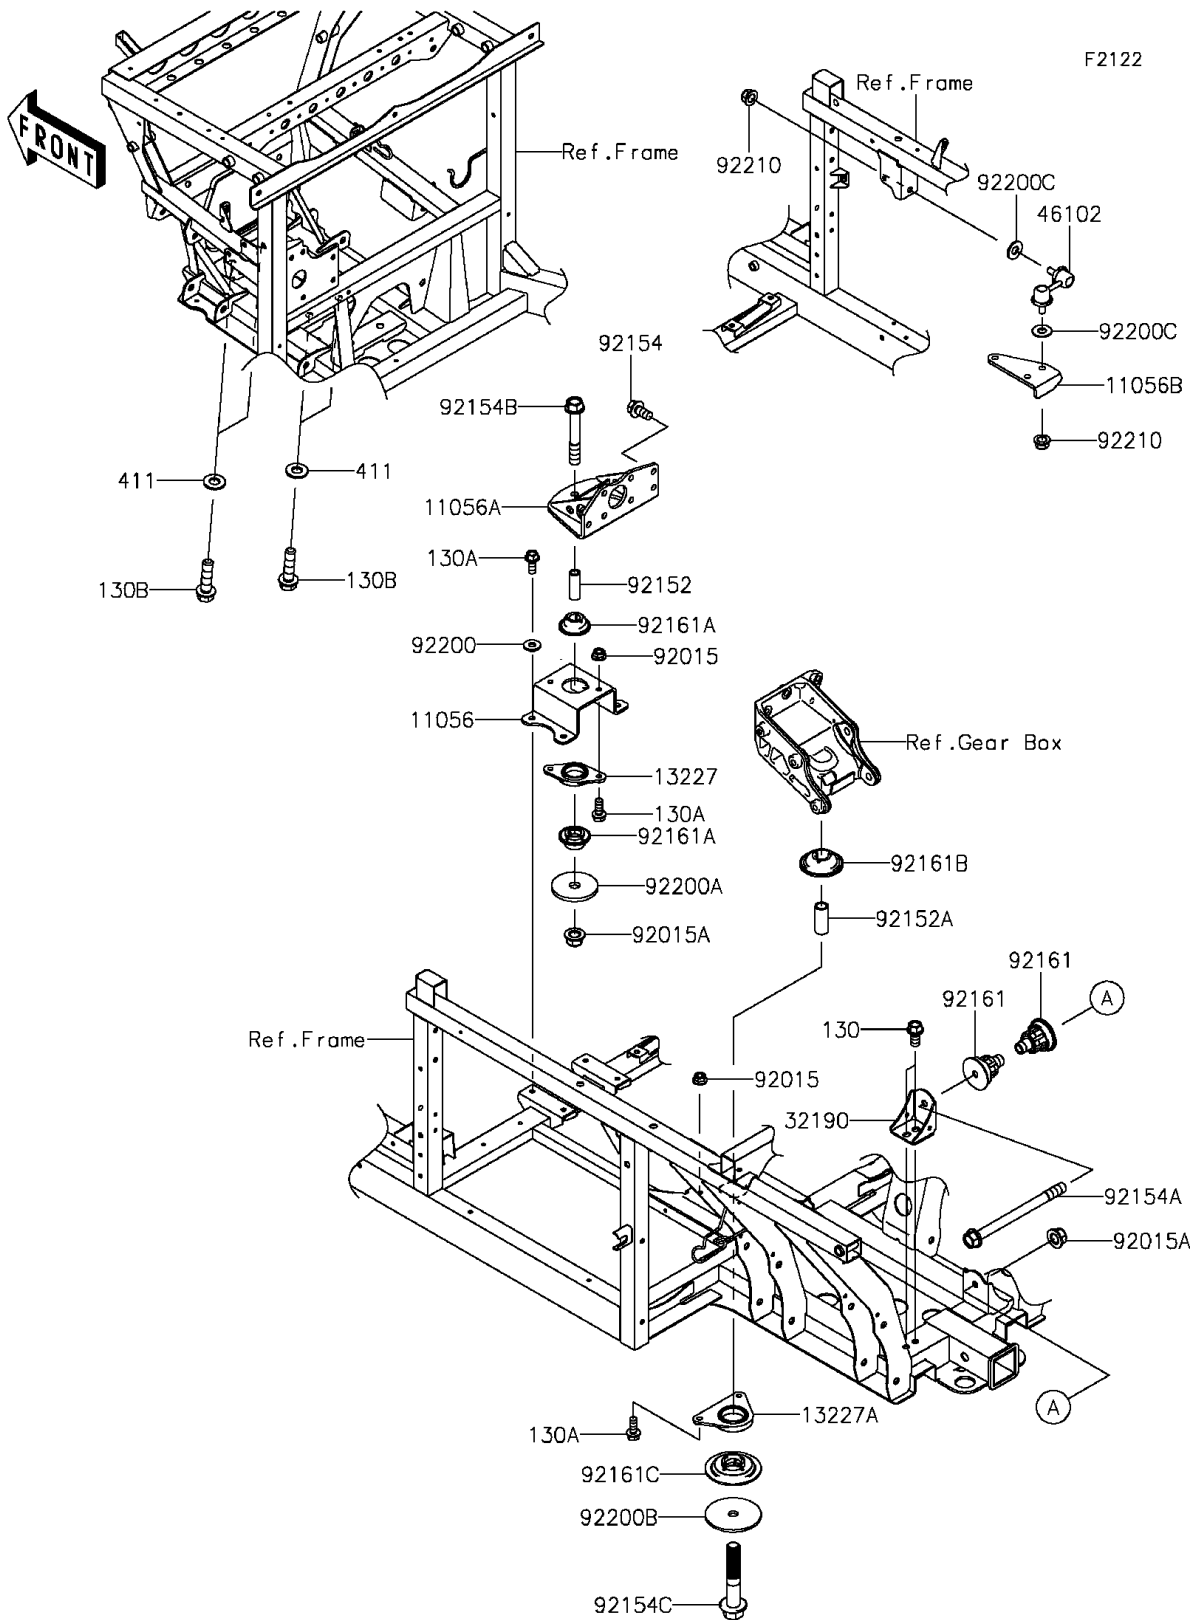

2016 MULE PRO-FXT™ EPS LE

PARTS DIAGRAM

Engine Mount

2016 MULE PRO-FXT™ EPS LE

PARTS LIST

Engine Mount

ITEM NAME	PART NUMBER	QUANTITY
-----------	-------------	----------
