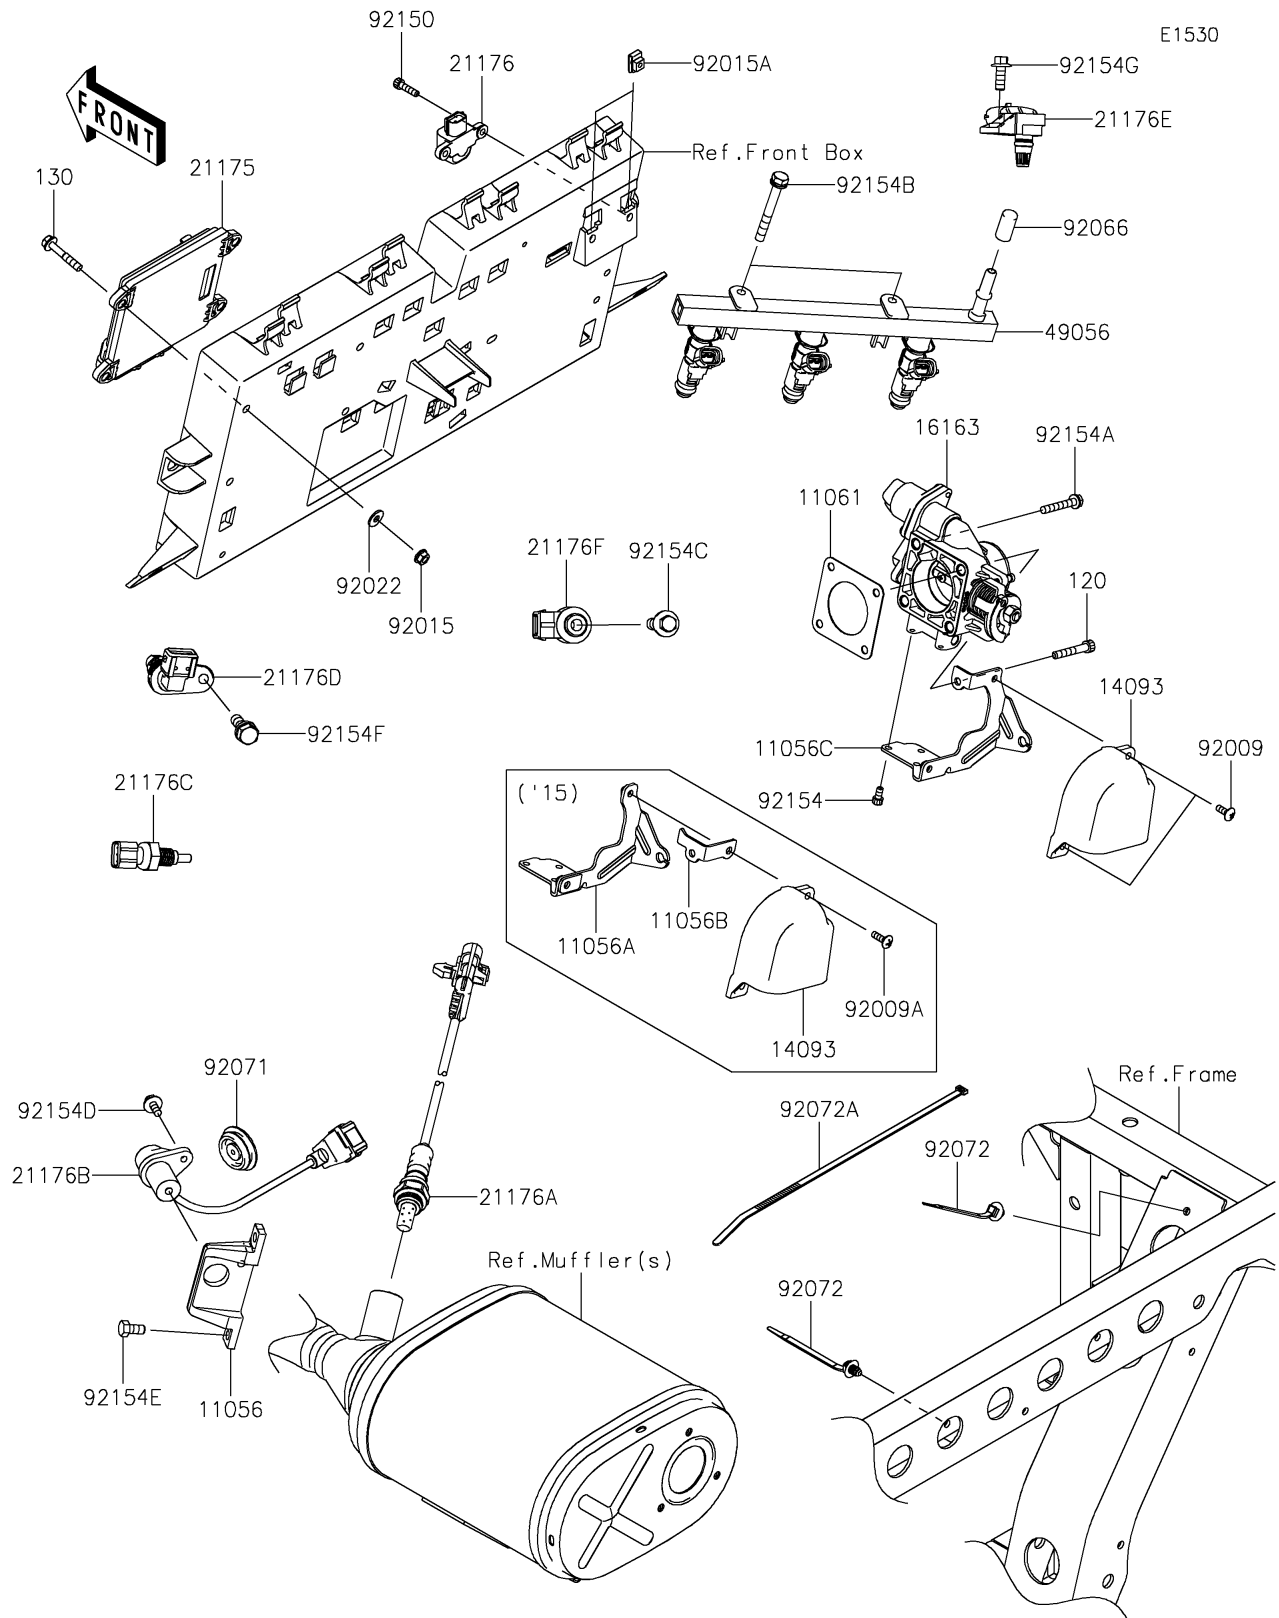

2015 MULE PRO-FXT™ EPS LE

PARTS DIAGRAM

Fuel Injection

2015 MULE PRO-FXT™ EPS LE

PARTS LIST

Fuel Injection

ITEM NAME	PART NUMBER	QUANTITY
BRACKET,CRANKSHAFT POSITION (Ref # 11056)	11056-2680	1
BRACKET,THROTTLE CABLE (Ref # 11056A)	11056-7284	1
BRACKET,THROTTLE CABLE (Ref # 11056B)	11056-7285	1
GASKET,THROTTLE (Ref # 11061)	11061-0954	1
BOLT-SOCKET,6X40 (Ref # 120)	120CA0640	1
BOLT-FLANGED,6X35 (Ref # 130)	130BA0635	4
COVER,THROTTLE (Ref # 14093)	14093-0043	1
THROTTLE-ASSY (Ref # 16163)	16163-0816	1
CONTROL UNIT-ELECTRONIC,DFI (Ref # 21175)	21175-0893	1
SENSOR,VEHICLE-DOWN (Ref # 21176)	21176-0026	1
SENSOR,OXYGEN (Ref # 21176A)	21176-0773	1
SENSOR,CRANKSHAFT POSITION (Ref # 21176B)	21176-0795	1
SENSOR,WATER TEMP (Ref # 21176C)	21176-0796	1
SENSOR,CAMSHAFT POSITION (Ref # 21176D)	21176-0797	1
SENSOR,AIR INTAKE TEMP (Ref # 21176E)	21176-0798	1
SENSOR,EXPLOSION (Ref # 21176F)	21176-0799	1
PIPE-INJECTION (Ref # 49056)	49056-0038	1
SCREW,5X16 (Ref # 92009A)	92009-3797	2
NUT,FLANGED,6MM (Ref # 92015)	92015-1367	4
NUT,5MM (Ref # 92015A)	92015-1627	2
WASHER (Ref # 92022)	92022-2247	4
PLUG (Ref # 92066)	92066-0810	1
GROMMET (Ref # 92071)	92071-0730	1
BAND (Ref # 92072)	92072-1414	2
BAND,L=292.1 (Ref # 92072A)	92072-3509	3
BOLT,SOCKET,5X20 (Ref # 92150)	92150-1019	2
BOLT,SOCKET,5X10 (Ref # 92154)	92154-1396	3
BOLT,6X38 (Ref # 92154A)	92154-1589	3
BOLT,6X50 (Ref # 92154B)	92154-1591	2

2015 MULE PRO-FXT™ EPS LE

PARTS LIST

Fuel Injection

ITEM NAME	PART NUMBER	QUANTITY
BOLT,FLANGED,8X30 (Ref # 92154C)	92154-1592	1
BOLT,FLANGED,6X12 (Ref # 92154D)	92154-1593	1
BOLT,6X12 (Ref # 92154E)	92154-1594	2
BOLT,8X16 (Ref # 92154F)	92154-1595	1
BOLT,FLANGED,6X16 (Ref # 92154G)	92154-1596	1