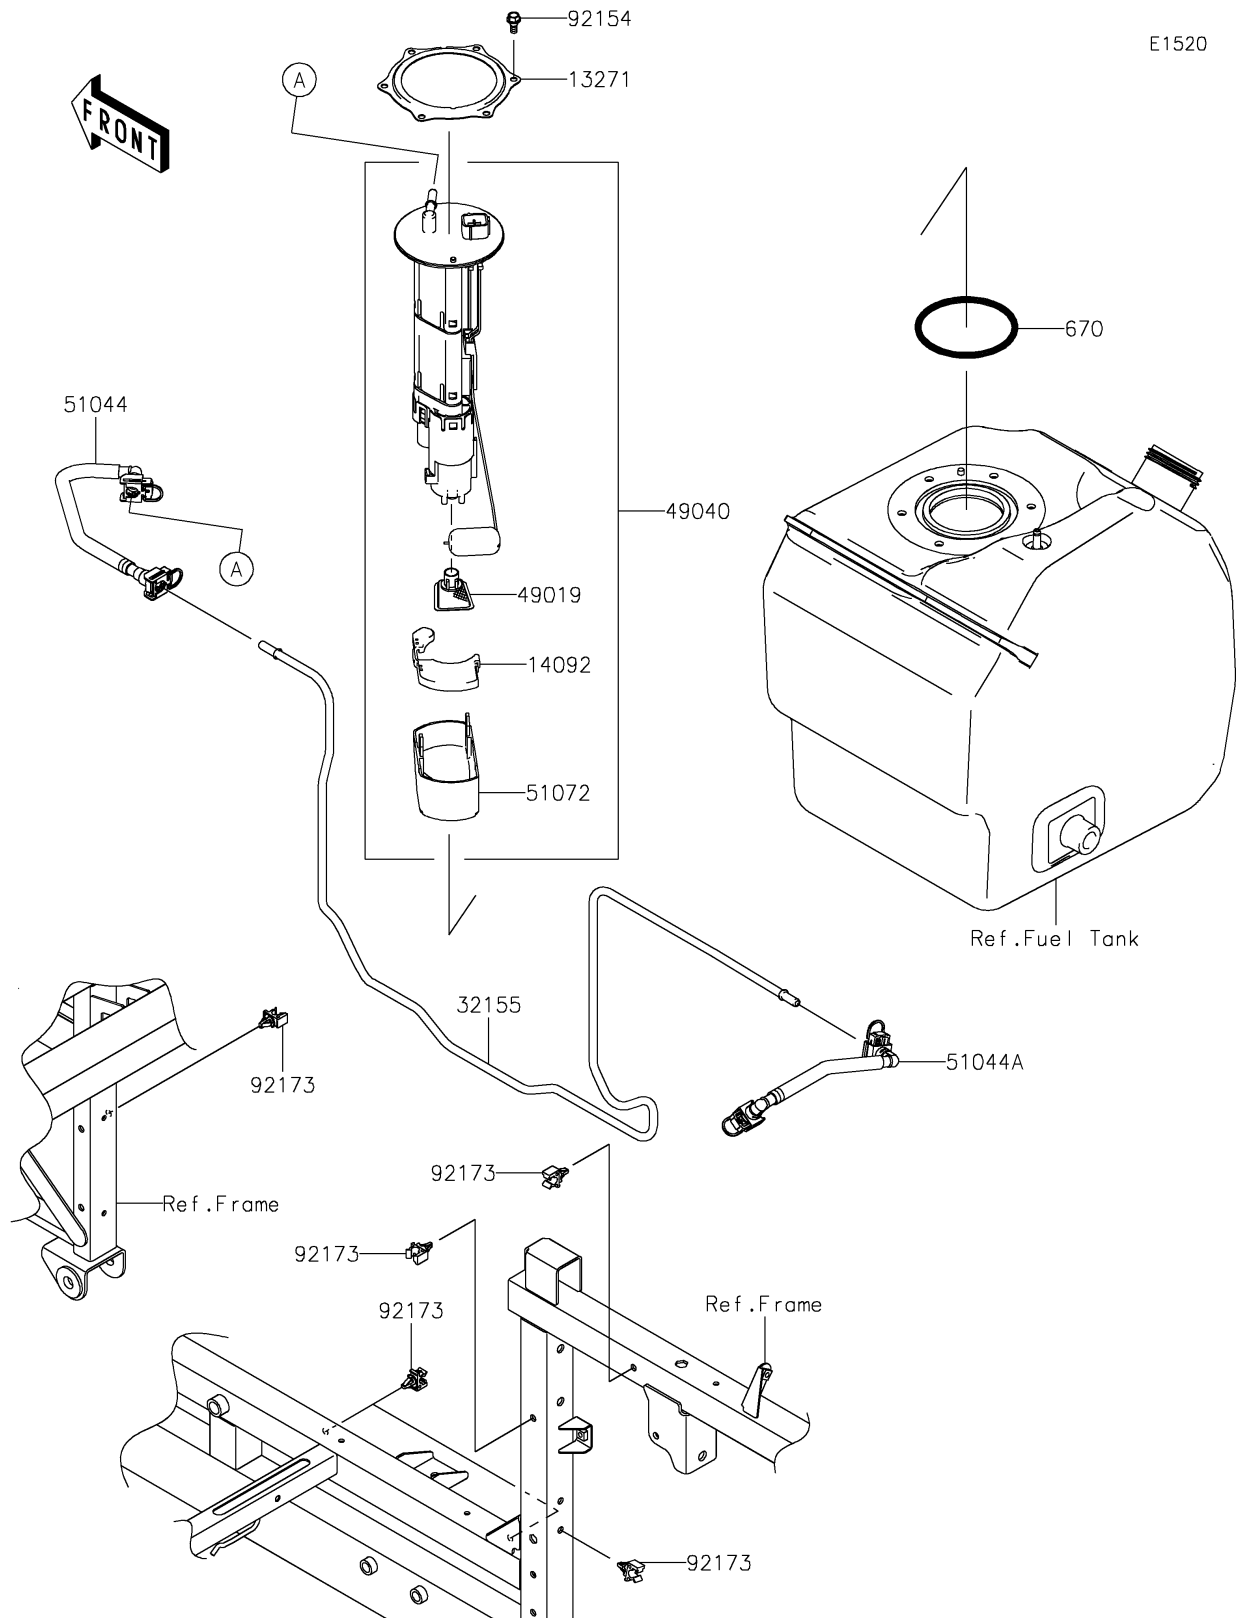

## PARTS DIAGRAM

### Fuel Pump

## PARTS LIST

### Fuel Pump

ITEM NAME	PART NUMBER	QUANTITY
PLATE (Ref # 13271)	13271-0980	1
COVER (Ref # 14092)	14092-1044	1
PIPE,FUEL (Ref # 32155)	32155-1619	1
FILTER-FUEL (Ref # 49019)	49019-0013	1
PUMP-FUEL (Ref # 49040)	49040-0733	1
TUBE-ASSY,TANK-PIPE (Ref # 51044)	51044-0751	1
TUBE-ASSY,PIPE-INJECTION PIPE (Ref # 51044A)	51044-0752	1
CHAMBER-FUEL (Ref # 51072)	51072-0003	1
O RING (Ref # 670)	670E5090	1
BOLT,FUEL PUMP (Ref # 92154)	92154-1326	6
CLAMP,FUEL PIPE (Ref # 92173)	92173-1213	6