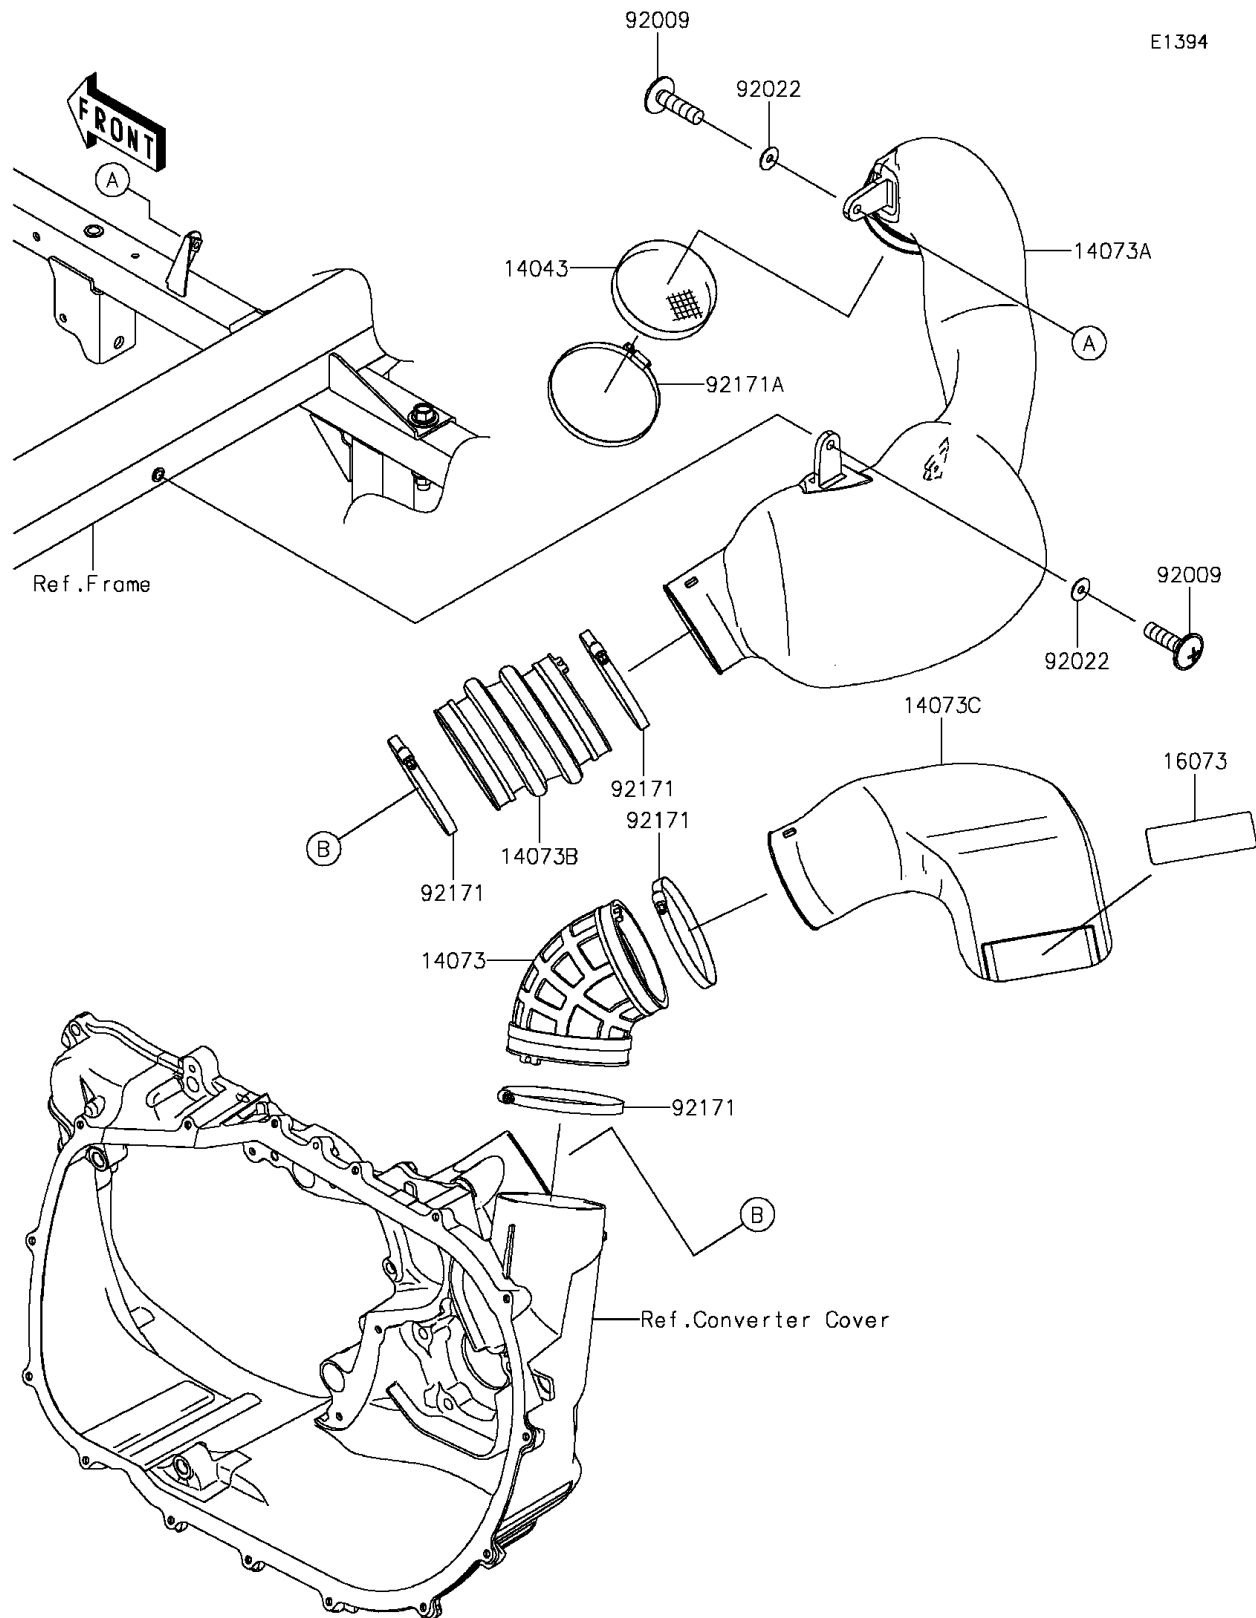

2016 MULE PRO-FXT™ EPS LE

PARTS DIAGRAM

Air Cleaner-Belt Converter

2016 MULE PRO-FXT™ EPS LE

PARTS LIST

Air Cleaner-Belt Converter

ITEM NAME	PART NUMBER	QUANTITY
-----------	-------------	----------
