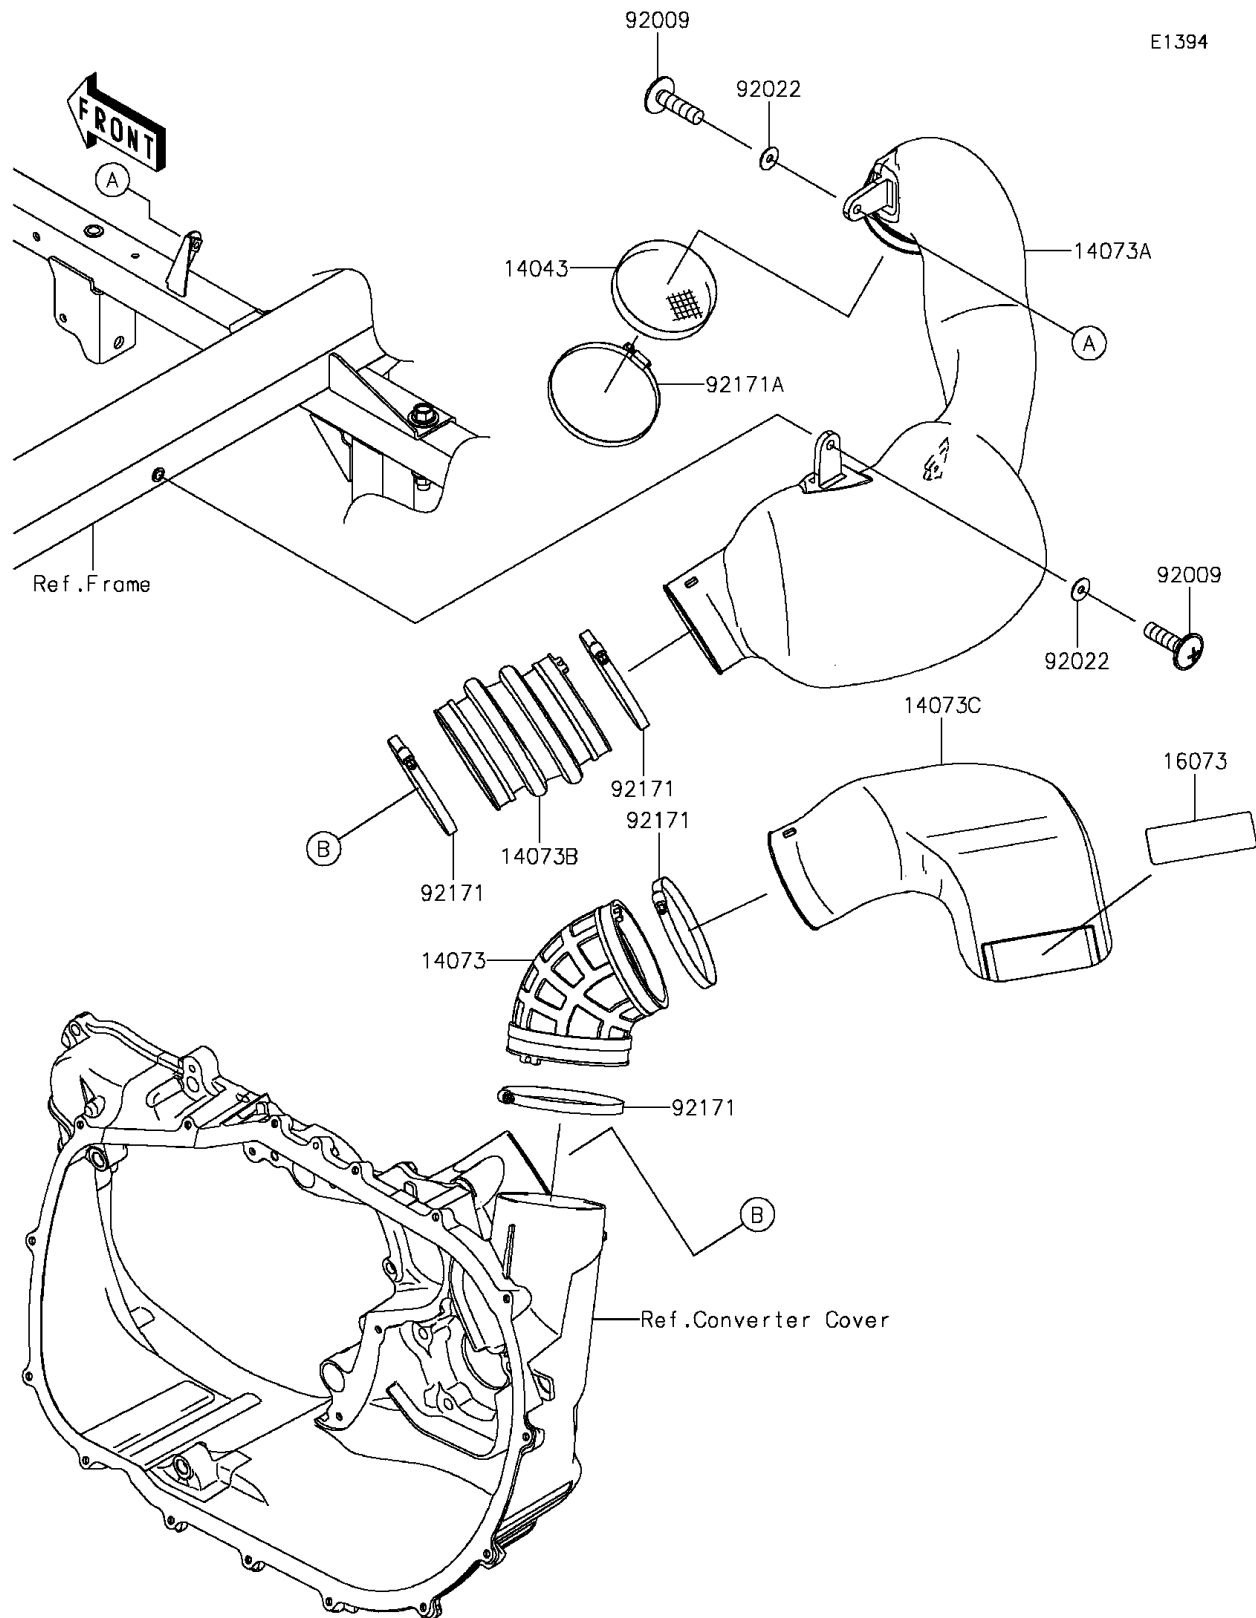

2015 MULE PRO-FXT™ EPS LE

PARTS DIAGRAM

Air Cleaner-Belt Converter

2015 MULE PRO-FXT™ EPS LE

PARTS LIST

Air Cleaner-Belt Converter

ITEM NAME	PART NUMBER	QUANTITY
FILTER (Ref # 14043)	14043-0013	1
DUCT,EXHAUST (Ref # 14073)	14073-0788	1
DUCT,INTAKE (Ref # 14073A)	14073-0789	1
DUCT,INTAKE (Ref # 14073B)	14073-0790	1
DUCT,EXHAUST (Ref # 14073C)	14073-0793	1
INSULATOR (Ref # 16073)	16073-0826	1
SCREW,6X22 (Ref # 92009)	92009-1441	2
WASHER,PLAIN,6MM (Ref # 92022)	92022-165	2
CLAMP (Ref # 92171)	92171-1383	4
CLAMP (Ref # 92171A)	92171-3716	1