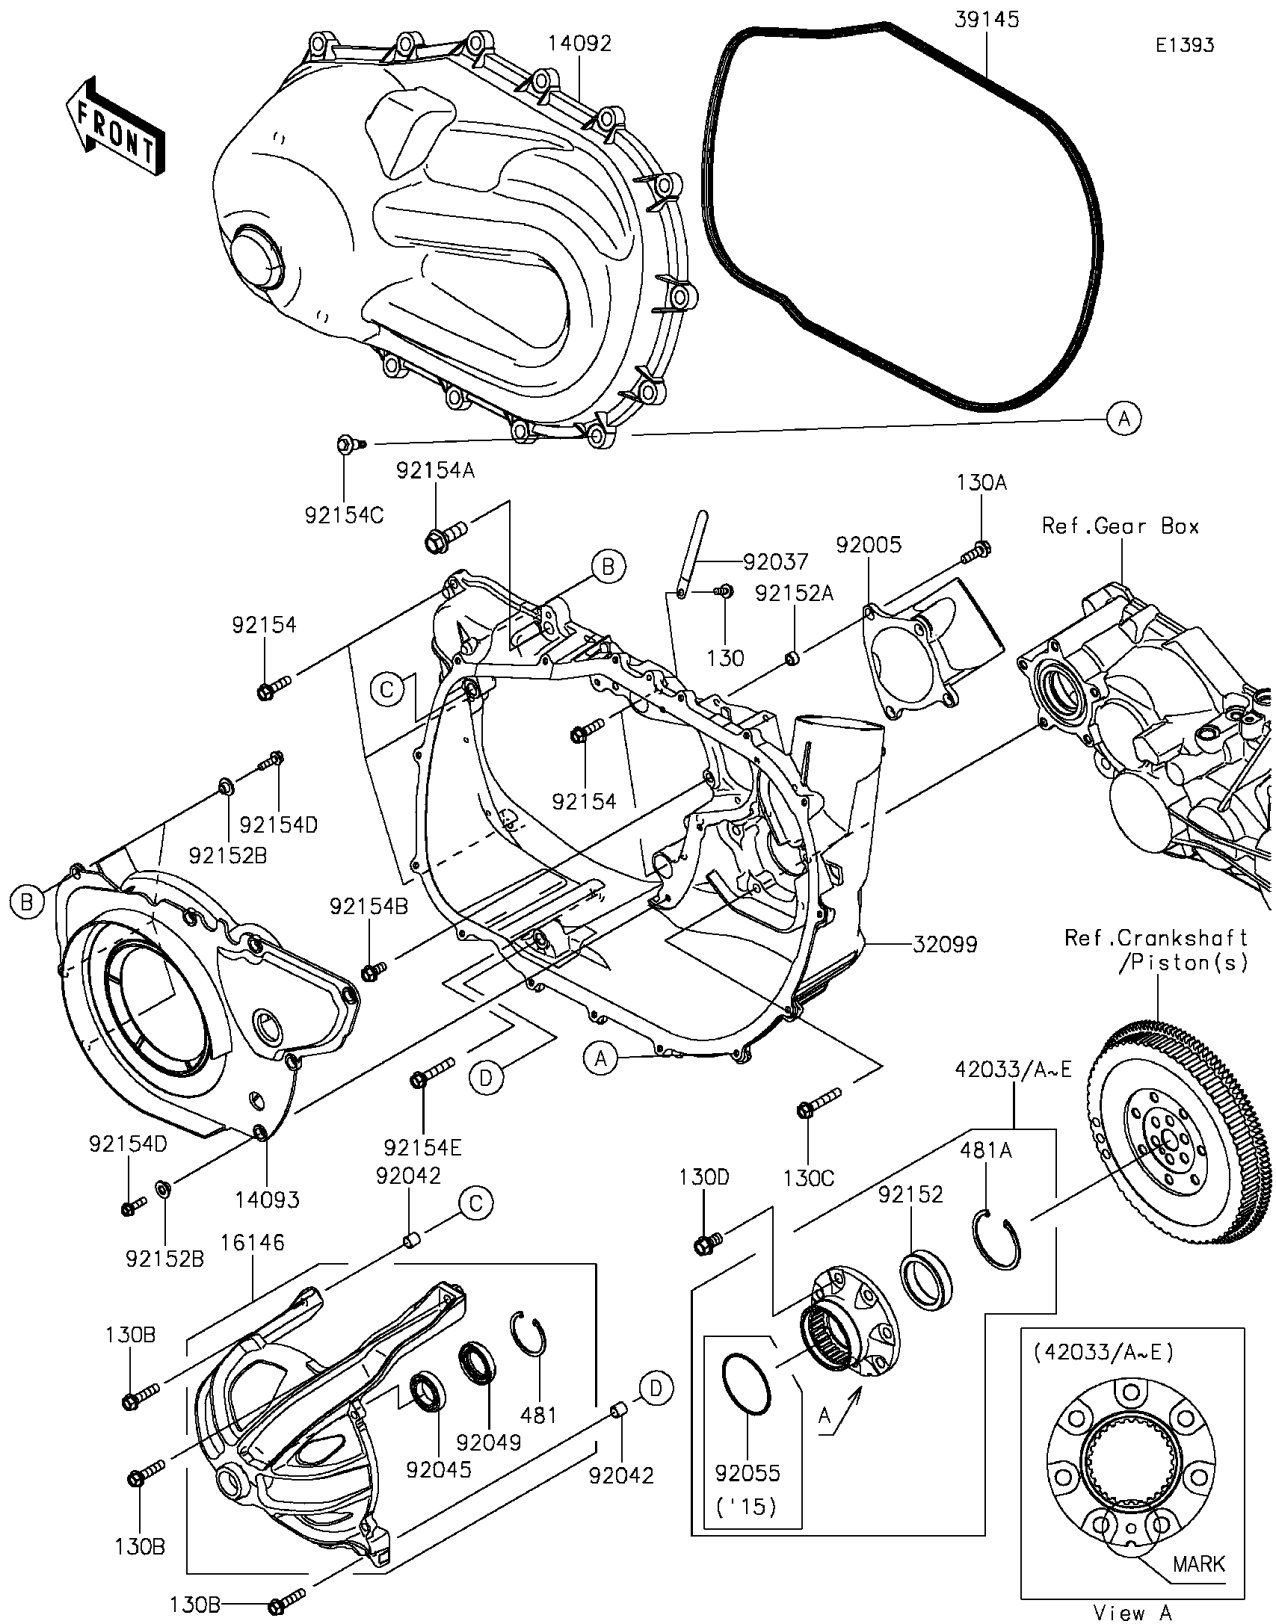

2016 MULE PRO-FXT™ EPS LE

PARTS DIAGRAM

Converter Cover

2016 MULE PRO-FXT™ EPS LE

PARTS LIST

Converter Cover

ITEM NAME

PART NUMBER

QUANTITY
