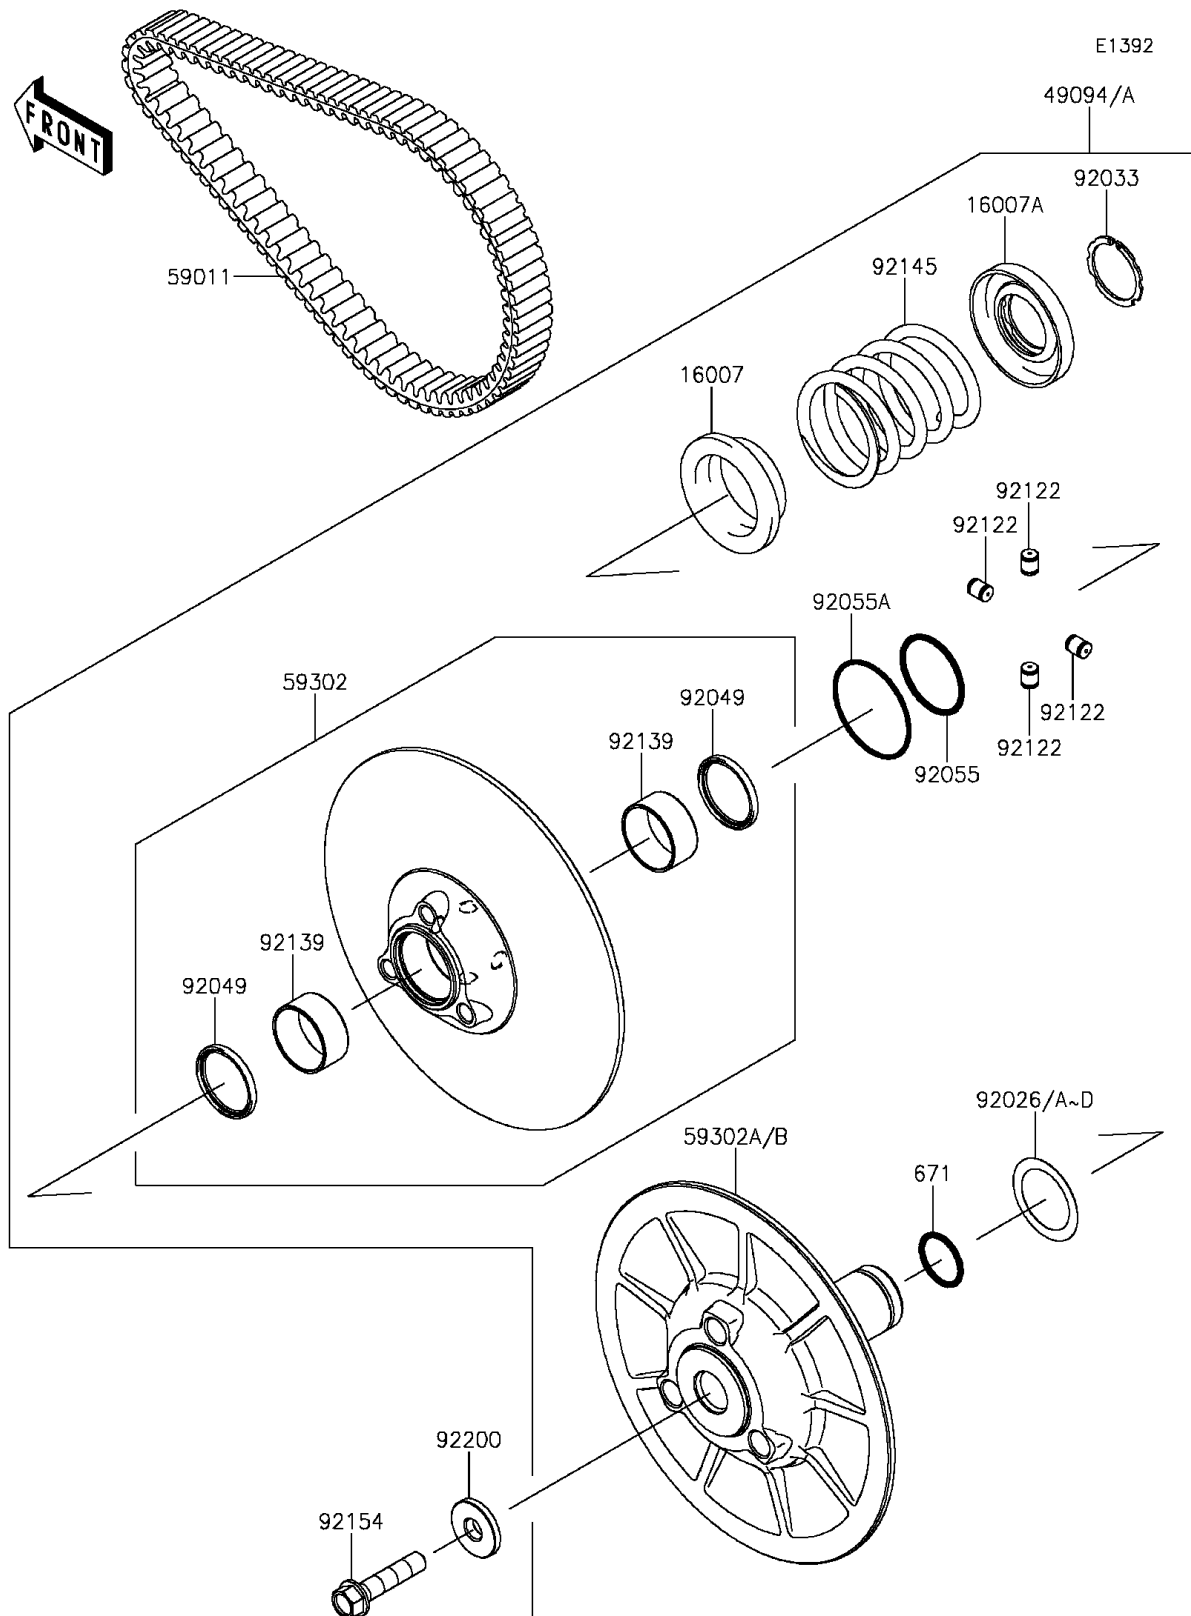

2016 MULE PRO-FXT™ EPS LE

PARTS DIAGRAM

Driven Converter/Drive Belt

2016 MULE PRO-FXT™ EPS LE

PARTS LIST

Driven Converter/Drive Belt

ITEM NAME	PART NUMBER	QUANTITY
-----------	-------------	----------
