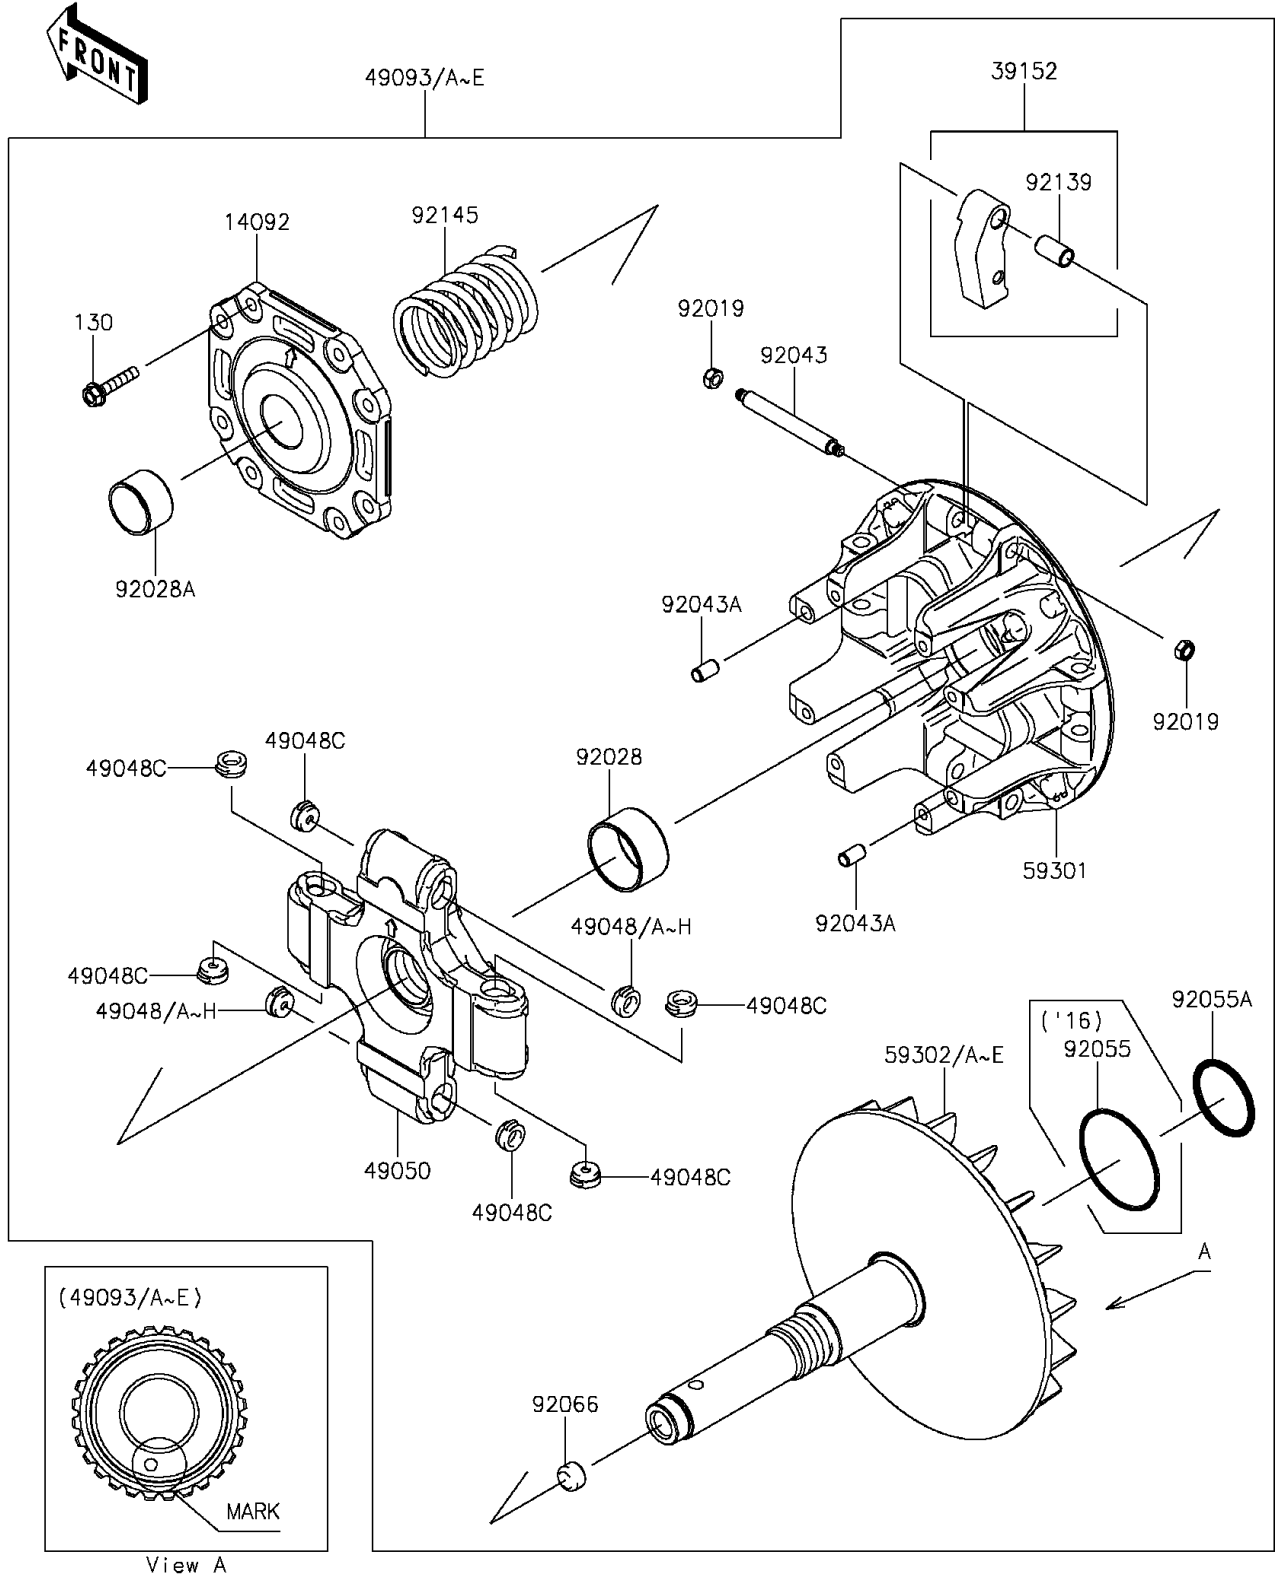

2016 MULE PRO-FXT™ EPS LE

PARTS DIAGRAM

Drive Converter

E1391

2016 MULE PRO-FXT™ EPS LE

PARTS LIST

Drive Converter

ITEM NAME

PART NUMBER

QUANTITY
