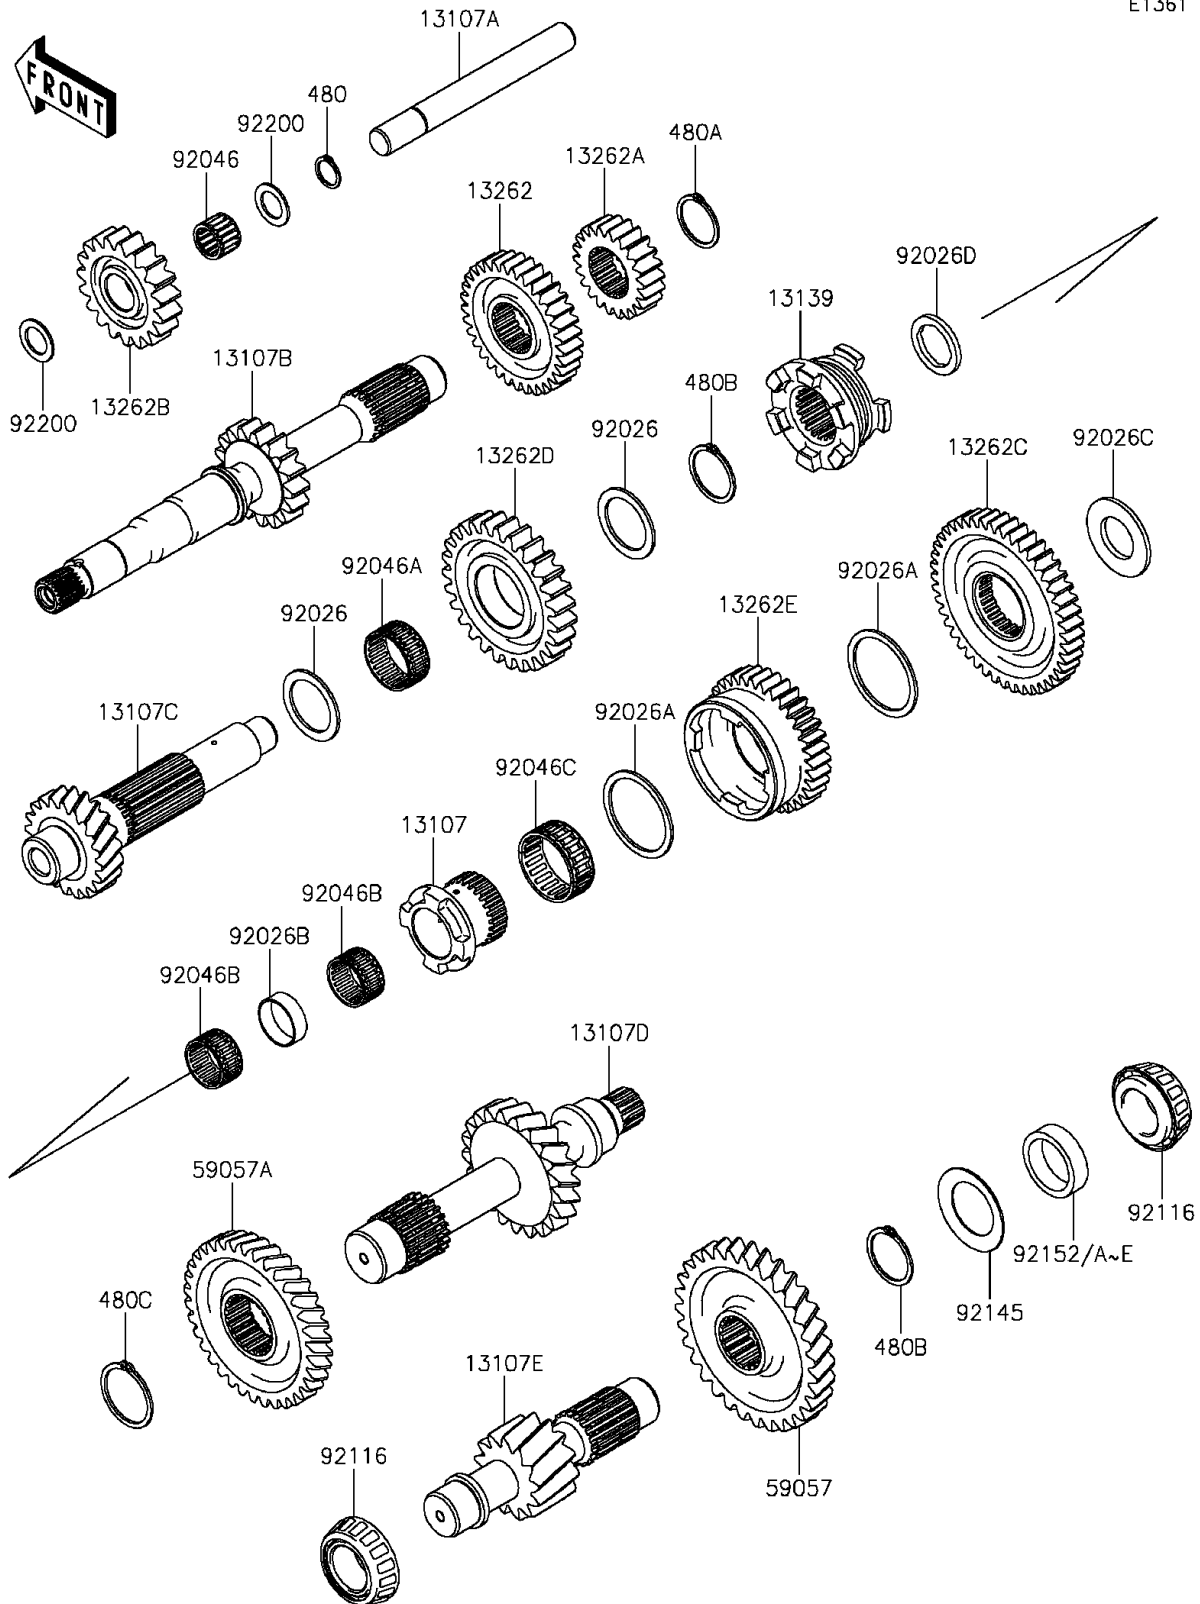

2015 MULE PRO-FXT™ EPS LE

PARTS DIAGRAM

Transmission

E1361

2015 MULE PRO-FXT™ EPS LE

PARTS LIST

Transmission

ITEM NAME

PART NUMBER

QUANTITY
