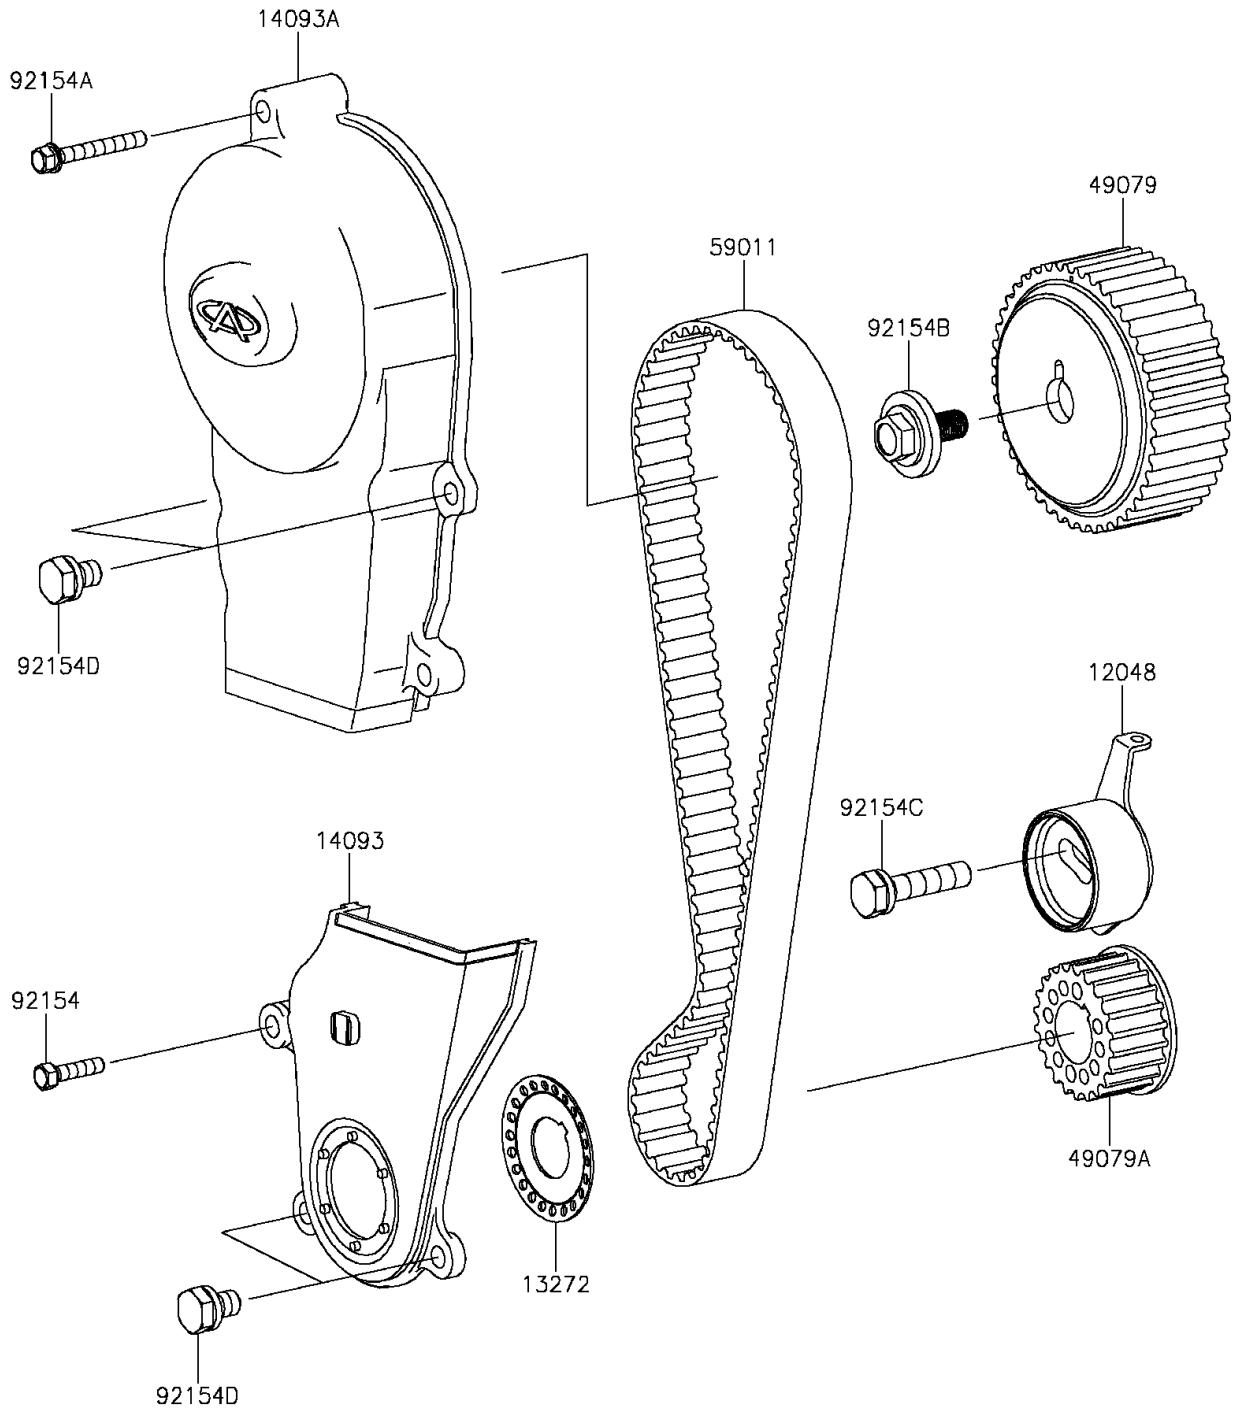

2016 MULE PRO-FXT™ EPS LE

PARTS DIAGRAM

Timing Belt

E1215

2016 MULE PRO-FXT™ EPS LE

PARTS LIST

Timing Belt

ITEM NAME

PART NUMBER

QUANTITY
