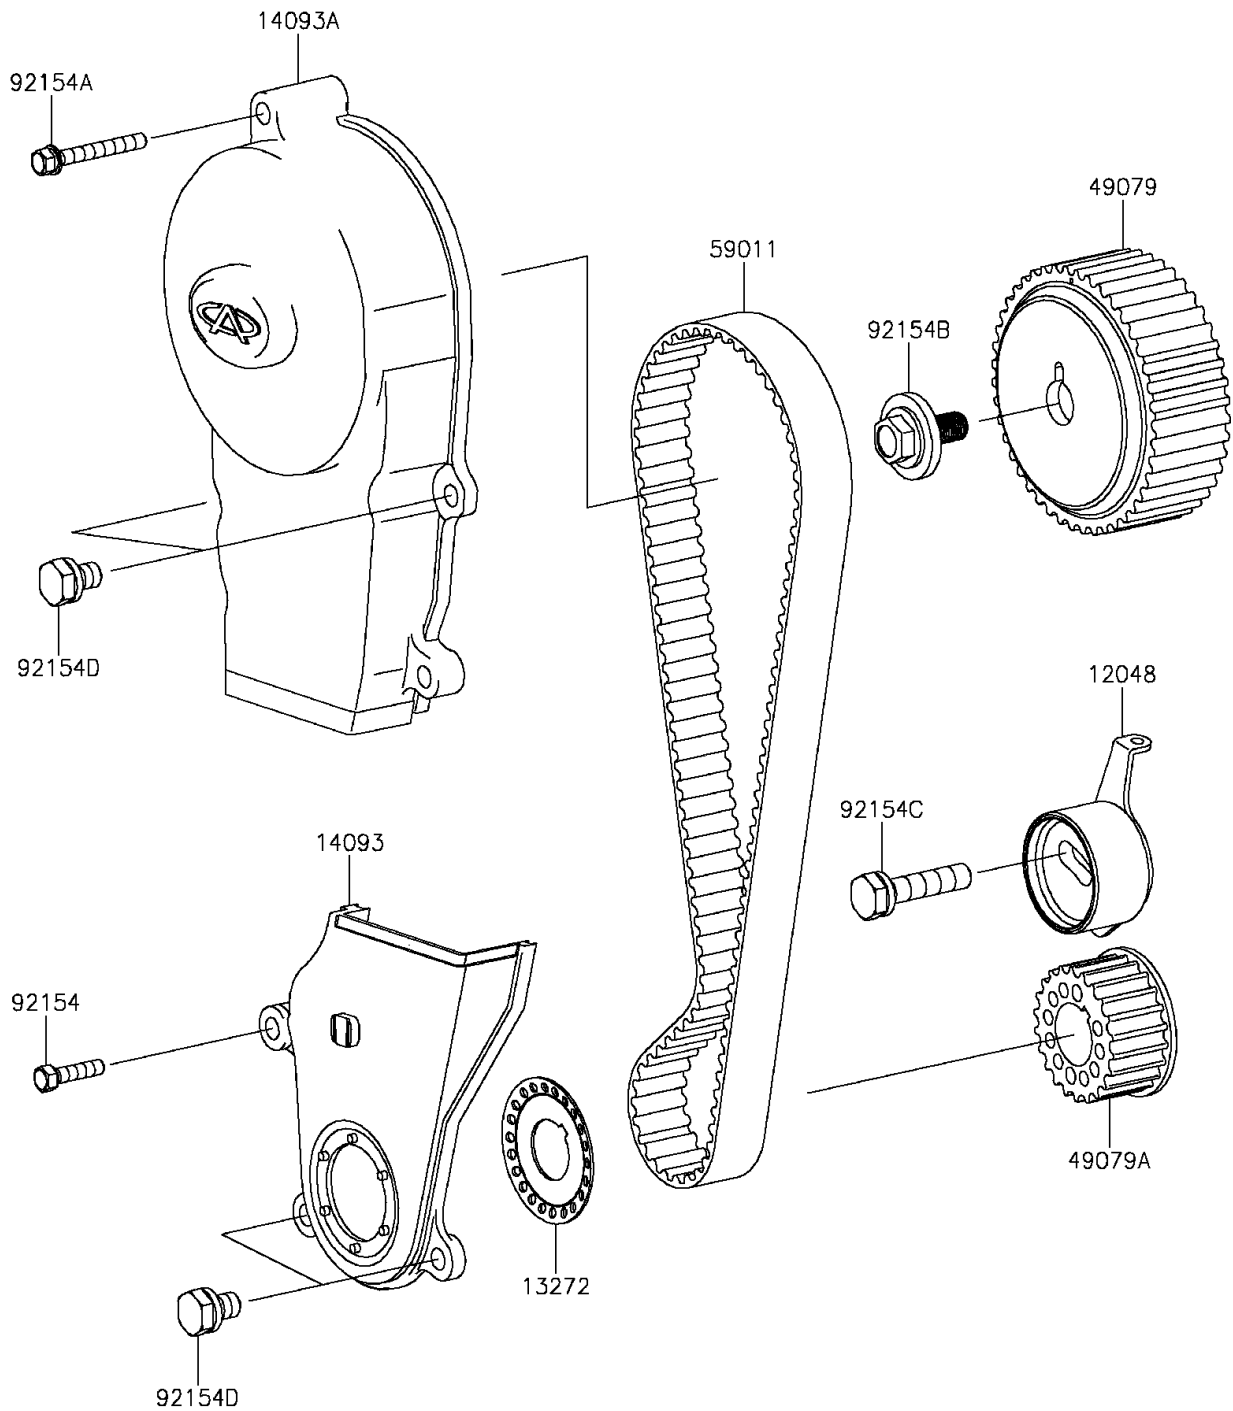

2015 MULE PRO-FXT™ EPS LE

PARTS DIAGRAM

Timing Belt

E1215

2015 MULE PRO-FXT™ EPS LE

PARTS LIST

Timing Belt

ITEM NAME	PART NUMBER	QUANTITY
TENSIONER-ASSY (Ref # 12048)	12048-0093	1
PLATE,TIMING BELT (Ref # 13272)	13272-1872	1
COVER,TIMING BELT,LWR (Ref # 14093)	14093-0200	1
COVER,TIMING BELT,UPP (Ref # 14093A)	14093-0201	1
PULLEY-BELT,CAMSHAFT (Ref # 49079)	49079-0023	1
PULLEY-BELT,CRANKSHAFT (Ref # 49079A)	49079-0024	1
BELT,TIMING (Ref # 59011)	59011-0042	1
BOLT,6X25 (Ref # 92154)	92154-1583	1
BOLT,6X50 (Ref # 92154A)	92154-1591	1
BOLT,FLANGED (Ref # 92154B)	92154-1614	1
BOLT,10X45 (Ref # 92154C)	92154-1615	1
BOLT,6X16 (Ref # 92154D)	92154-1617	4