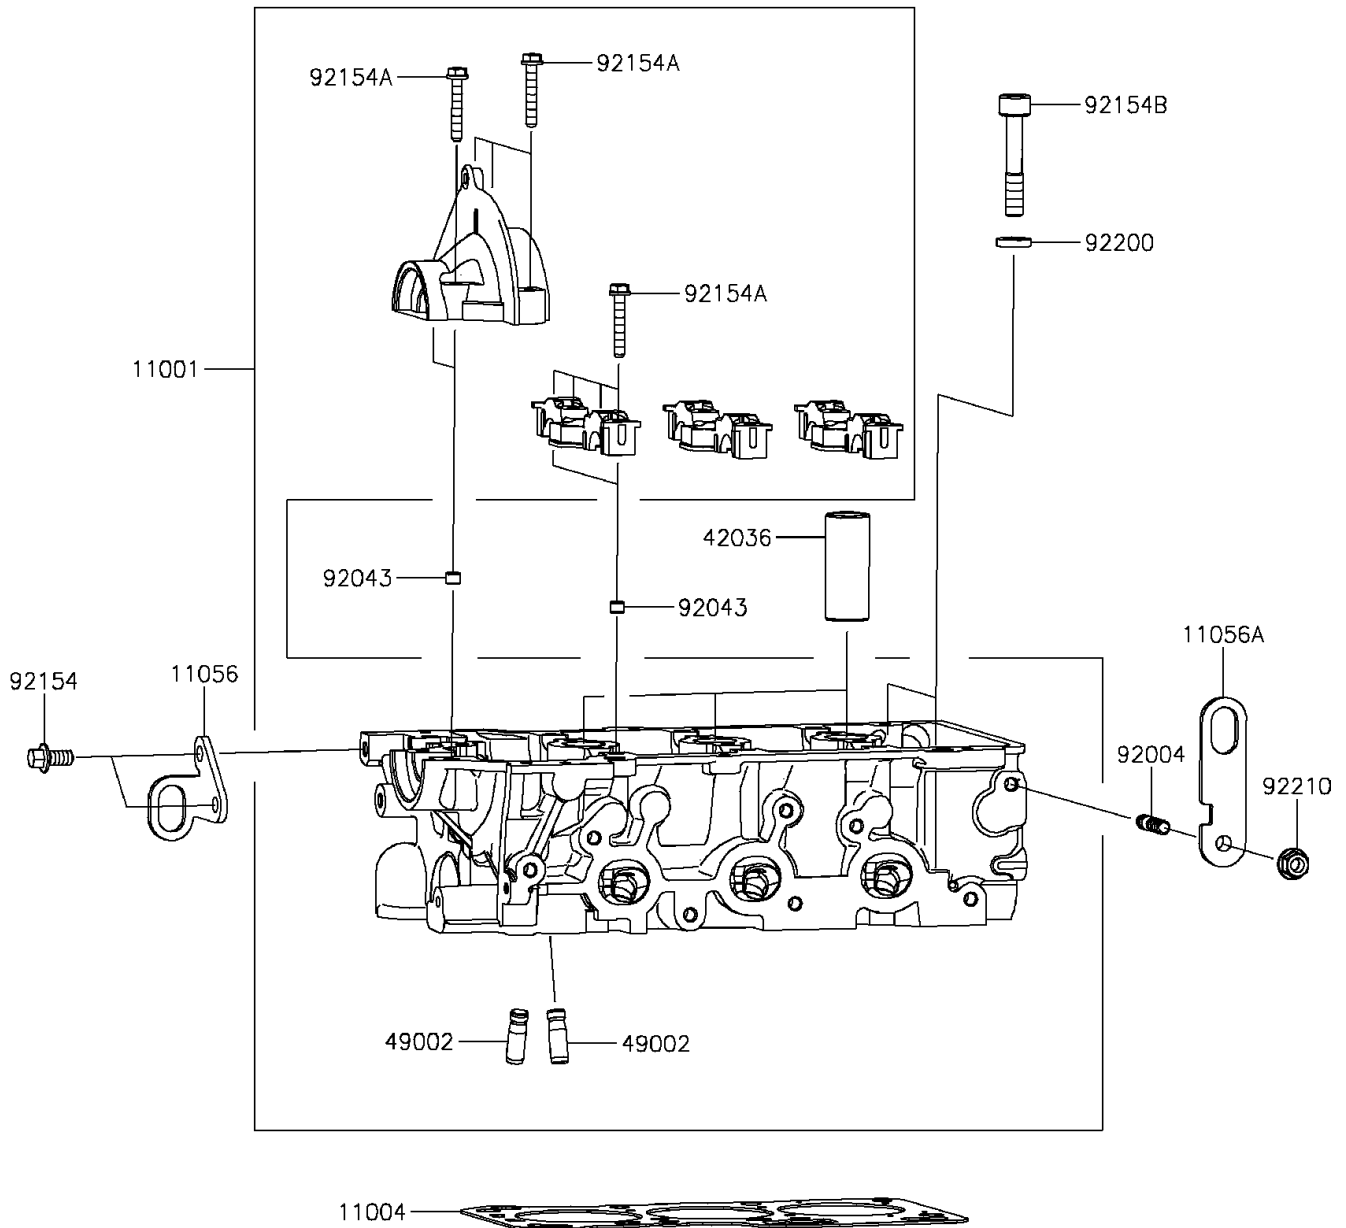

2015 MULE PRO-FXT™ EPS LE

PARTS DIAGRAM

Cylinder Head

E1111

2015 MULE PRO-FXT™ EPS LE

PARTS LIST

Cylinder Head

ITEM NAME	PART NUMBER	QUANTITY
HEAD-CYLINDER (Ref # 11001)	11001-0839	1
GASKET-HEAD (Ref # 11004)	11004-0747	1
BRACKET (Ref # 11056)	11056-7081	1
BRACKET (Ref # 11056A)	11056-7082	1
SLEEVE,SPARK PLUG (Ref # 42036)	42036-0764	3
GUIDE-VALVE (Ref # 49002)	49002-0030	12
STUD (Ref # 92004)	92004-0734	1
PIN (Ref # 92043)	92043-0831	8
BOLT,FLANGED,8X16 (Ref # 92154)	92154-1588	2
BOLT,6X38 (Ref # 92154A)	92154-1589	17
BOLT,SOCKET (Ref # 92154B)	92154-1590	8
WASHER (Ref # 92200)	92200-1683	8
NUT (Ref # 92210)	92210-0944	1