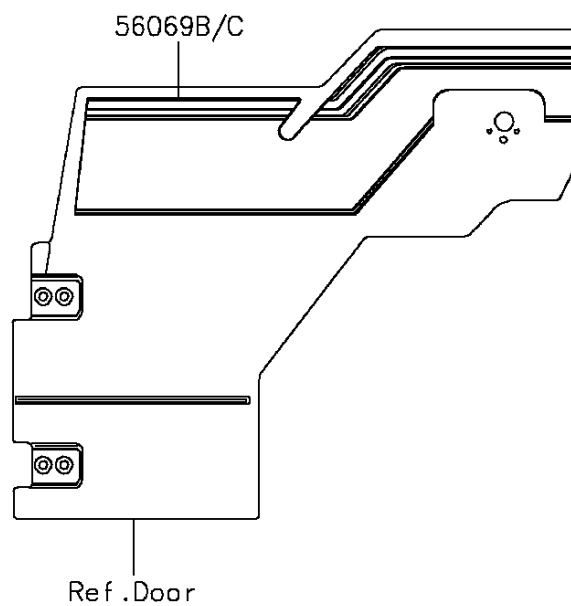

2015 MULE PRO-FXT™ EPS

PARTS DIAGRAM

Decals(Black)(BFF)

F2861

2015 MULE PRO-FXT™ EPS

PARTS LIST

Decals(Black)(BFF)

ITEM NAME

PART NUMBER

QUANTITY
