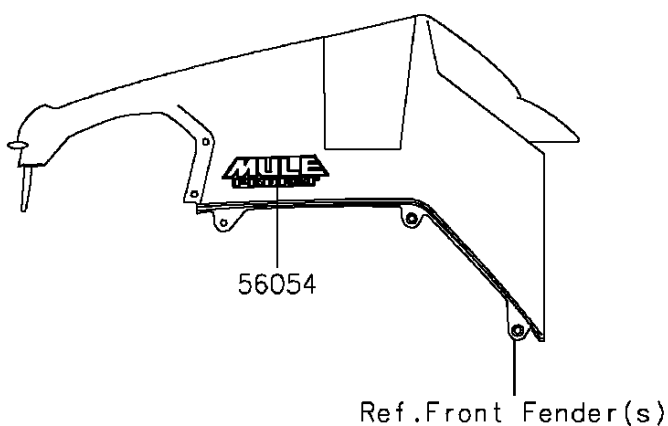

2015 MULE PRO-FXT™ EPS

PARTS DIAGRAM

Decals(Black)(BFF)

F2861

2015 MULE PRO-FXT™ EPS

PARTS LIST

Decals(Black)(BFF)

ITEM NAME

PART NUMBER

QUANTITY
