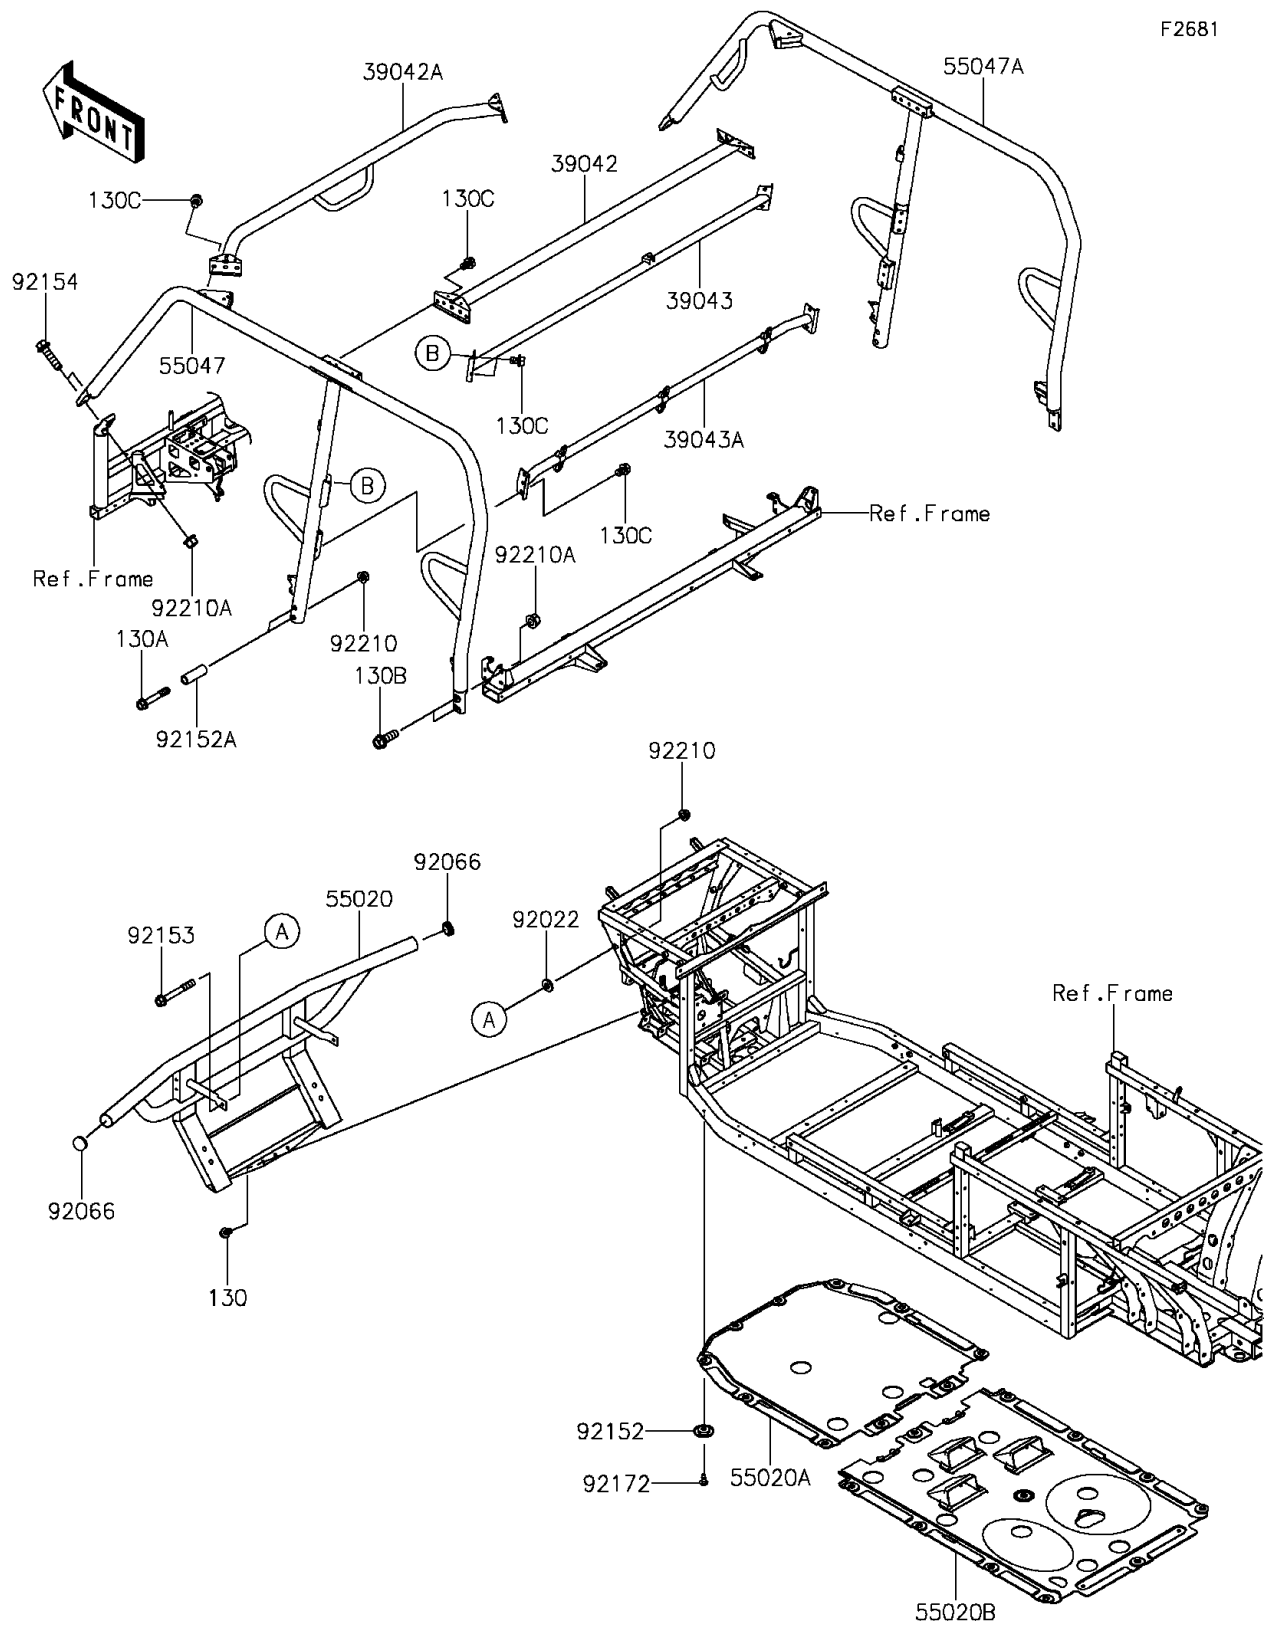

2015 MULE PRO-FXT™ EPS

PARTS DIAGRAM

Guards/Cab Frame

F2681

2015 MULE PRO-FXT™ EPS

PARTS LIST

Guards/Cab Frame

ITEM NAME

PART NUMBER

QUANTITY
