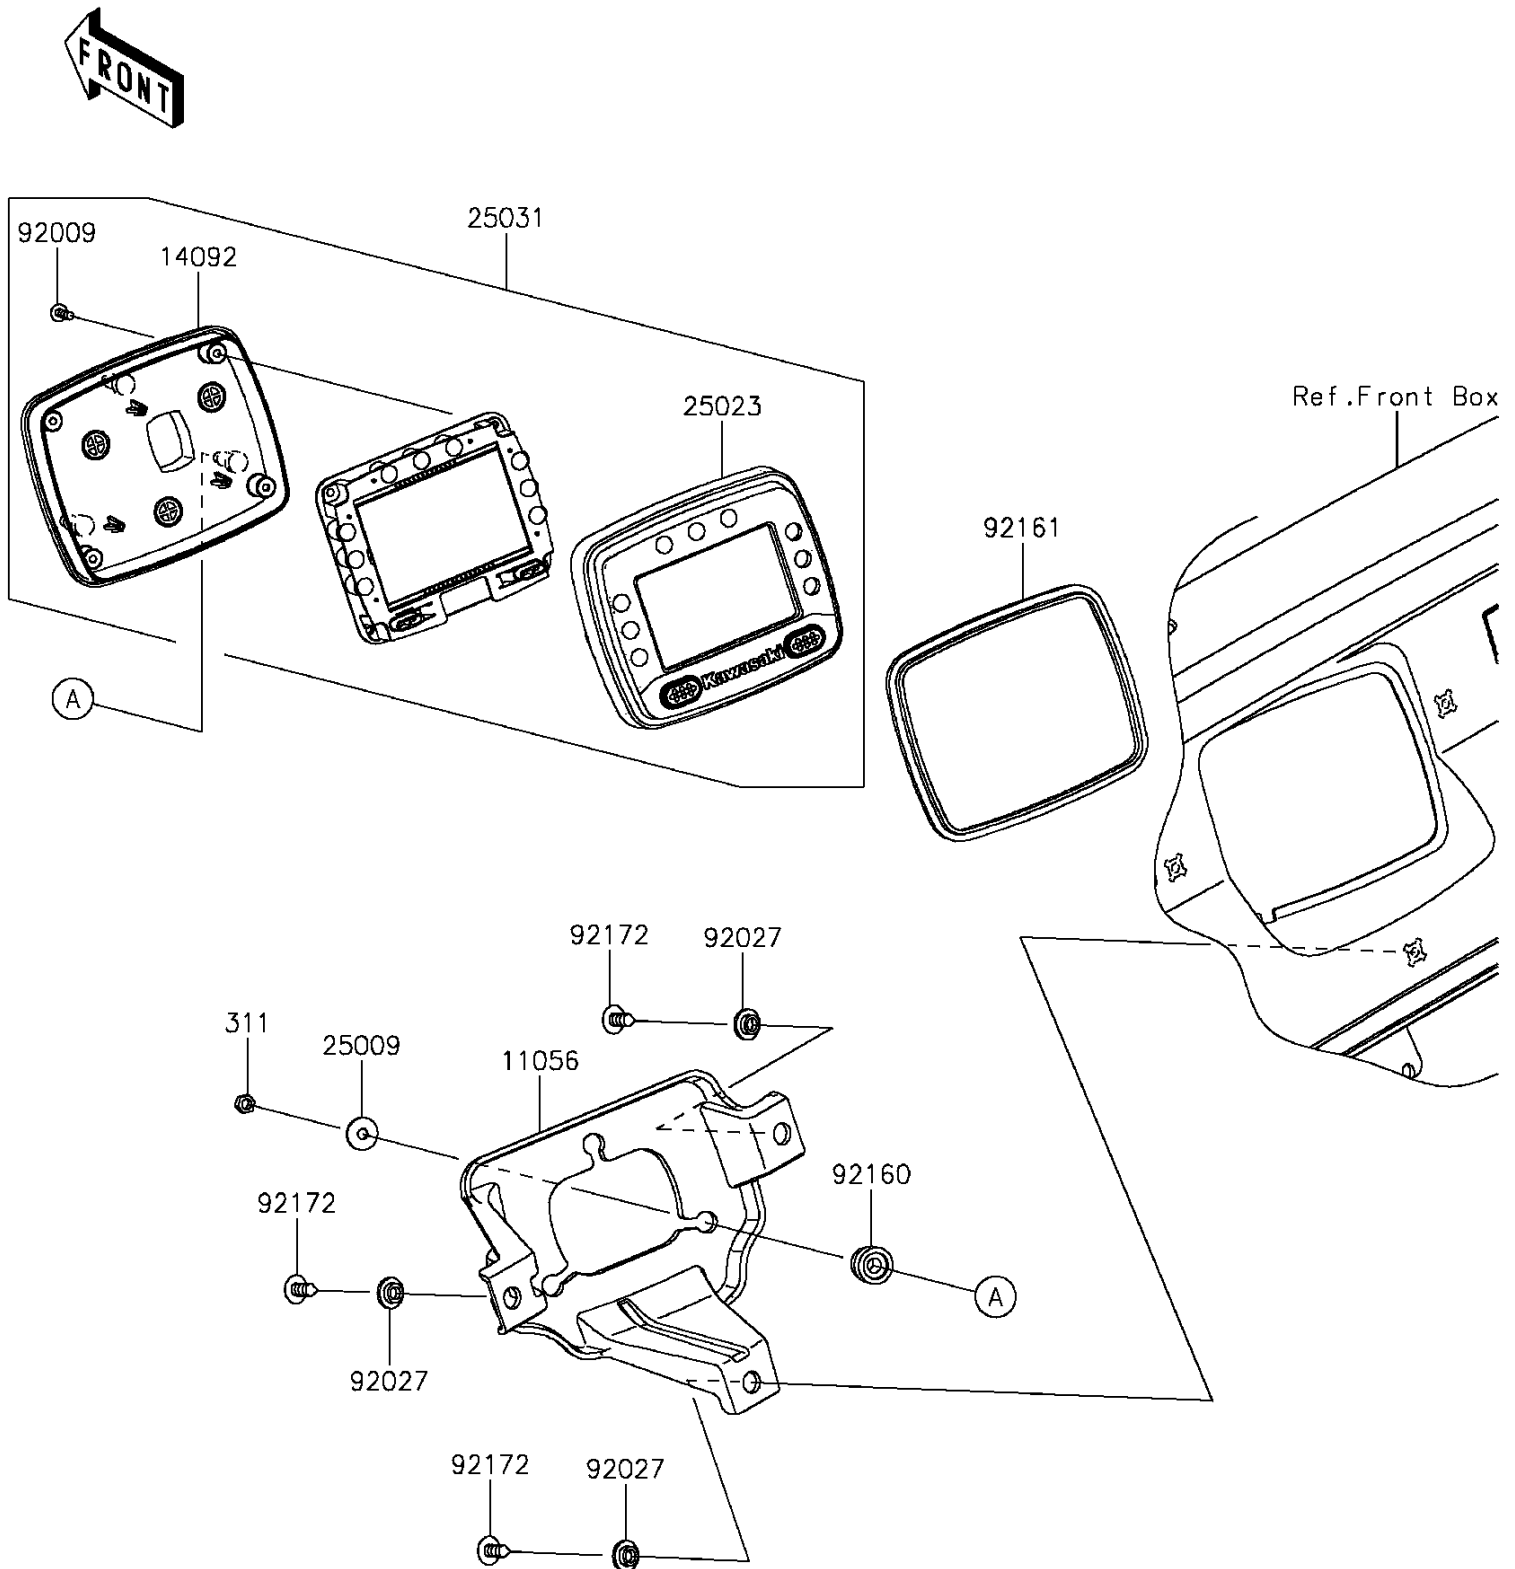

2016 MULE PRO-FXT™ EPS

PARTS DIAGRAM

Meter(s)

F2530

2016 MULE PRO-FXT™ EPS

PARTS LIST

Meter(s)

ITEM NAME

PART NUMBER

QUANTITY
