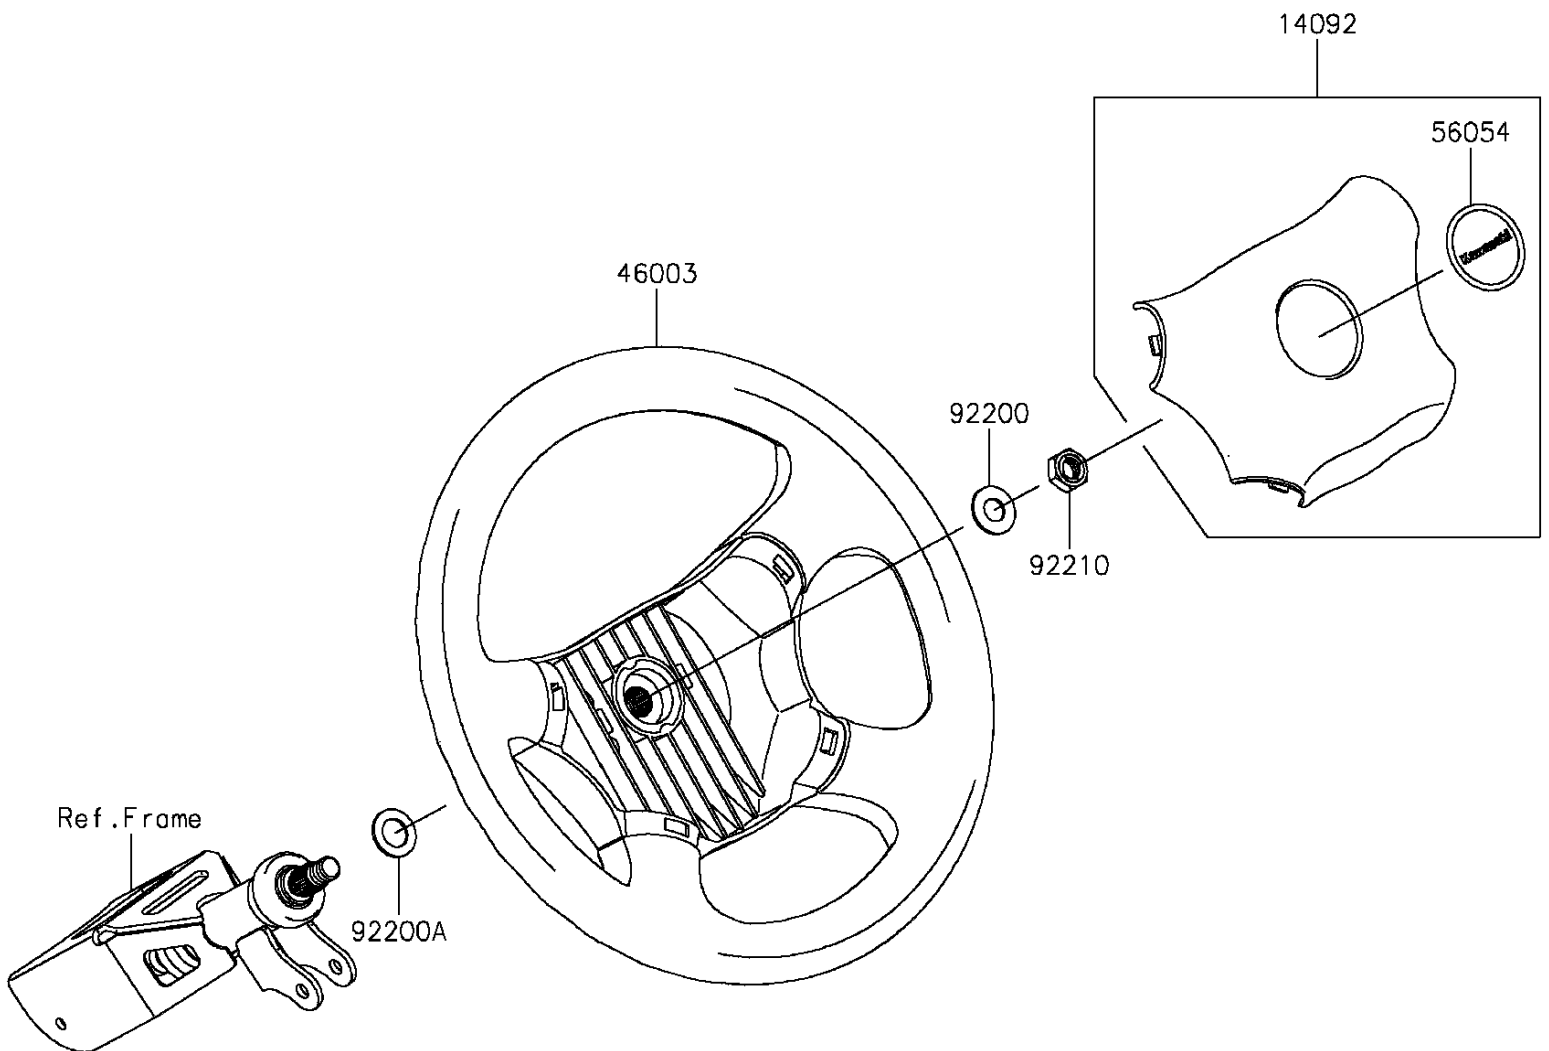

2015 MULE PRO-FXT™ EPS

PARTS DIAGRAM

Steering Wheel

F2311

2015 MULE PRO-FXT™ EPS

PARTS LIST

Steering Wheel

ITEM NAME

PART NUMBER

QUANTITY
