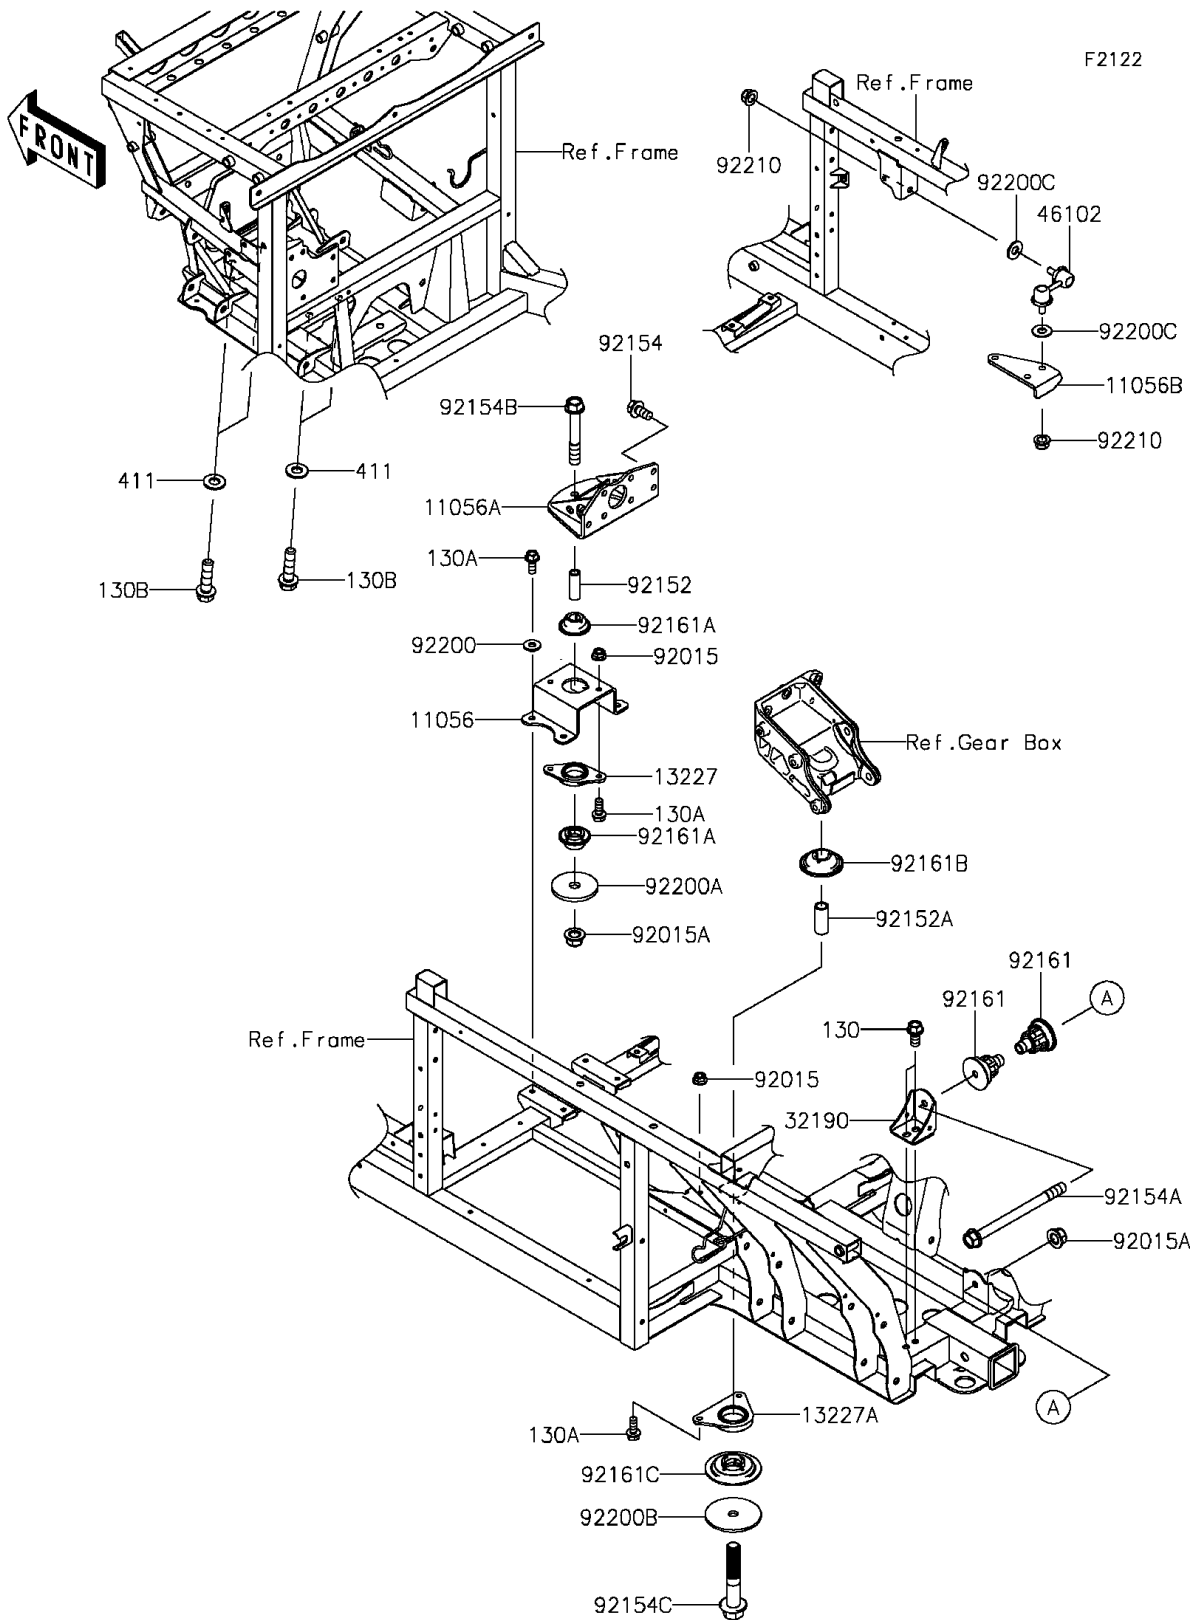

2016 MULE PRO-FXT™ EPS

PARTS DIAGRAM

Engine Mount

2016 MULE PRO-FXT™ EPS

PARTS LIST

Engine Mount

ITEM NAME

PART NUMBER

QUANTITY
