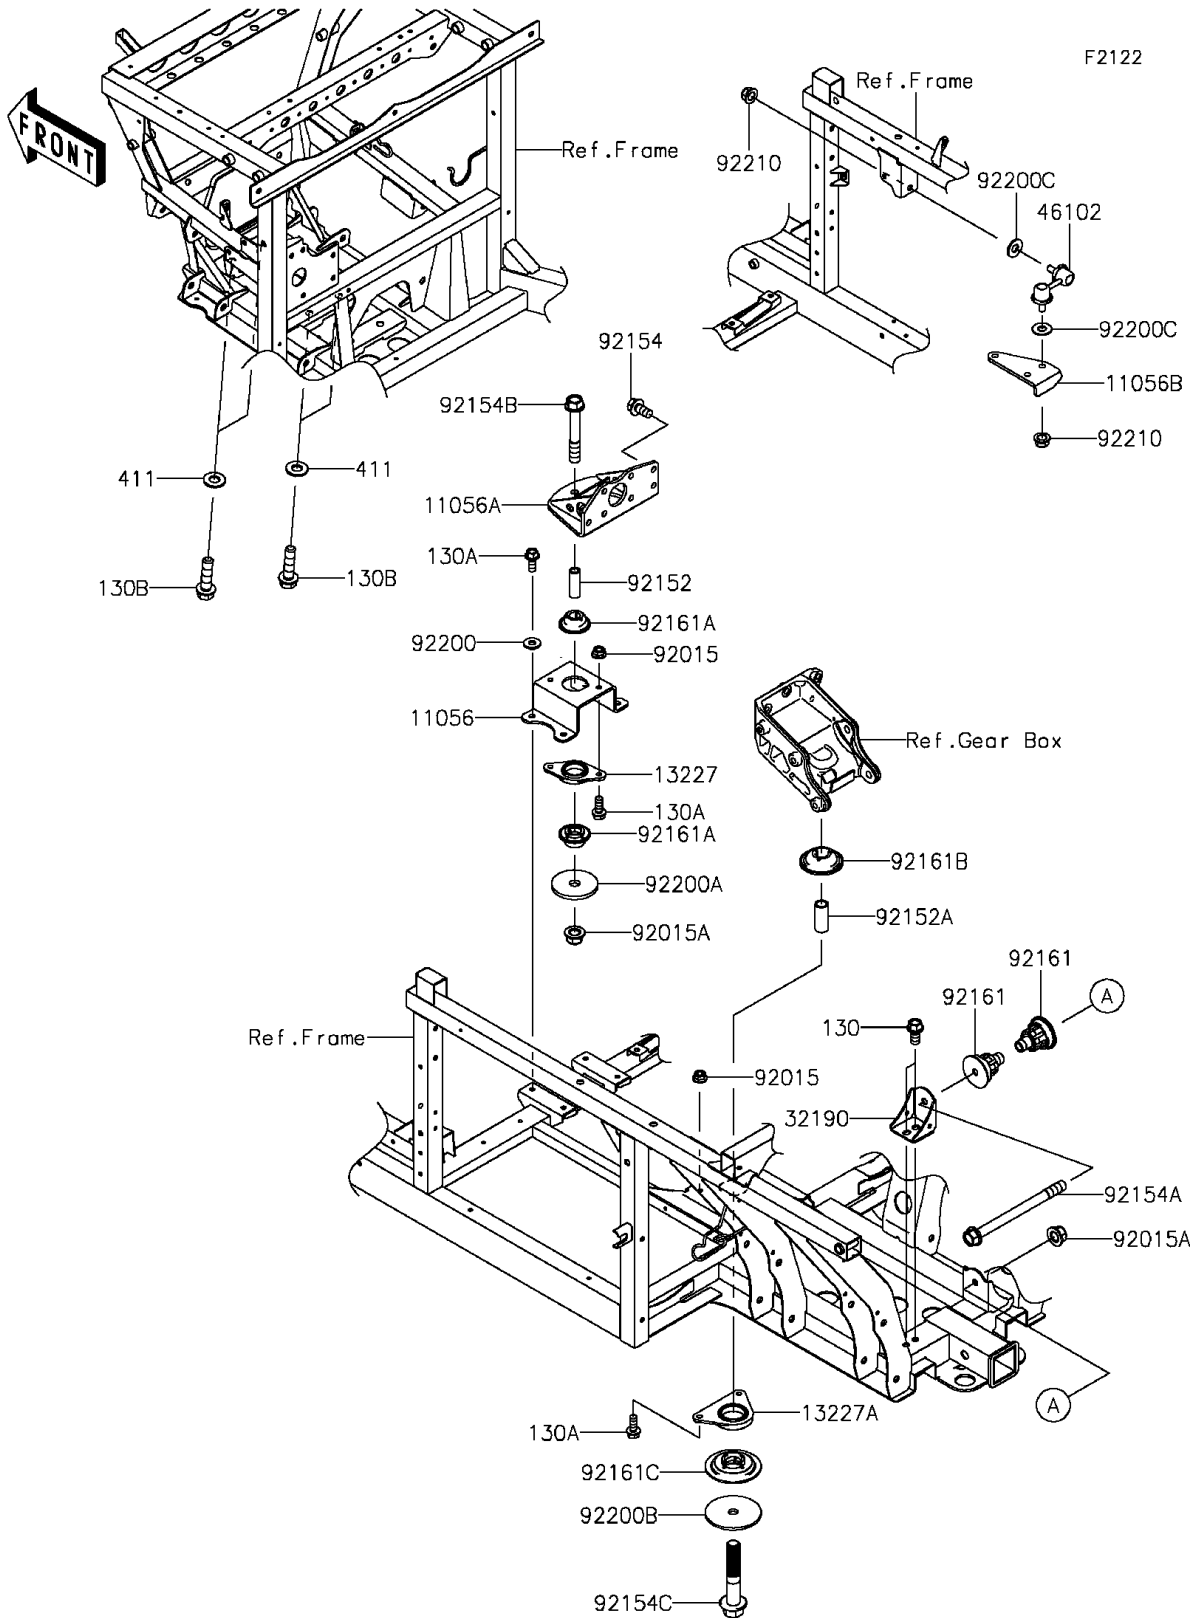

2015 MULE PRO-FXT™ EPS

PARTS DIAGRAM

Engine Mount

2015 MULE PRO-FXT™ EPS

PARTS LIST Engine Mount

ITEM NAME	PART NUMBER	QUANTITY
-----------	-------------	----------
