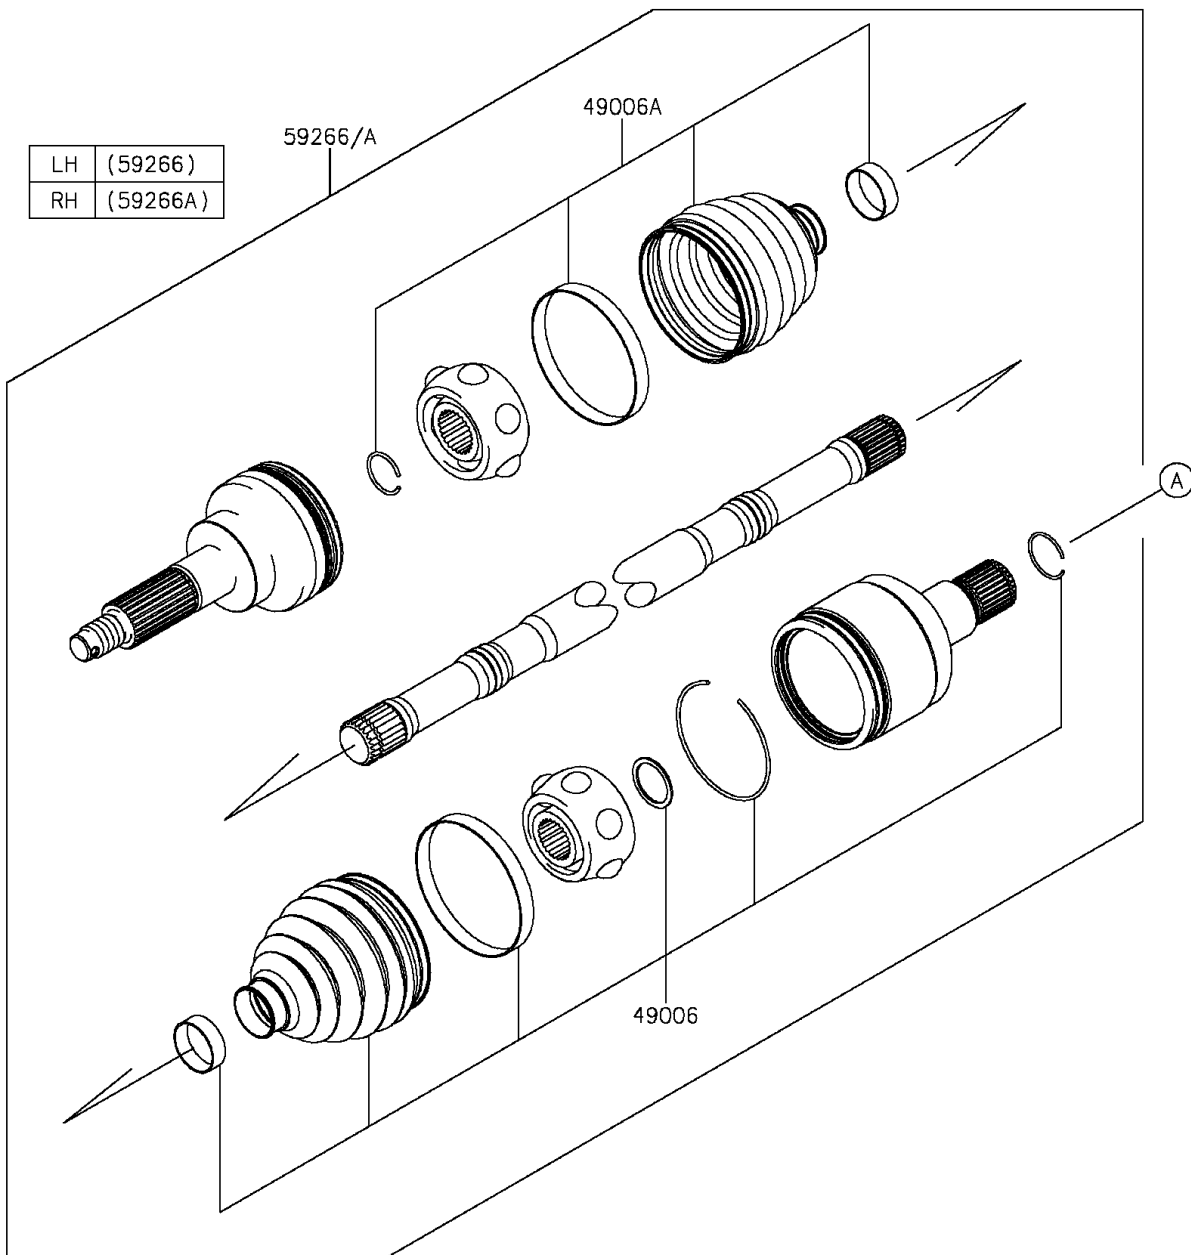

2015 MULE PRO-FXT™ EPS

PARTS DIAGRAM

Drive Shaft-Rear

2015 MULE PRO-FXT™ EPS

PARTS LIST

Drive Shaft-Rear

ITEM NAME

PART NUMBER

QUANTITY
