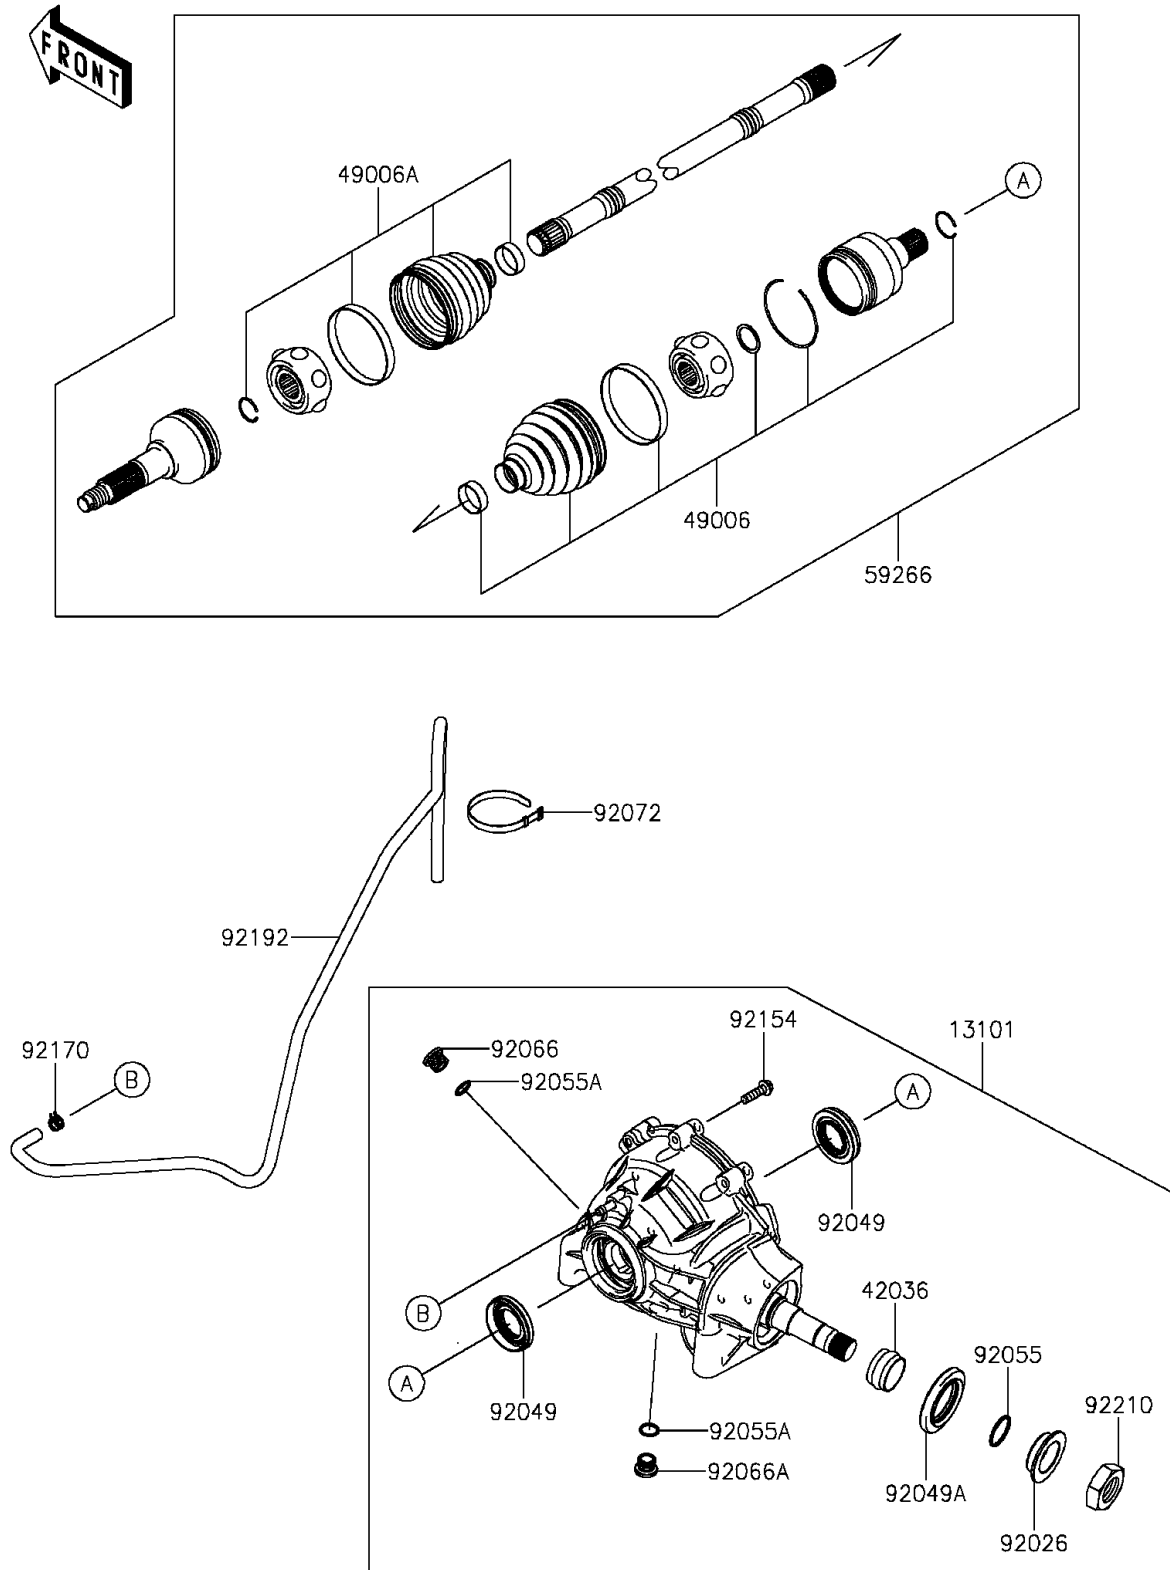

2015 MULE PRO-FXT™ EPS

PARTS DIAGRAM

Drive Shaft-Front

E3136

2015 MULE PRO-FXT™ EPS

PARTS LIST

Drive Shaft-Front

ITEM NAME

PART NUMBER

QUANTITY
