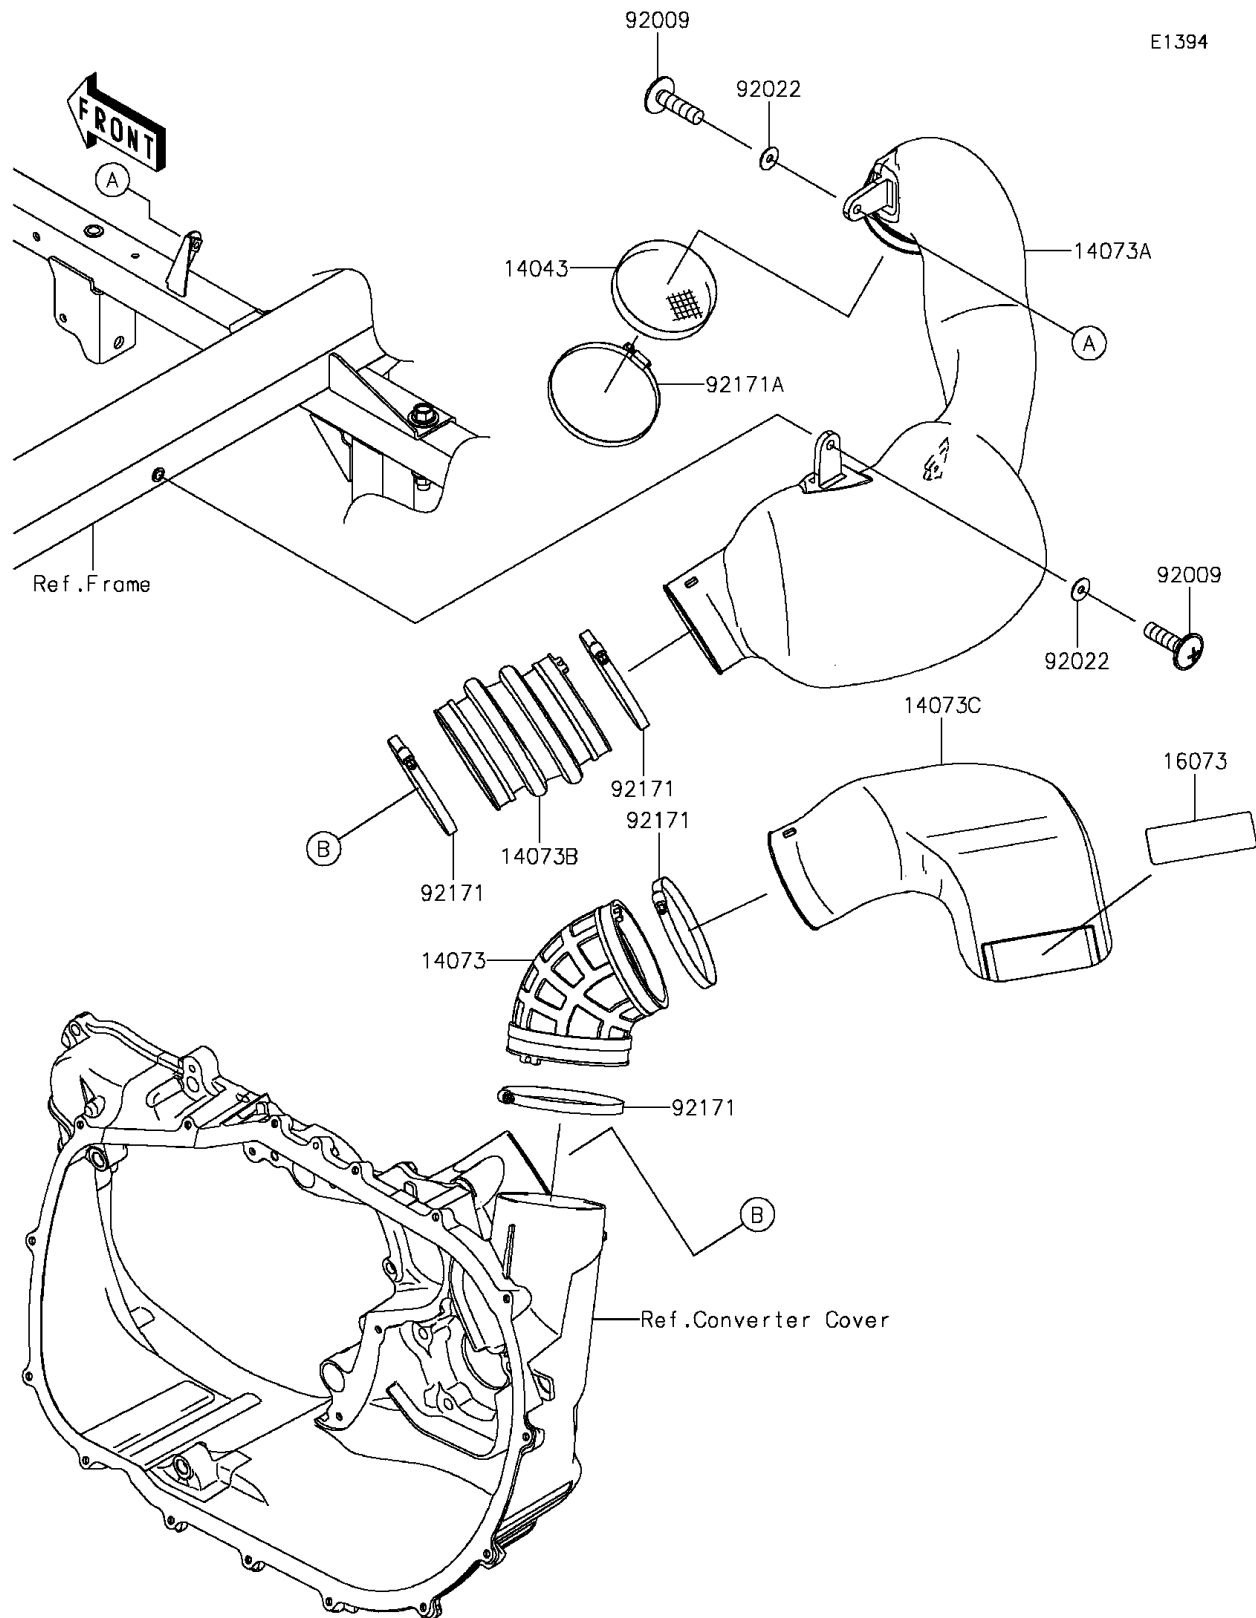

2015 MULE PRO-FXT™ EPS

PARTS DIAGRAM

Air Cleaner-Belt Converter

2015 MULE PRO-FXT™ EPS

PARTS LIST

Air Cleaner-Belt Converter

ITEM NAME	PART NUMBER	QUANTITY
-----------	-------------	----------
