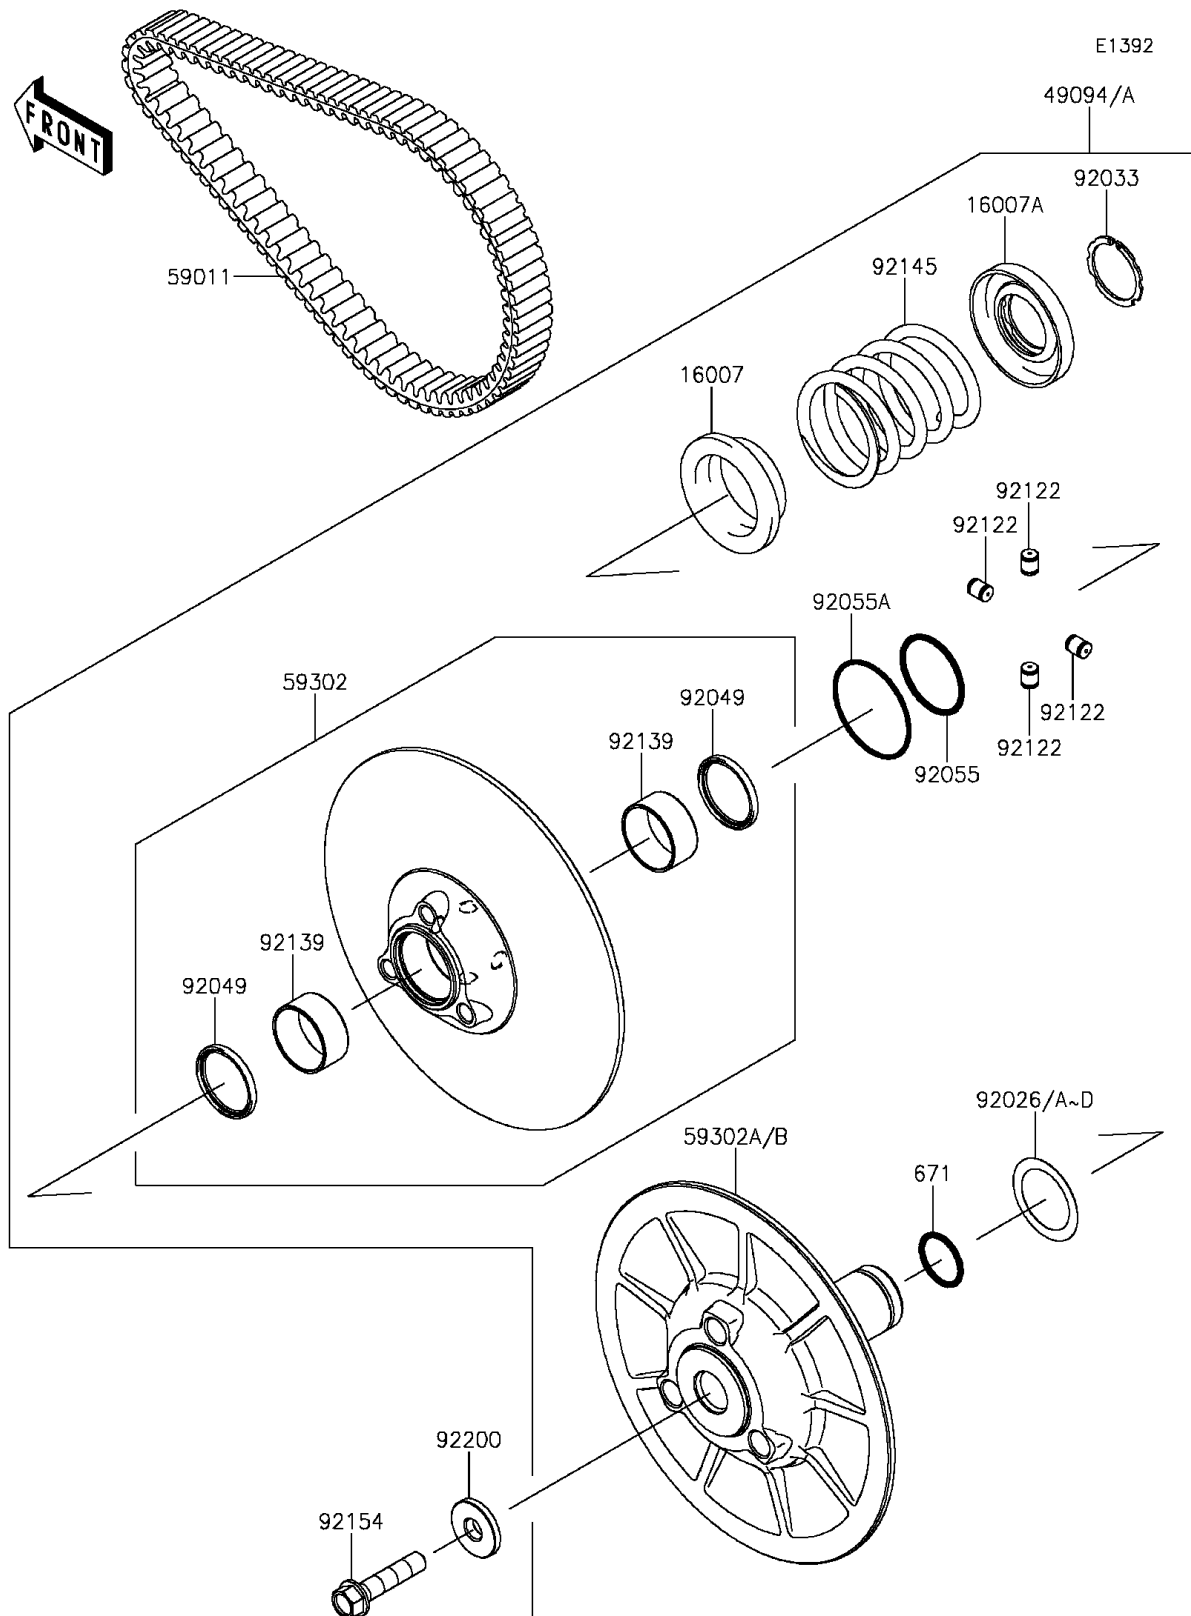

2015 MULE PRO-FXT™ EPS

PARTS DIAGRAM

Driven Converter/Drive Belt

2015 MULE PRO-FXT™ EPS

PARTS LIST

Driven Converter/Drive Belt

ITEM NAME

PART NUMBER

QUANTITY
