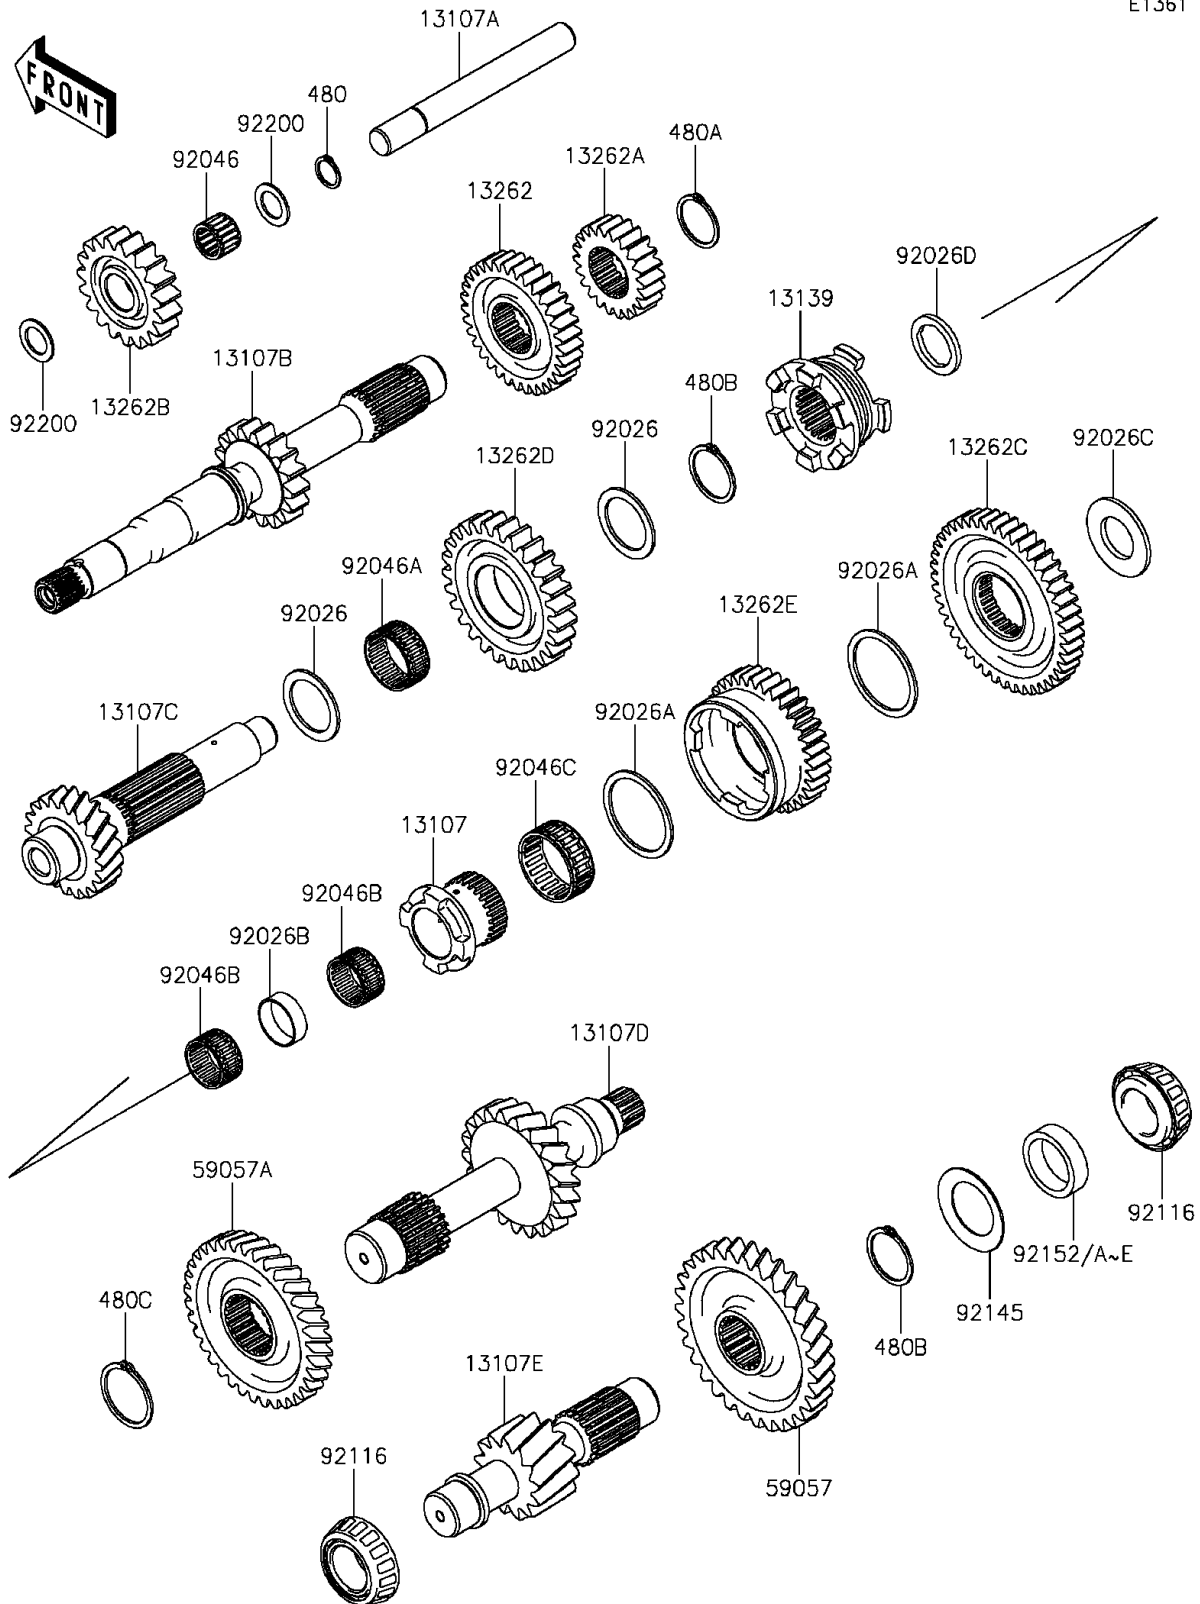

2015 MULE PRO-FXT™ EPS

PARTS DIAGRAM

Transmission

E1361

2015 MULE PRO-FXT™ EPS

PARTS LIST

Transmission

ITEM NAME

PART NUMBER

QUANTITY
