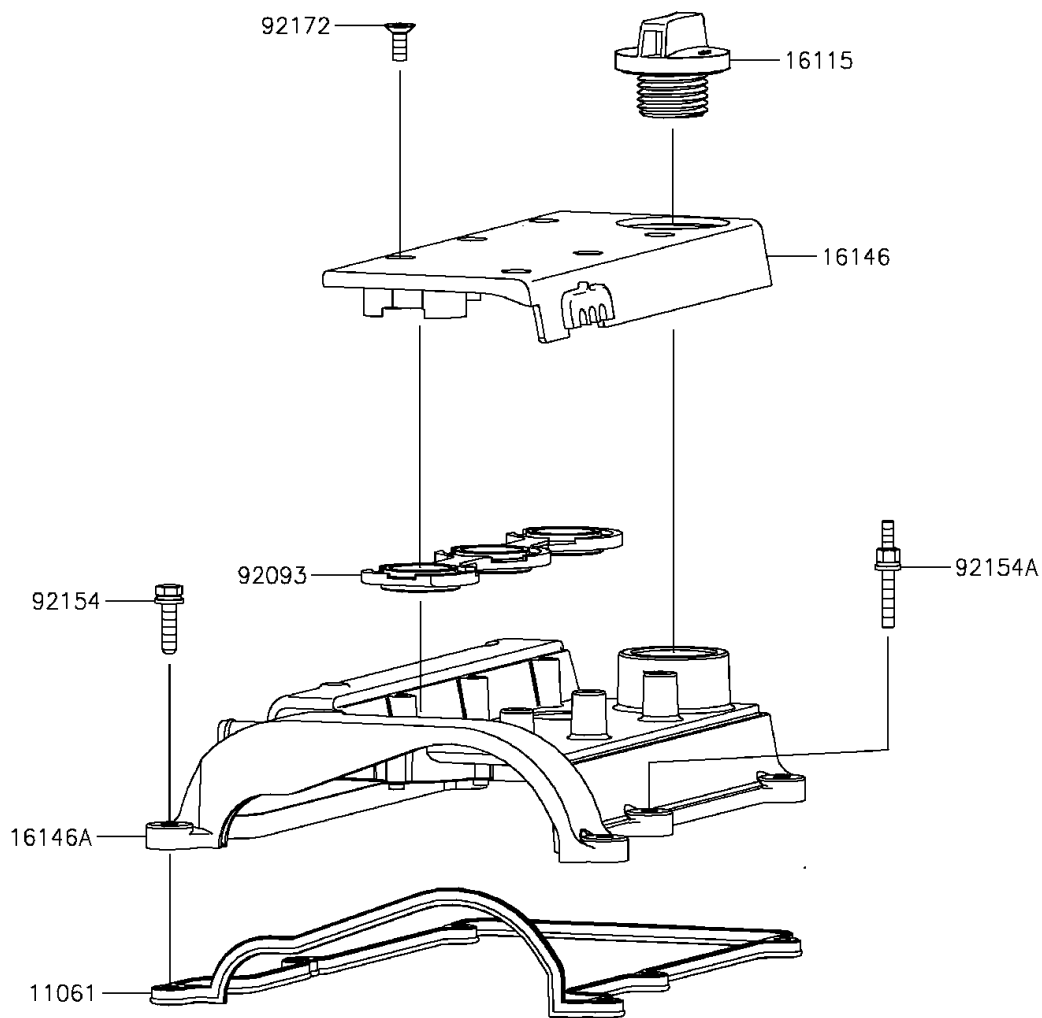

2015 MULE PRO-FXT™ EPS

PARTS DIAGRAM

Cylinder Head Cover

E1112

2015 MULE PRO-FXT™ EPS

PARTS LIST

Cylinder Head Cover

ITEM NAME	PART NUMBER	QUANTITY
GASKET,HEAD COVER (Ref # 11061)	11061-0953	1
CAP-OIL FILLER (Ref # 16115)	16115-0027	1
COVER-ASSY,SPARK PLUG (Ref # 16146)	16146-0738	1
COVER-ASSY,CYLINDER HEAD (Ref # 16146A)	16146-0741	1
SEAL,SPARK PLUG COVER (Ref # 92093)	92093-0608	1
BOLT,6X25 (Ref # 92154)	92154-1583	5
BOLT (Ref # 92154A)	92154-1584	1
SCREW,6X16 (Ref # 92172)	92172-0905	6