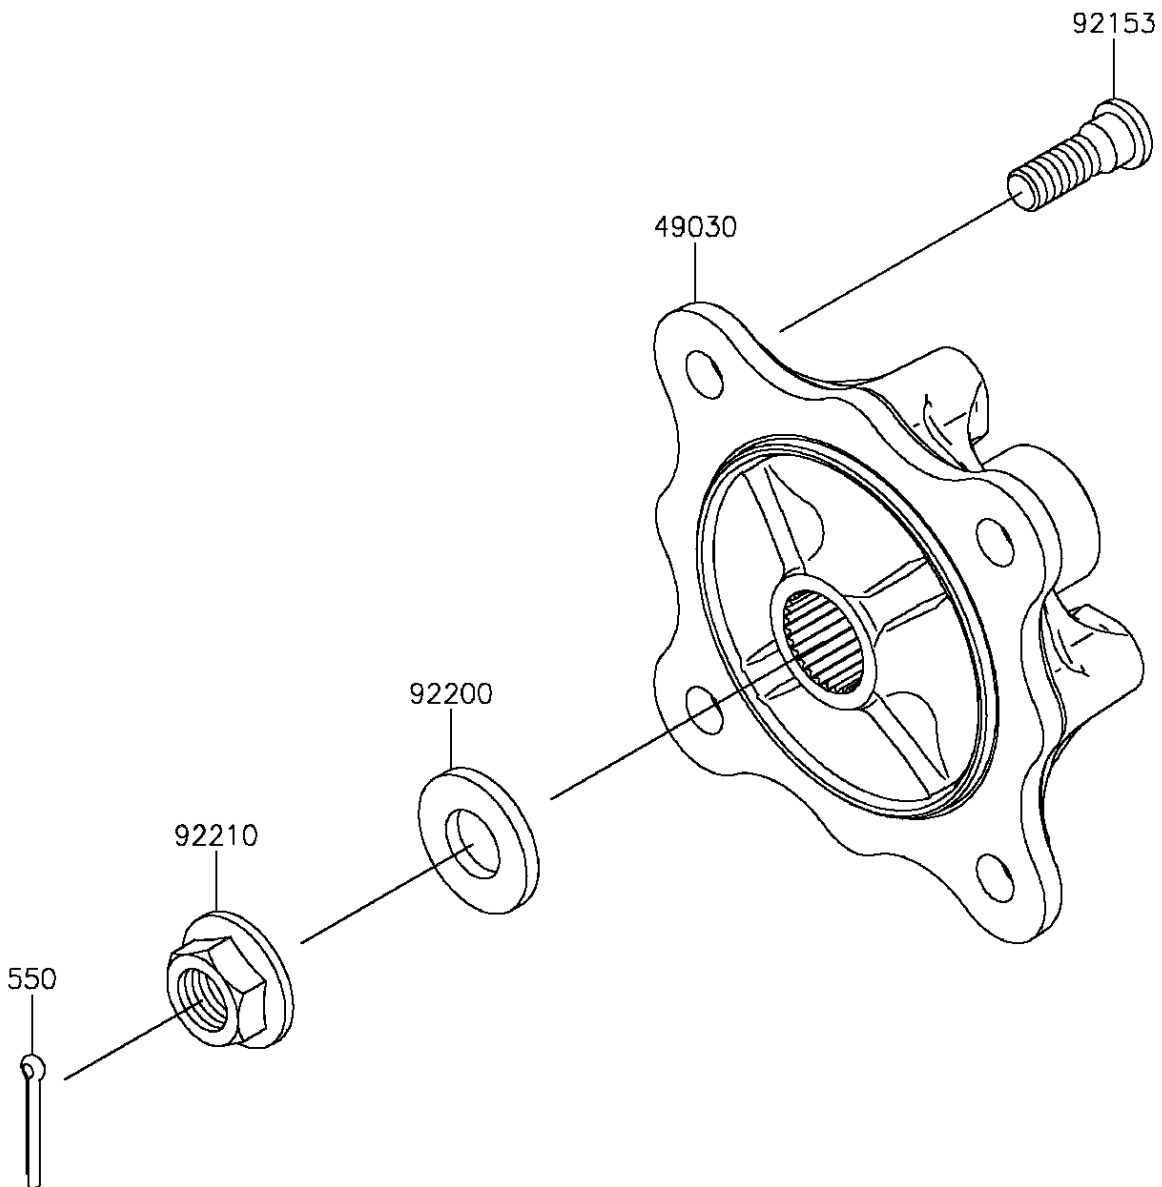

2015 MULE PRO-FXT™

PARTS DIAGRAM

Rear Hubs/Brakes

F2240

2015 MULE PRO-FXT™

PARTS LIST

Rear Hubs/Brakes

ITEM NAME	PART NUMBER	QUANTITY
HUB,RR (Ref # 49030)	49030-0049	2
PIN-COTTER,4.0X30 (Ref # 550)	550AA4030	2
BOLT,12MM (Ref # 92153)	92153-1915	8
WASHER,20.3X41X4.5 (Ref # 92200)	92200-0921	2
NUT,FLANGED,20MM (Ref # 92210)	92210-2093	2