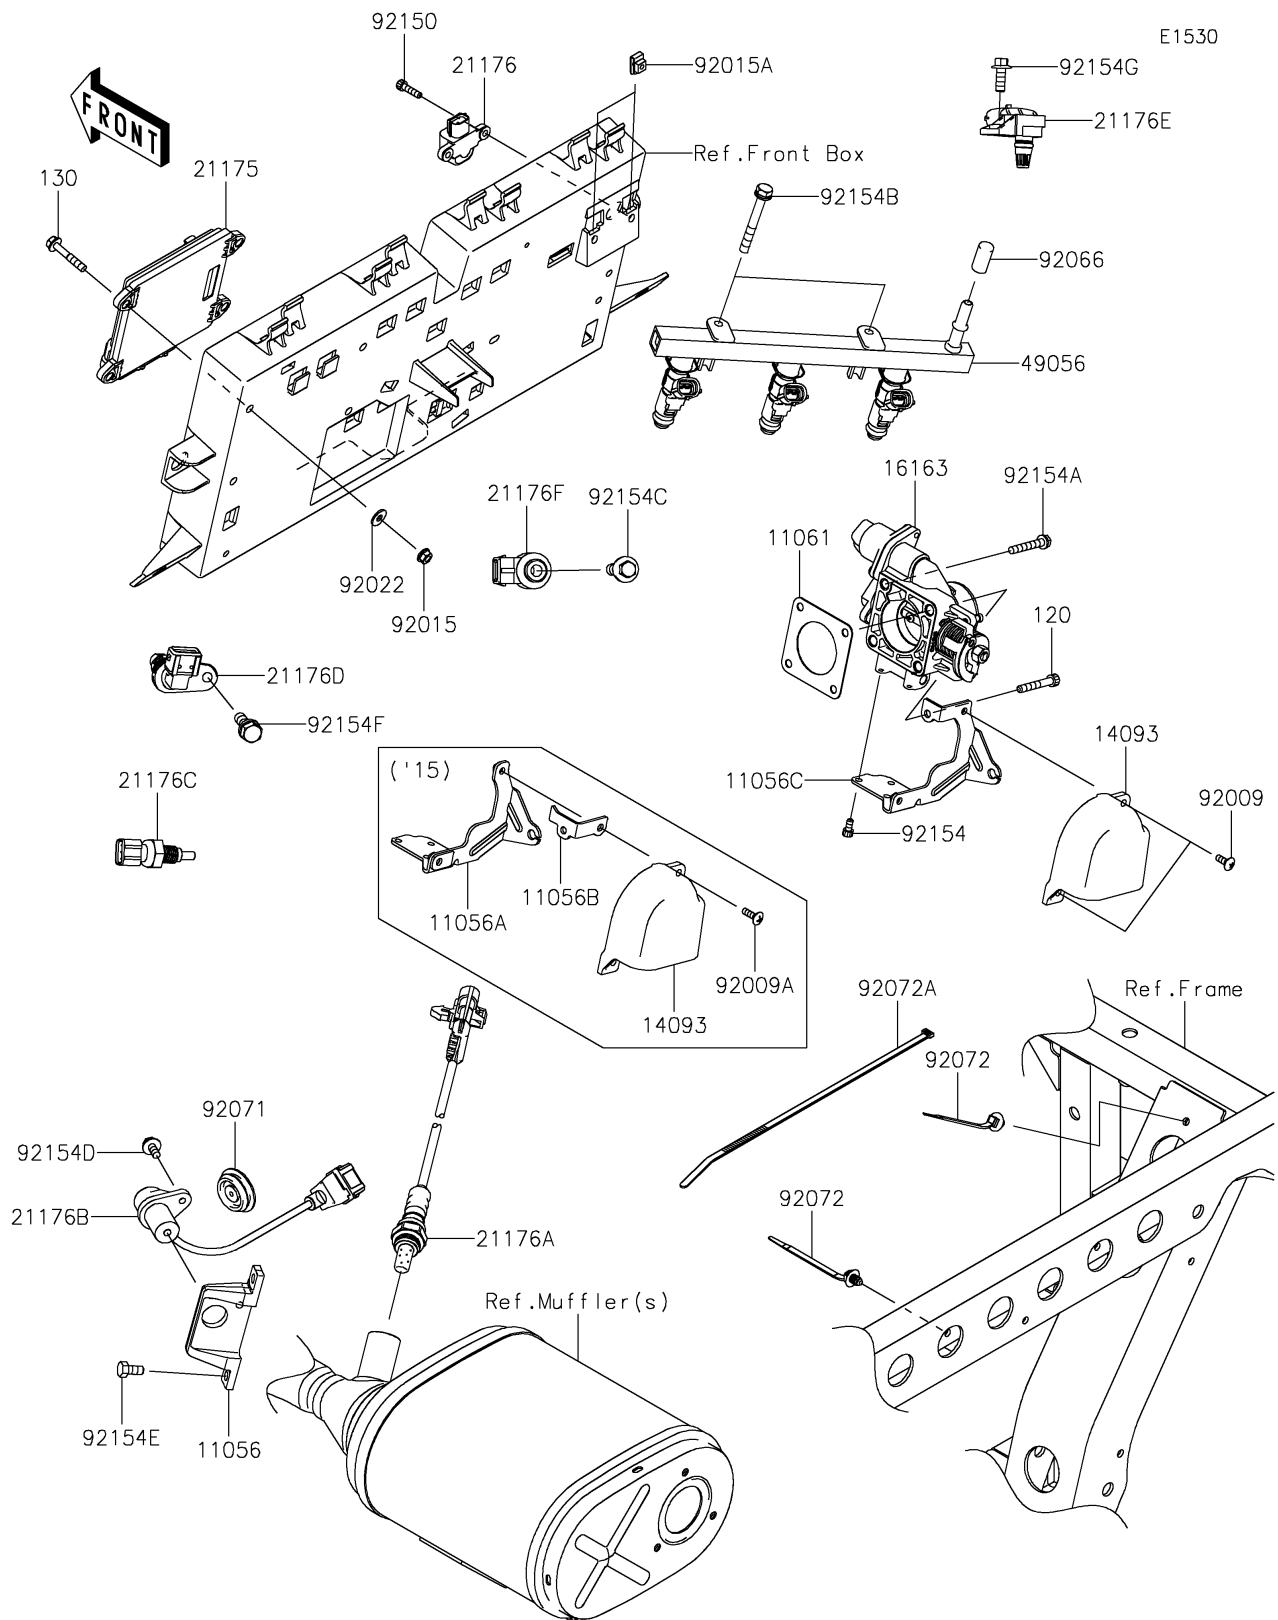

2016 MULE PRO-FXT™

PARTS DIAGRAM

Fuel Injection

2016 MULE PRO-FXT™

PARTS LIST

Fuel Injection

ITEM NAME

PART NUMBER

QUANTITY
