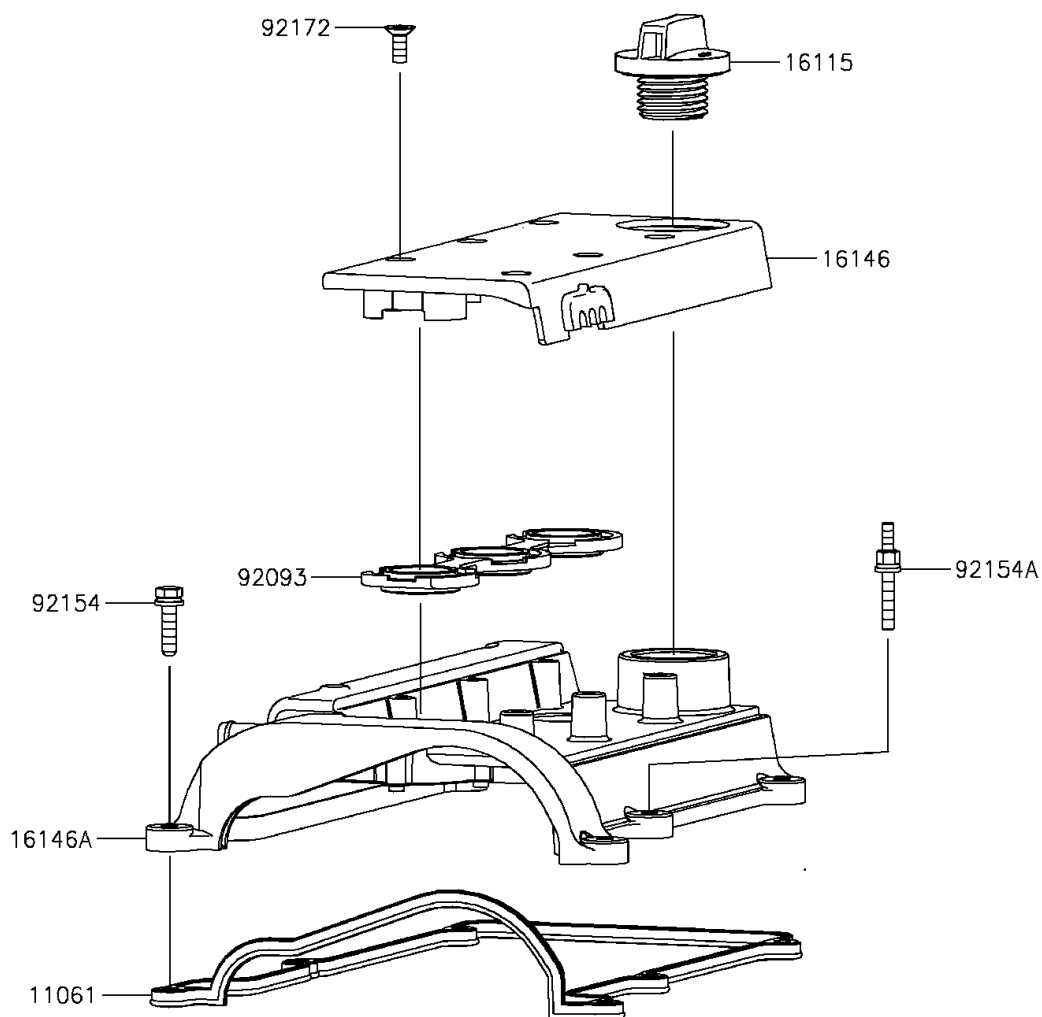

2016 MULE PRO-FXT™

PARTS DIAGRAM

Cylinder Head Cover

E1112

2016 MULE PRO-FXT™

PARTS LIST

Cylinder Head Cover

ITEM NAME

PART NUMBER

QUANTITY
