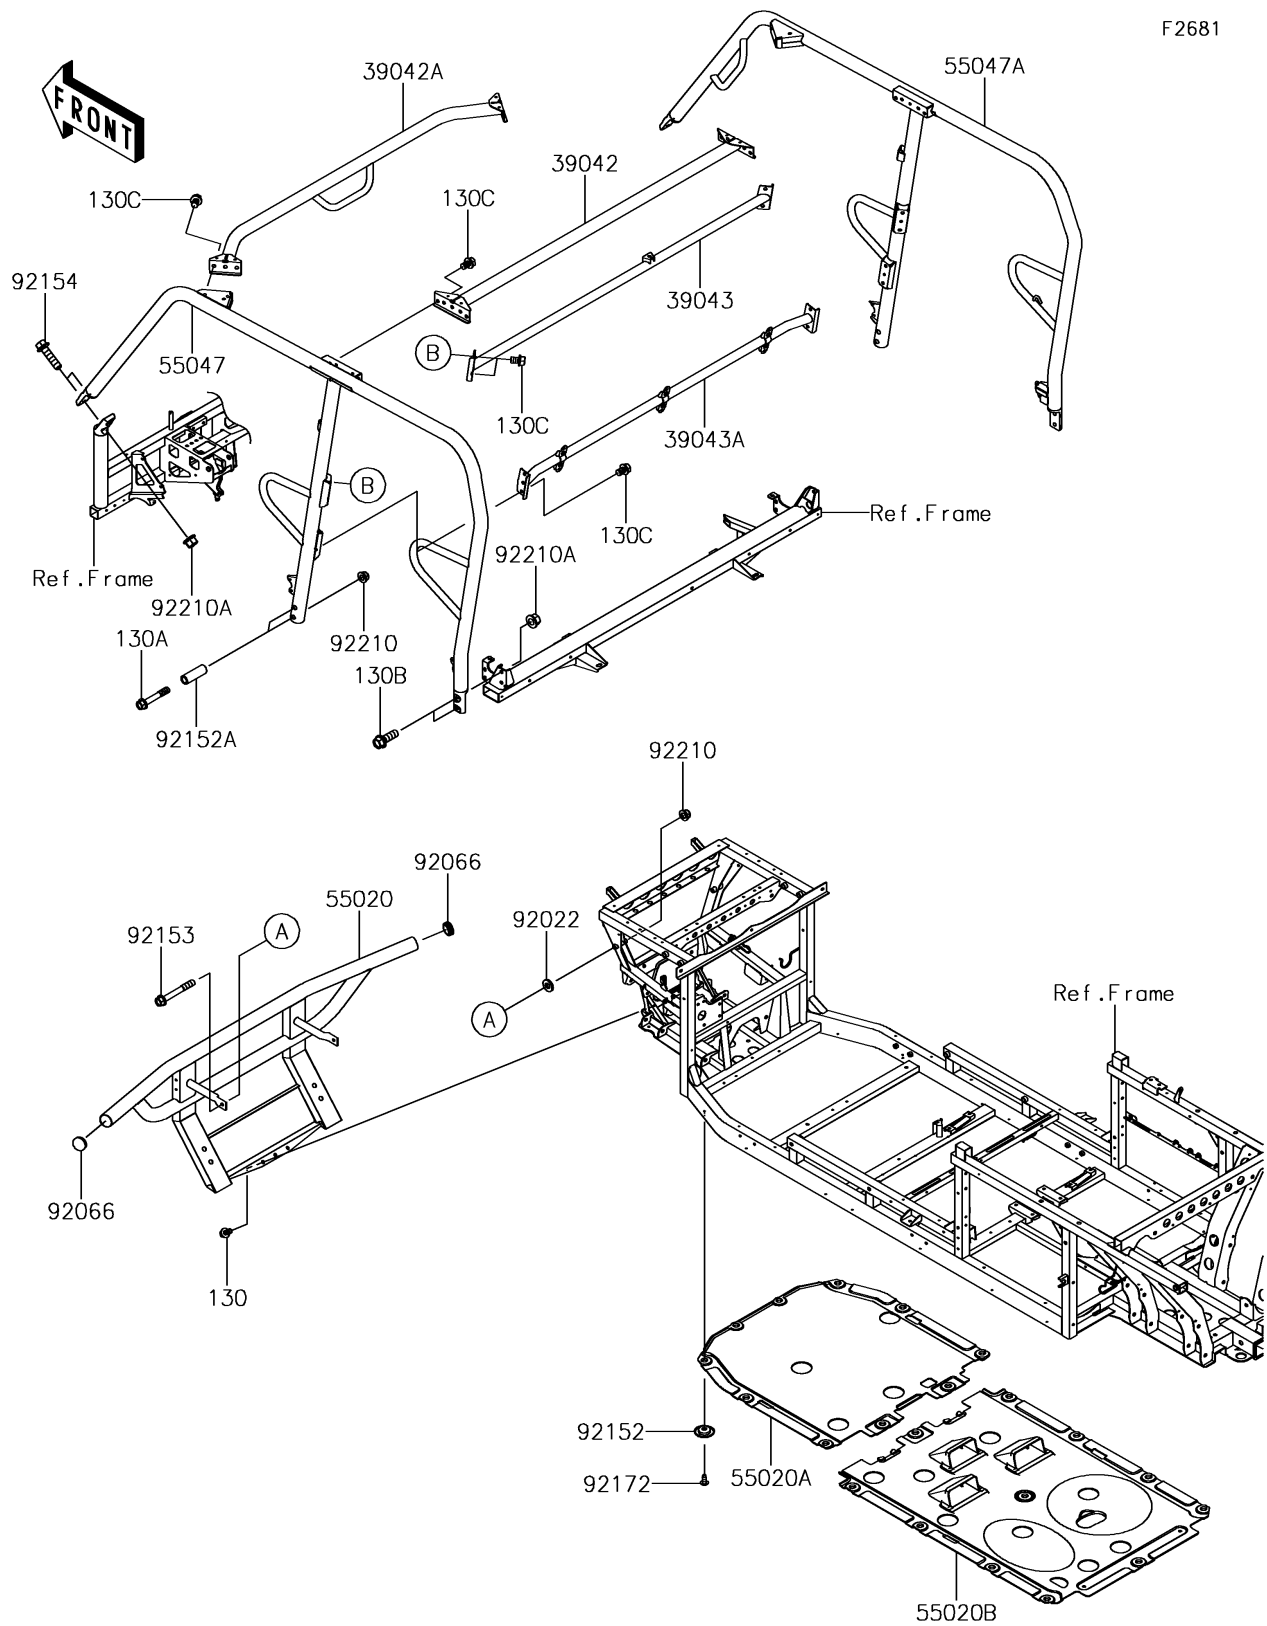

2018 MULE PRO-DXT™

PARTS DIAGRAM

Guards/Cab Frame

F2681

2018 MULE PRO-DXT™

PARTS LIST

Guards/Cab Frame

Kawasaki

Let the Good Times Roll®

ITEM NAME

PART NUMBER

QUANTITY
