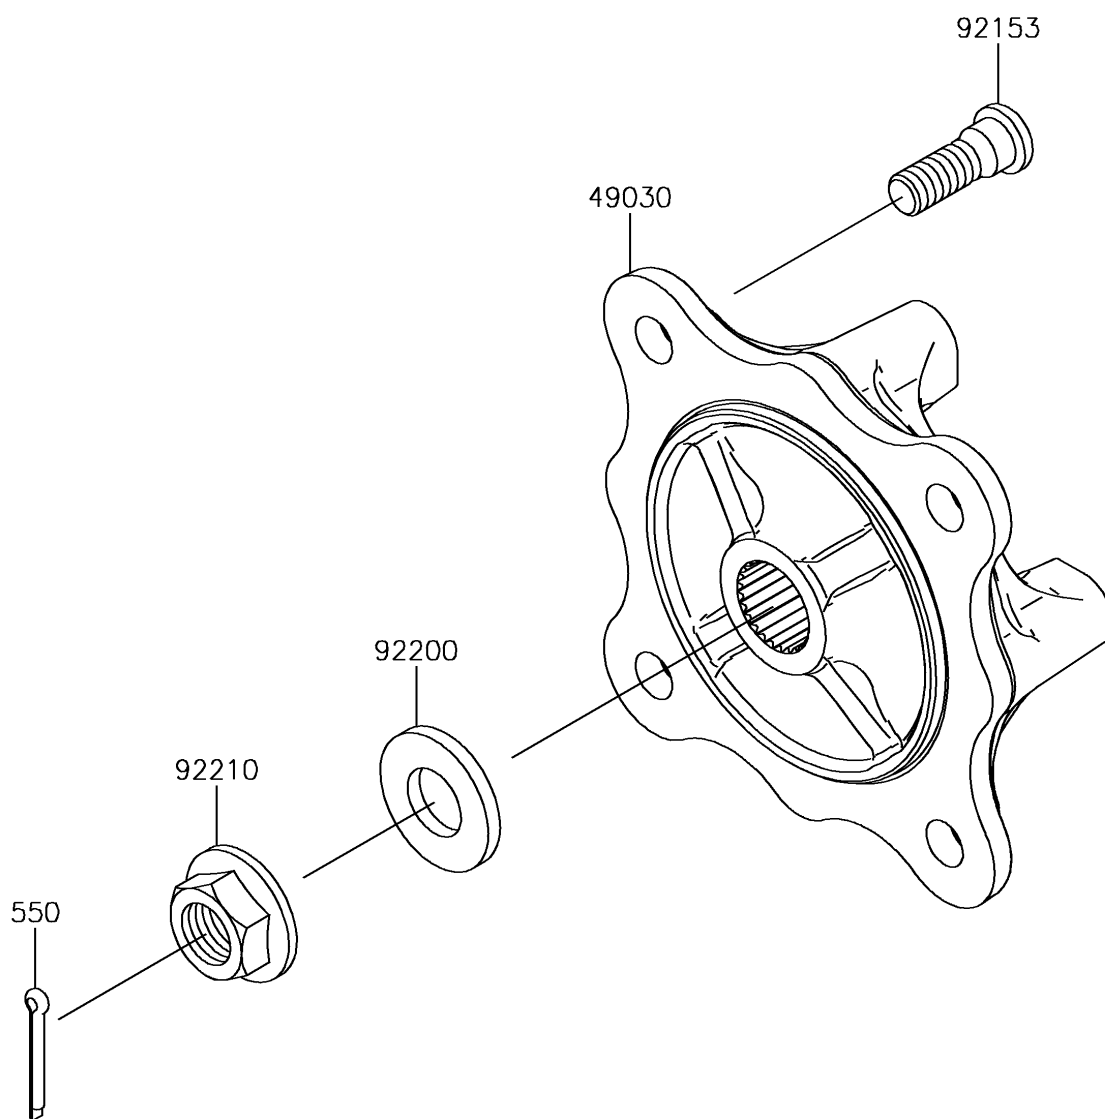

2018 MULE PRO-DXT™

PARTS DIAGRAM

Front Hubs/Brakes

Kawasaki

Let the Good Times Roll®

F2230

2018 MULE PRO-DXT™

PARTS LIST

Front Hubs/Brakes

ITEM NAME	PART NUMBER	QUANTITY
HUB,FR (Ref # 49030)	49030-0048	2
PIN-COTTER,4.0X30 (Ref # 550)	550AA4030	2
BOLT,12MM (Ref # 92153)	92153-1915	8
WASHER,20.3X41X4.5 (Ref # 92200)	92200-0921	2
NUT,FLANGED,20MM (Ref # 92210)	92210-2093	2