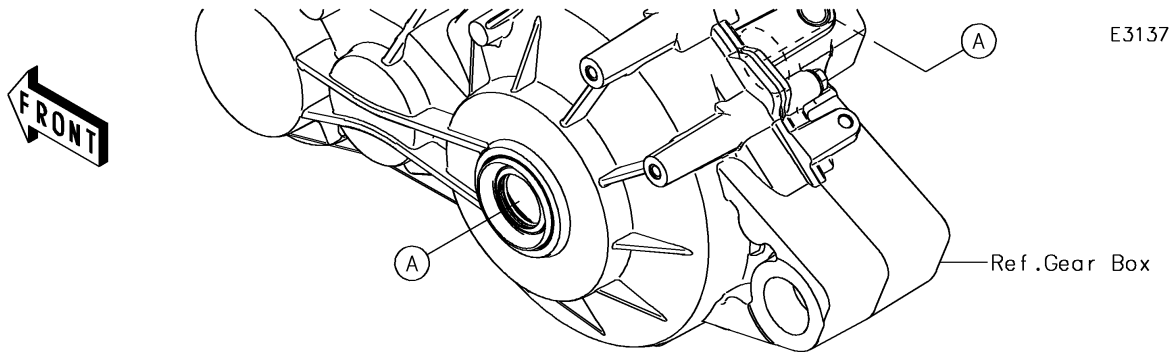

2018 MULE PRO-DXT™

PARTS DIAGRAM

Drive Shaft-Rear

2018 MULE PRO-DXT™

PARTS LIST

Drive Shaft-Rear

ITEM NAME

PART NUMBER