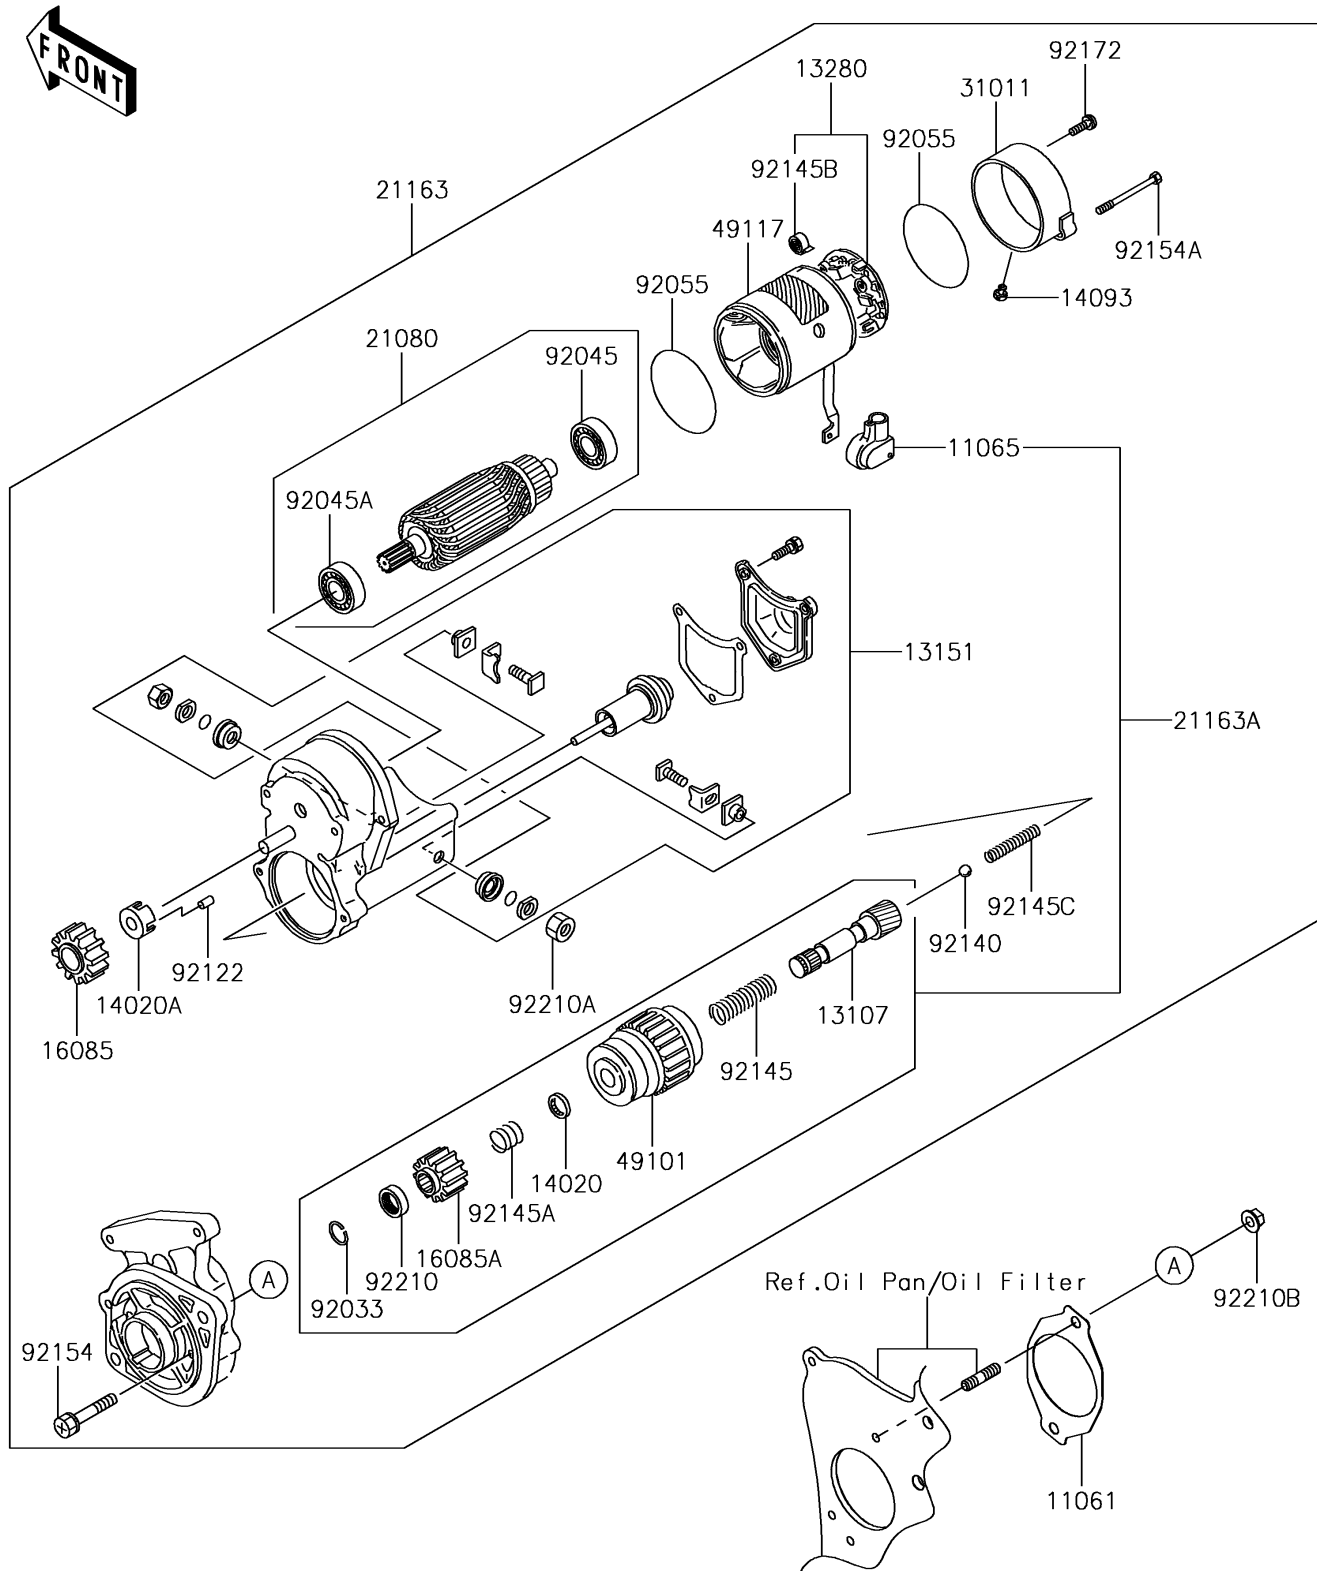

2018 MULE PRO-DXT™

PARTS DIAGRAM

Starter Motor

E1840

2018 MULE PRO-DXT™

PARTS LIST

Starter Motor

Kawasaki

Let the Good Times Roll®

ITEM NAME

PART NUMBER

QUANTITY
