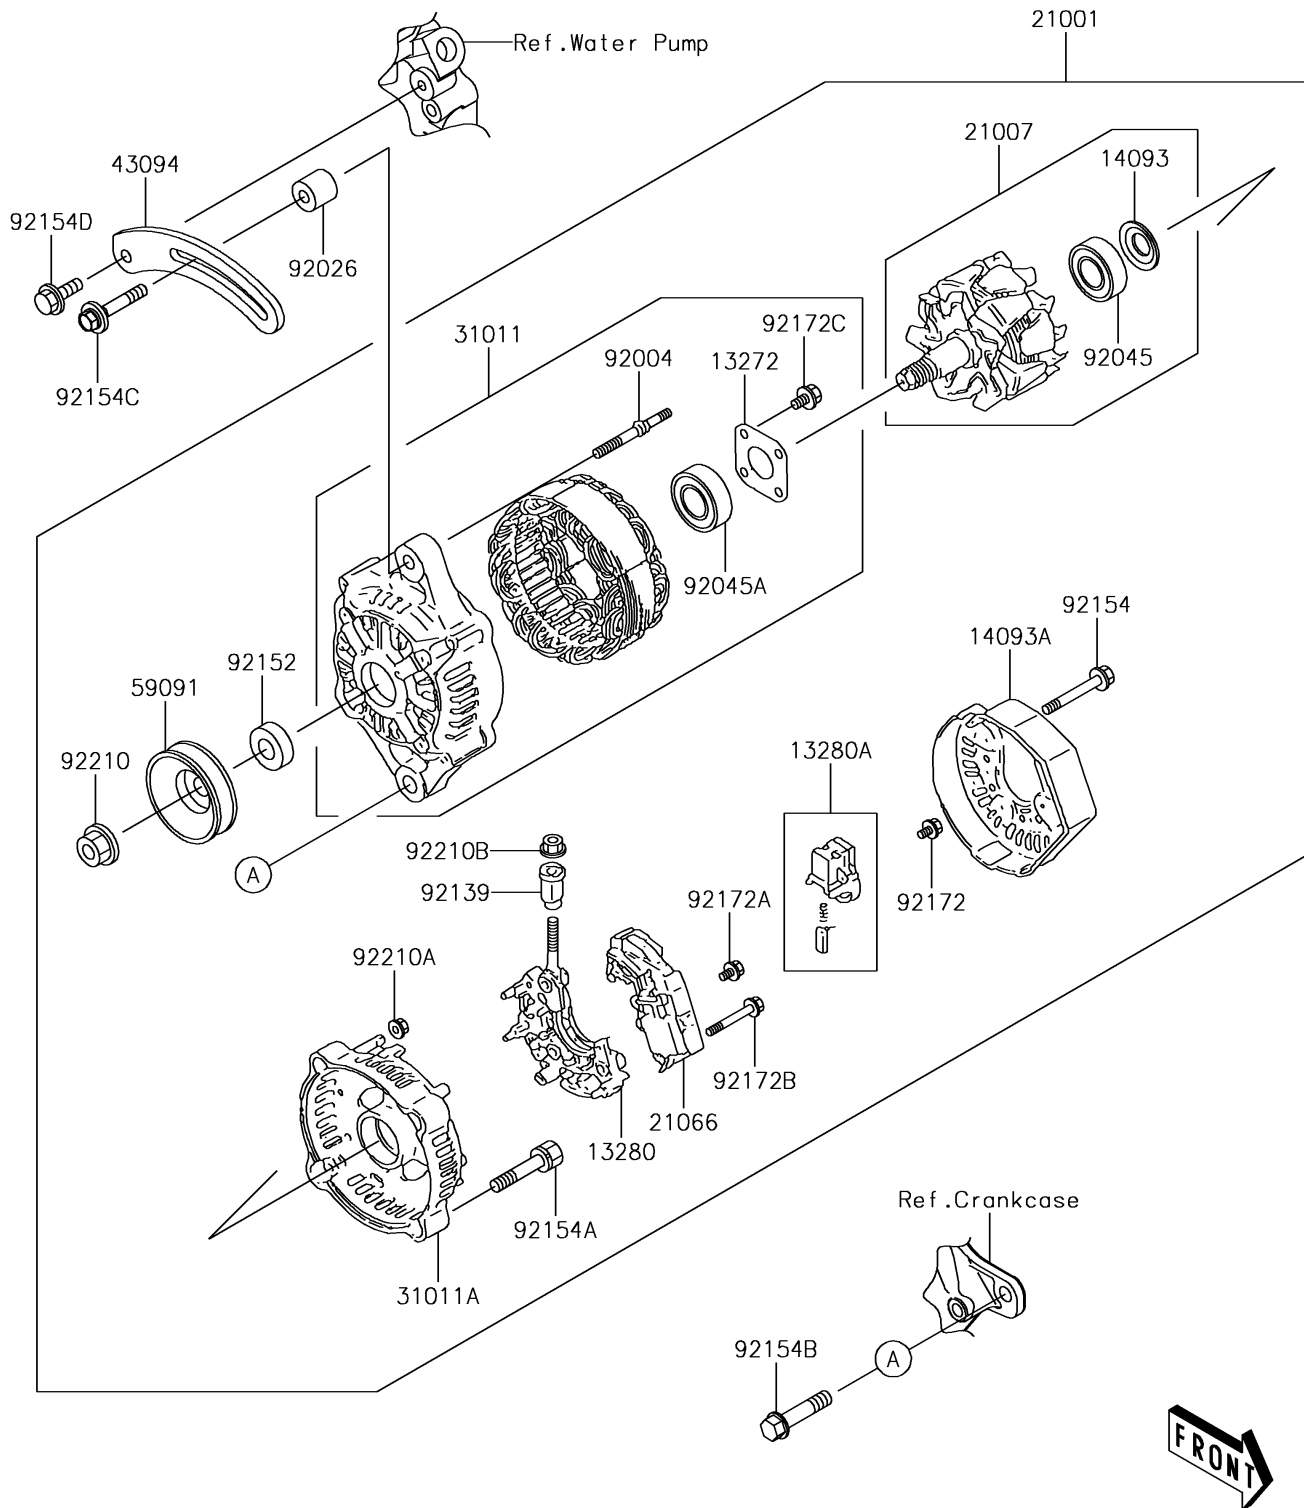

2018 MULE PRO-DXT™

PARTS DIAGRAM

Generator

E1810

2018 MULE PRO-DXT™

PARTS LIST

Generator

ITEM NAME

PART NUMBER

QUANTITY
