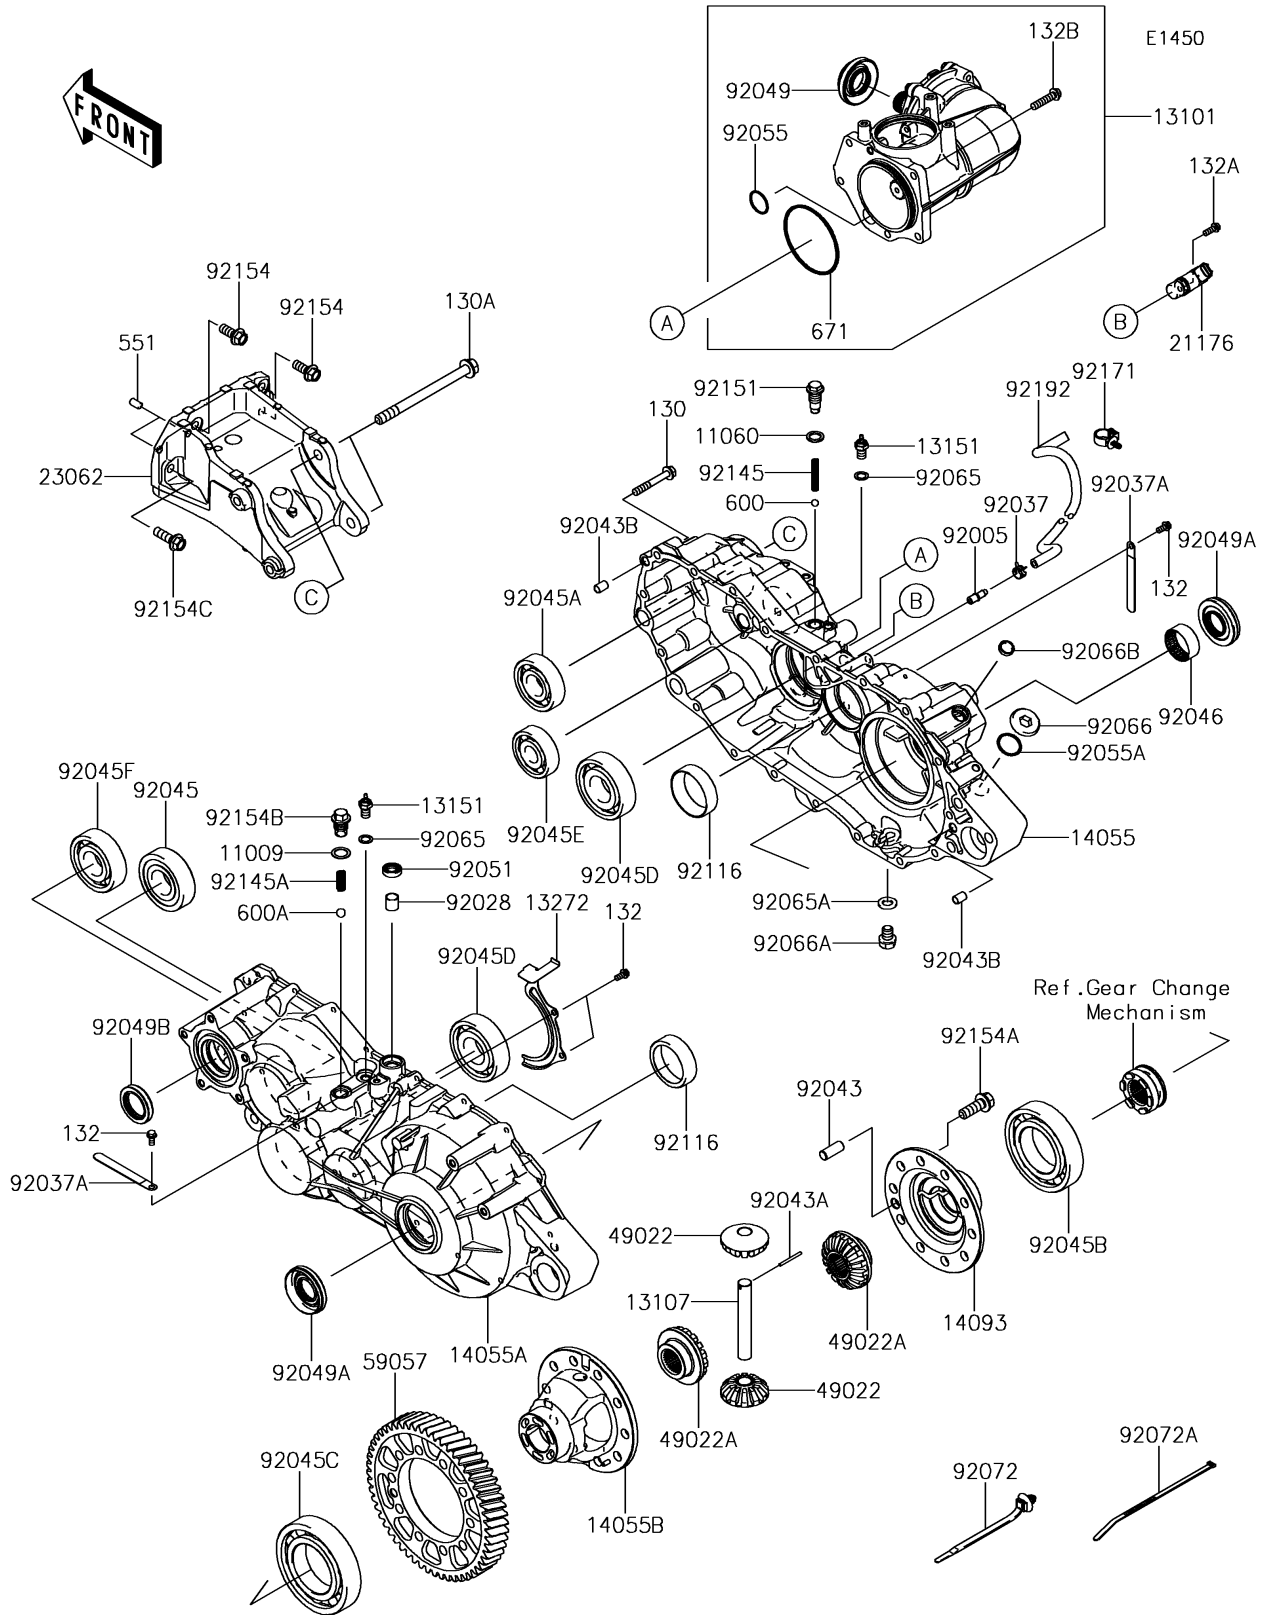

2018 MULE PRO-DXT™

PARTS DIAGRAM

Gear Box

2018 MULE PRO-DXT™

PARTS LIST

Gear Box

ITEM NAME

PART NUMBER

QUANTITY
