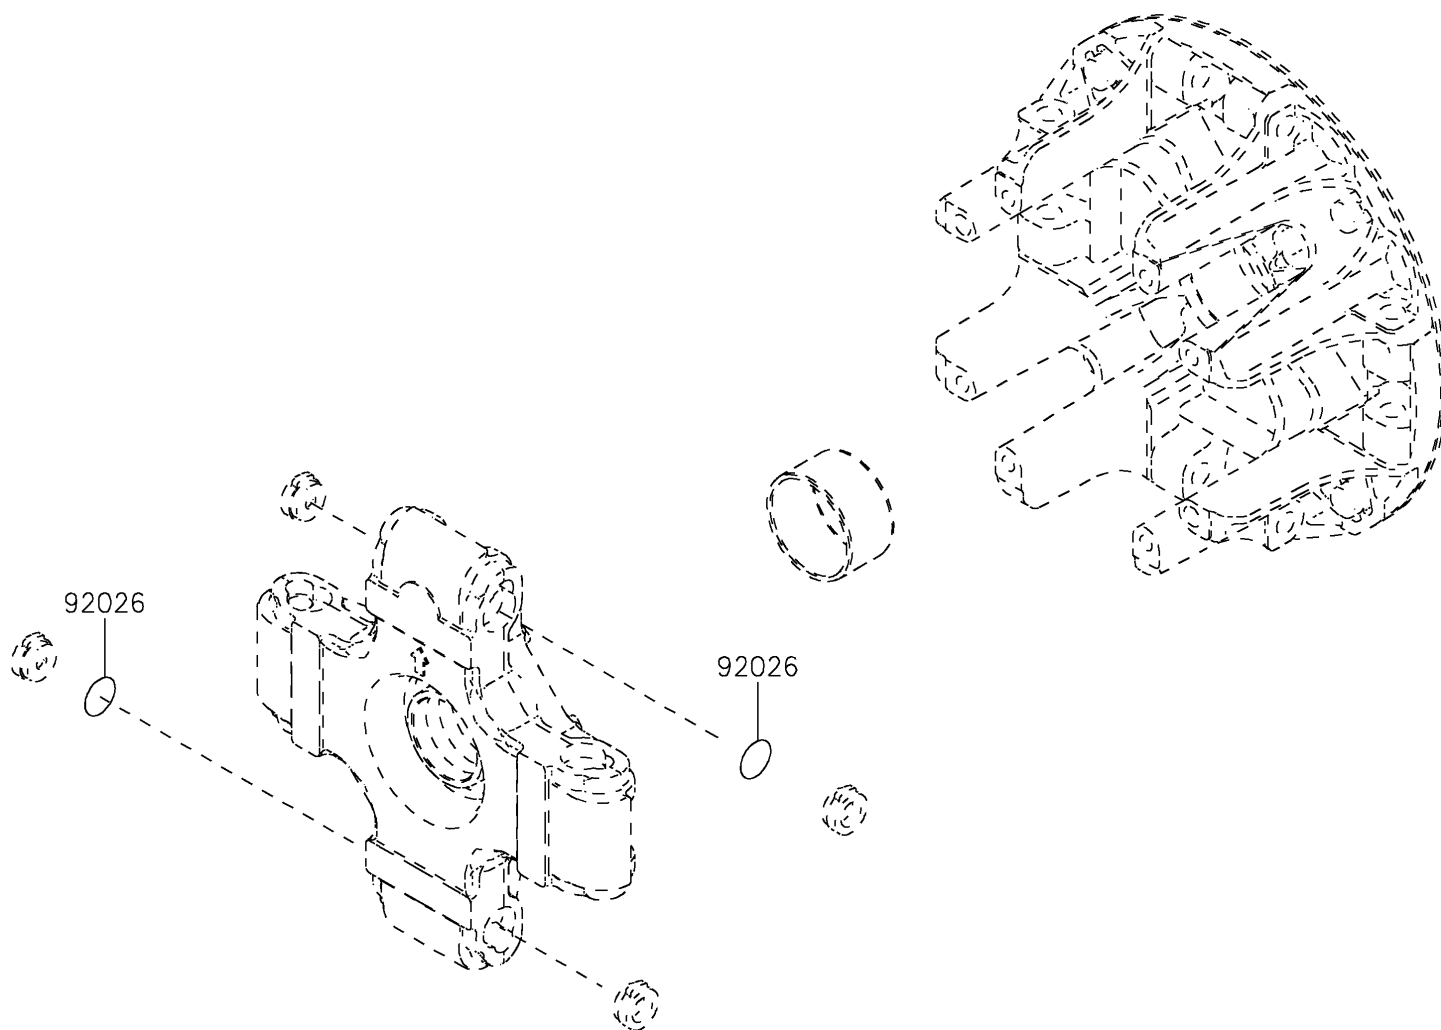

2018 MULE PRO-FXR™

PARTS DIAGRAM

Optional Parts

F2890

(Ref. Drive Converter)

2018 MULE PRO-FXR™

PARTS LIST Optional Parts

ITEM NAME

PART NUMBER

QUANTITY
