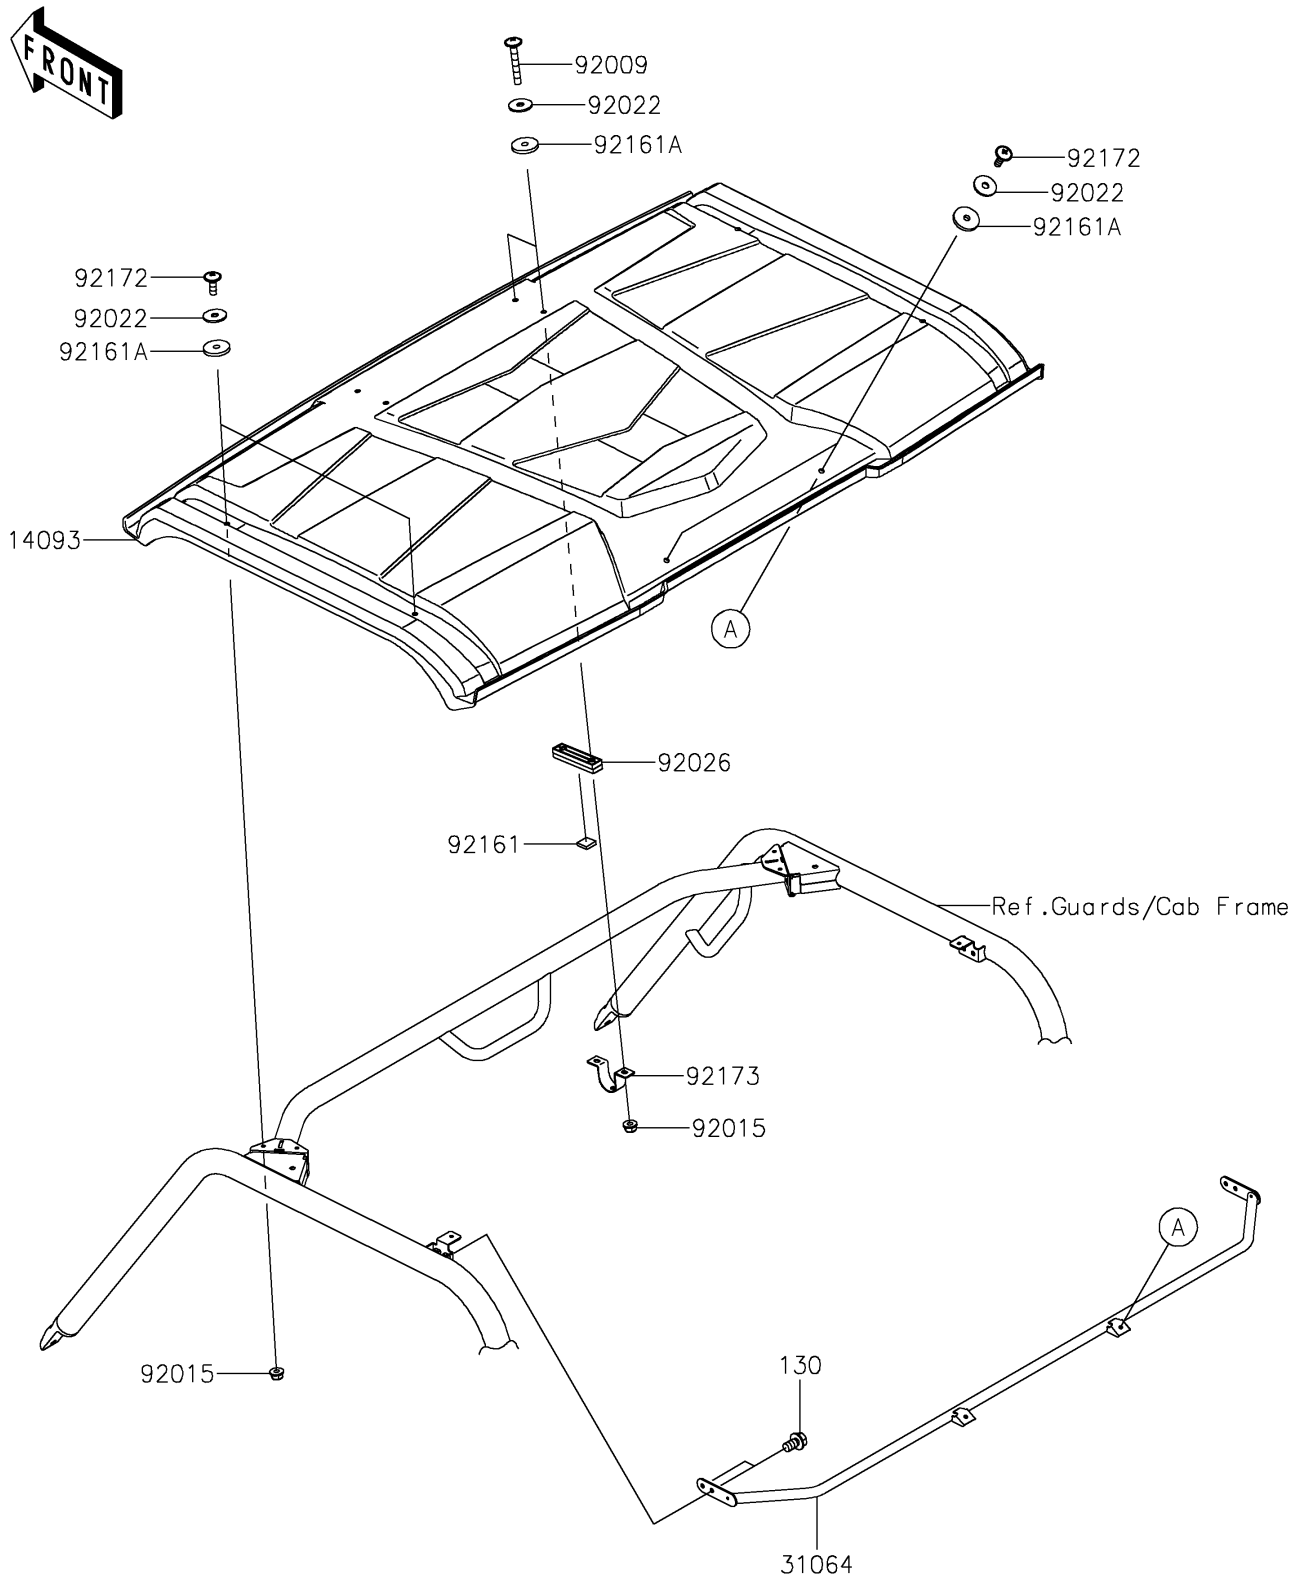

2018 MULE PRO-FXR™

PARTS DIAGRAM

Sun Top

F2876

2018 MULE PRO-FXR™

PARTS LIST

Sun Top

ITEM NAME	PART NUMBER	QUANTITY
BOLT-FLANGED,8X14 (Ref # 130)	130CA0814	4
COVER,SUNTOP (Ref # 14093)	14093-0588	1
PIPE-COMP (Ref # 31064)	31064-0690	1
SCREW,6X40 (Ref # 92009)	92009-1898	4
NUT,LOCK,FLANGED,6MM (Ref # 92015)	92015-1603	6
WASHER,6.5X22X1.6 (Ref # 92022)	92022-237	10
SPACER,BLOCK (Ref # 92026)	92026-0763	2
DAMPER,25.4X25.4X6.3 (Ref # 92161)	92161-1405	2
DAMPER,6X25X3.15 (Ref # 92161A)	92161-1633	10
SCREW,6X18 (Ref # 92172)	92172-0002	6
CLAMP,U (Ref # 92173)	92173-1224	2