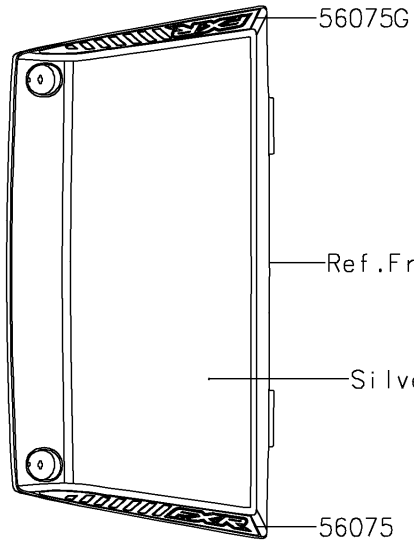

2018 MULE PRO-FXR™

PARTS DIAGRAM

Decals(Silver)(KJF)

F2861

2018 MULE PRO-FXR™

PARTS LIST

Decals(Silver)(KJF)

ITEM NAME

PART NUMBER

QUANTITY
