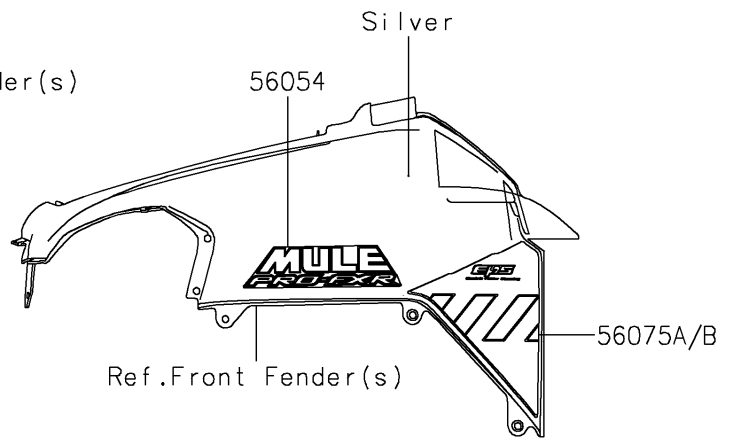

2018 MULE PRO-FXR™

PARTS DIAGRAM

Decals(Silver)(KJF)

F2861

2018 MULE PRO-FXR™

PARTS LIST

Decals(Silver)(KJF)

ITEM NAME

PART NUMBER

QUANTITY
