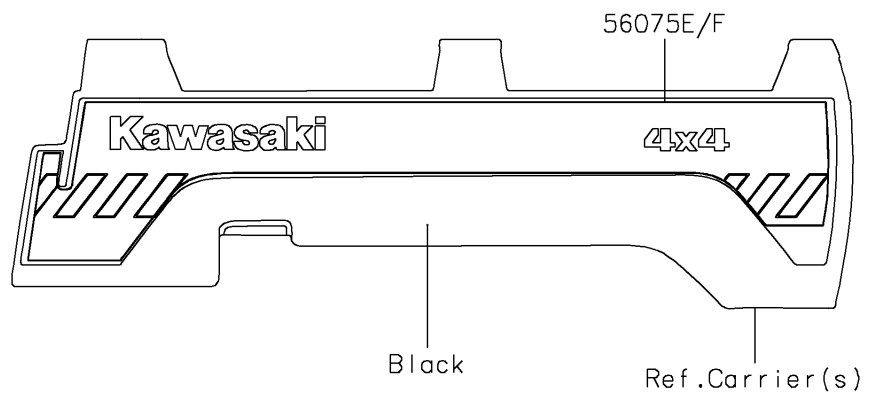

2018 MULE PRO-FXR™

PARTS DIAGRAM

Decals(Silver)(KJF)

F2861

2018 MULE PRO-FXR™

PARTS LIST

Decals(Silver)(KJF)

ITEM NAME

PART NUMBER

QUANTITY
