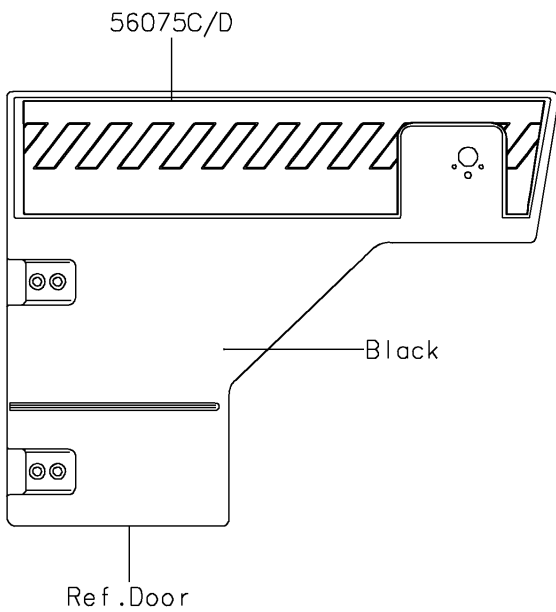

2018 MULE PRO-FXR™

PARTS DIAGRAM

Decals(Silver)(KJF)

F2861

2018 MULE PRO-FXR™

PARTS LIST

Decals(Silver)(KJF)

ITEM NAME

PART NUMBER

QUANTITY
