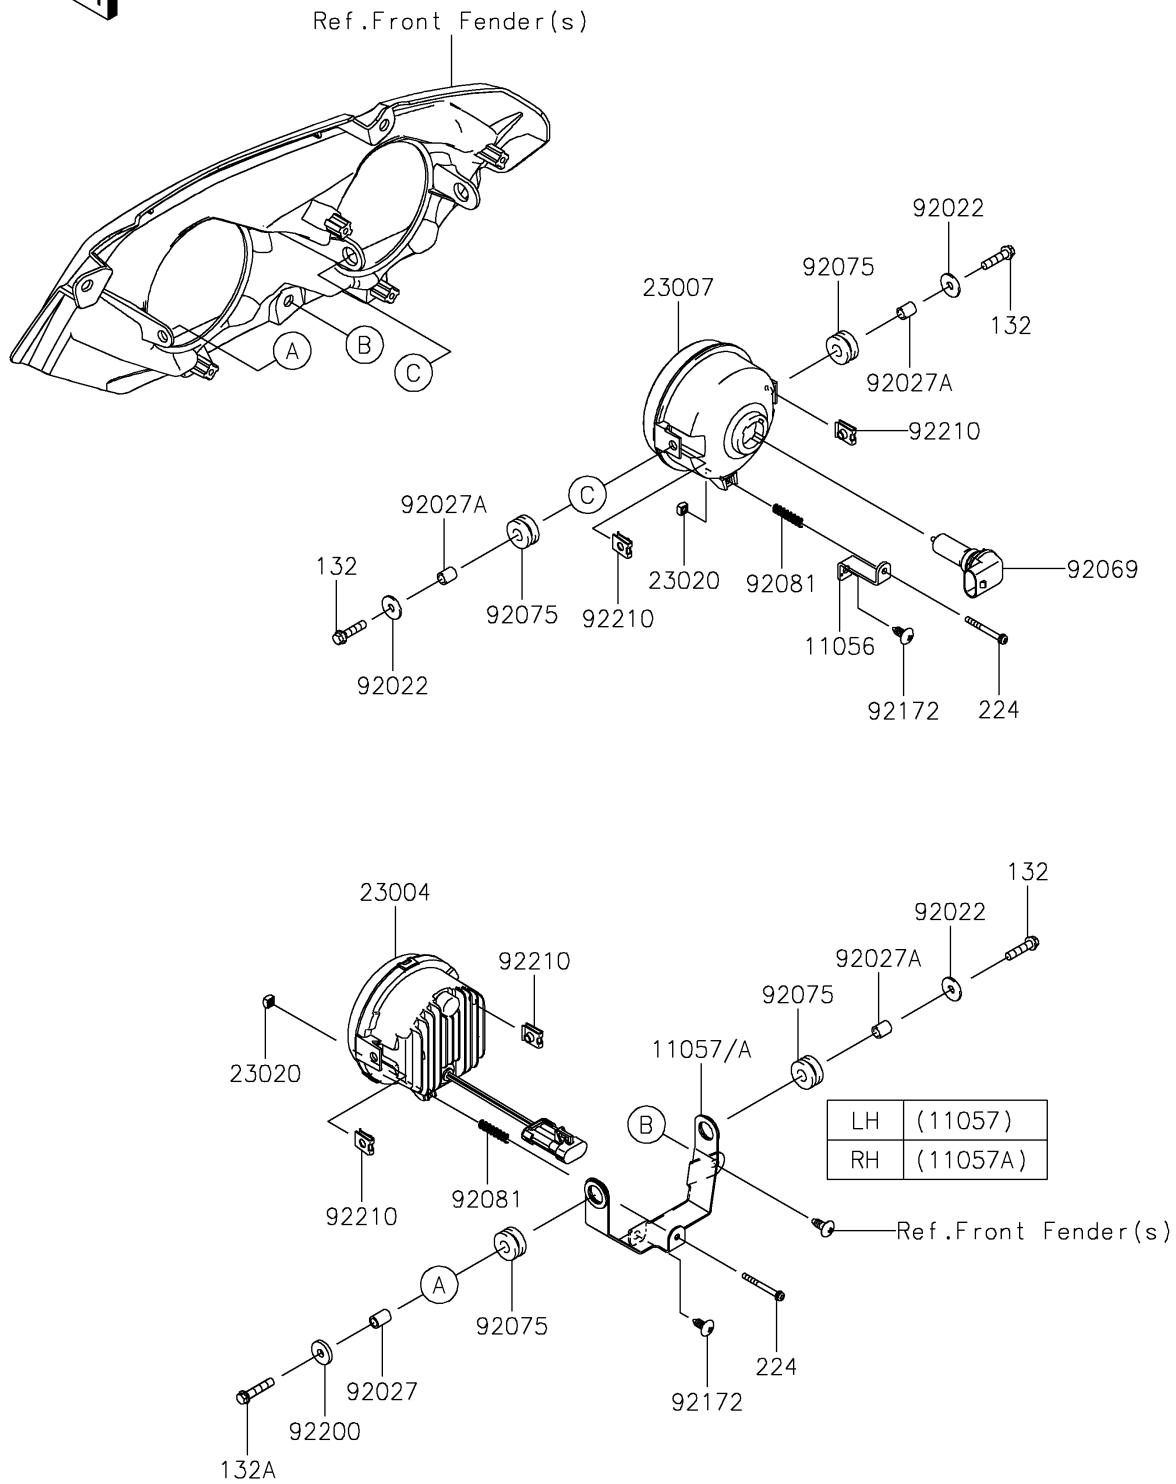

2018 MULE PRO-FXR™

PARTS DIAGRAM

Headlight(s)

F2710

2018 MULE PRO-FXR™

PARTS LIST

Headlight(s)

ITEM NAME	PART NUMBER	QUANTITY
-----------	-------------	----------
