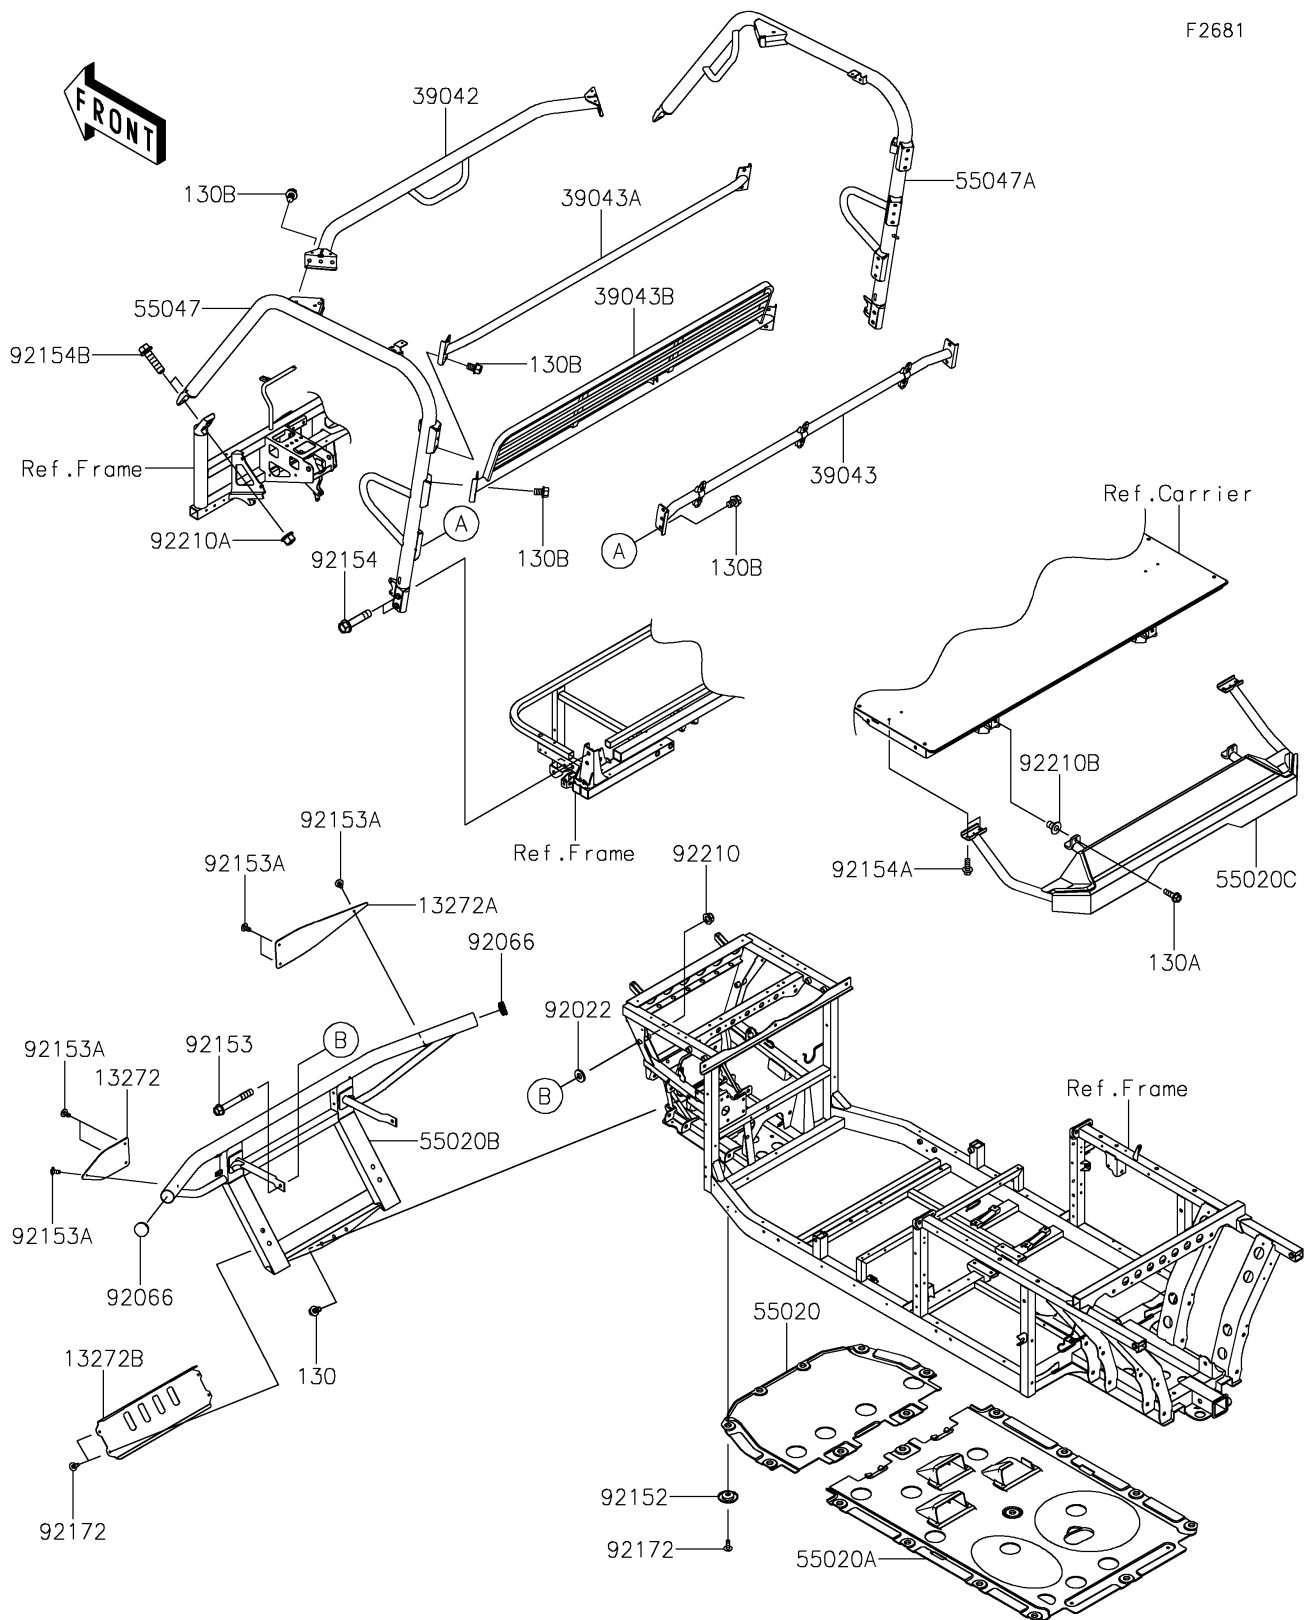

2018 MULE PRO-FXR™

PARTS DIAGRAM

Guards/Cab Frame

F2681

2018 MULE PRO-FXR™

PARTS LIST

Guards/Cab Frame

ITEM NAME

PART NUMBER

QUANTITY
