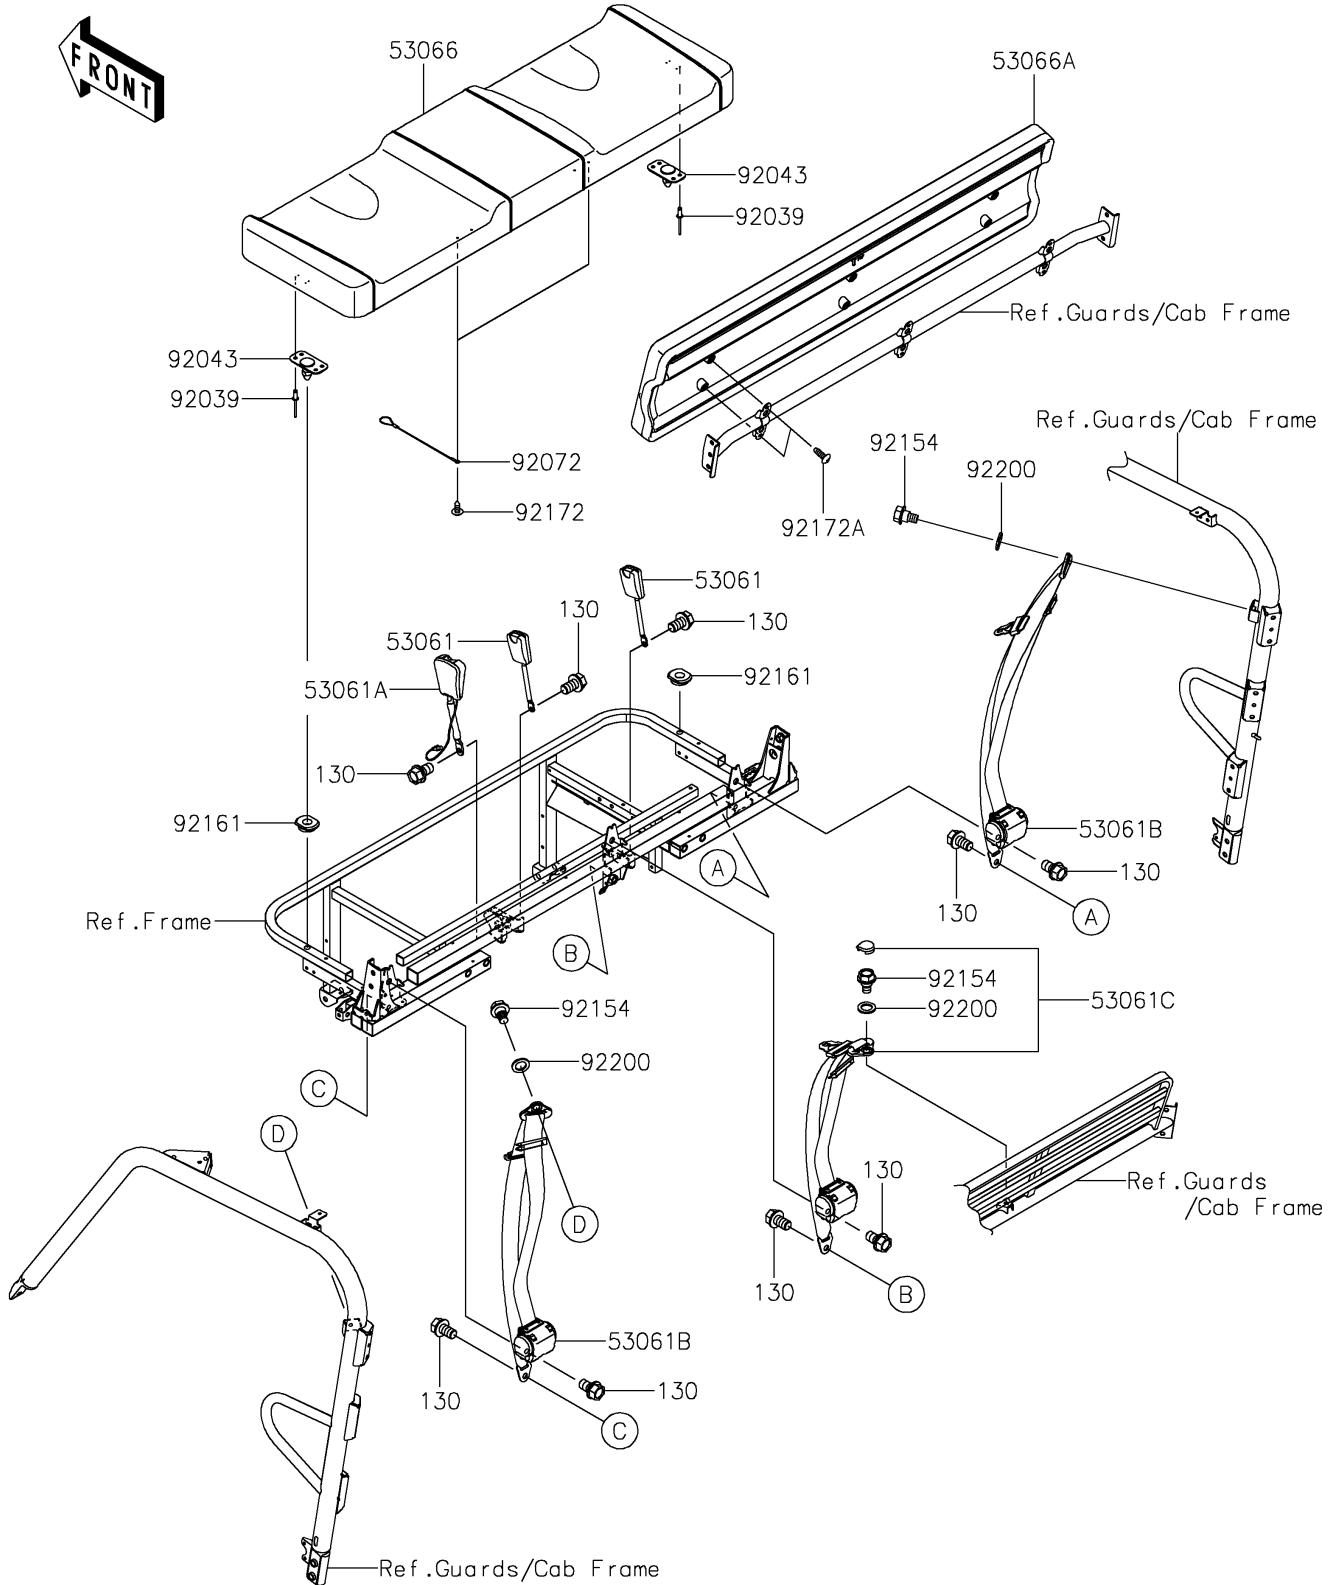

2020 MULE PRO-FXR™

PARTS DIAGRAM

Seat

F2510

2020 MULE PRO-FXR™

PARTS LIST

Seat

ITEM NAME	PART NUMBER	QUANTITY
BOLT-FLANGED,12X20 (Ref # 130)	130BA1220	9
BELT-SEAT,BUCKLE (Ref # 53061)	53061-0039	2
BELT-SEAT,BUCKLE,SW. (Ref # 53061A)	53061-0338	1
BELT-SEAT,FR,LH&RH (Ref # 53061B)	53061-0340	2
BELT-SEAT,MIDDLE (Ref # 53061C)	53061-0341	1
SEAT-ASSY,A.SILVER+BLK (Ref # 53066)	53066-0563-61P	1
SEAT-ASSY,A.SILVER+BLK+BLK/WHT (Ref # 53066A)	53066-0564-55X	1
RIVET (Ref # 92039)	92039-0747	8
PIN (Ref # 92043)	92043-0859	2
BAND (Ref # 92072)	92072-0769	2
BOLT,FLANGED,10X19.5 (Ref # 92154)	92154-1959	3
DAMPER,10.5X30X8.2 (Ref # 92161)	92161-1784	2
SCREW,6X16 (Ref # 92172)	92172-0284	2
SCREW,TAPPING,6X20 (Ref # 92172A)	92172-0488	6
WASHER,16X22X2 (Ref # 92200)	92200-1798	3