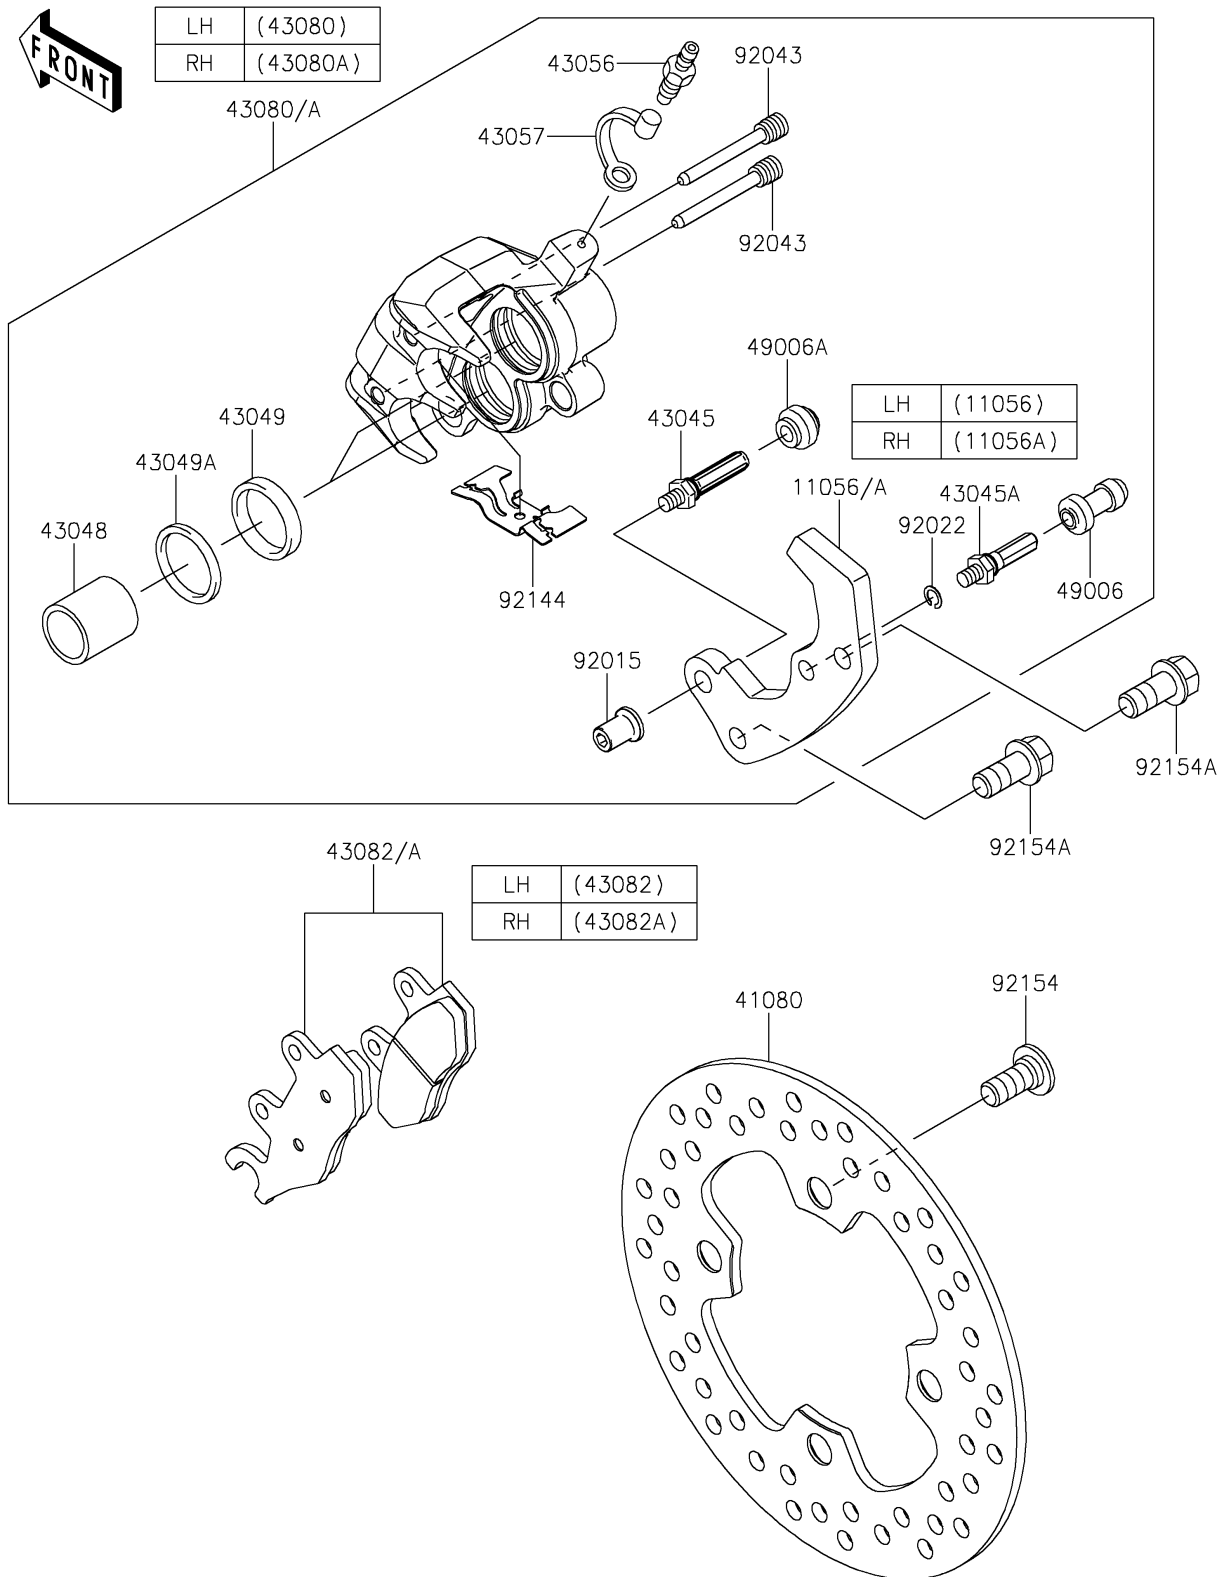

2020 MULE PRO-FXR™

PARTS DIAGRAM

Front Brake

F2292

2020 MULE PRO-FXR™

PARTS LIST

Front Brake

ITEM NAME

PART NUMBER

QUANTITY
