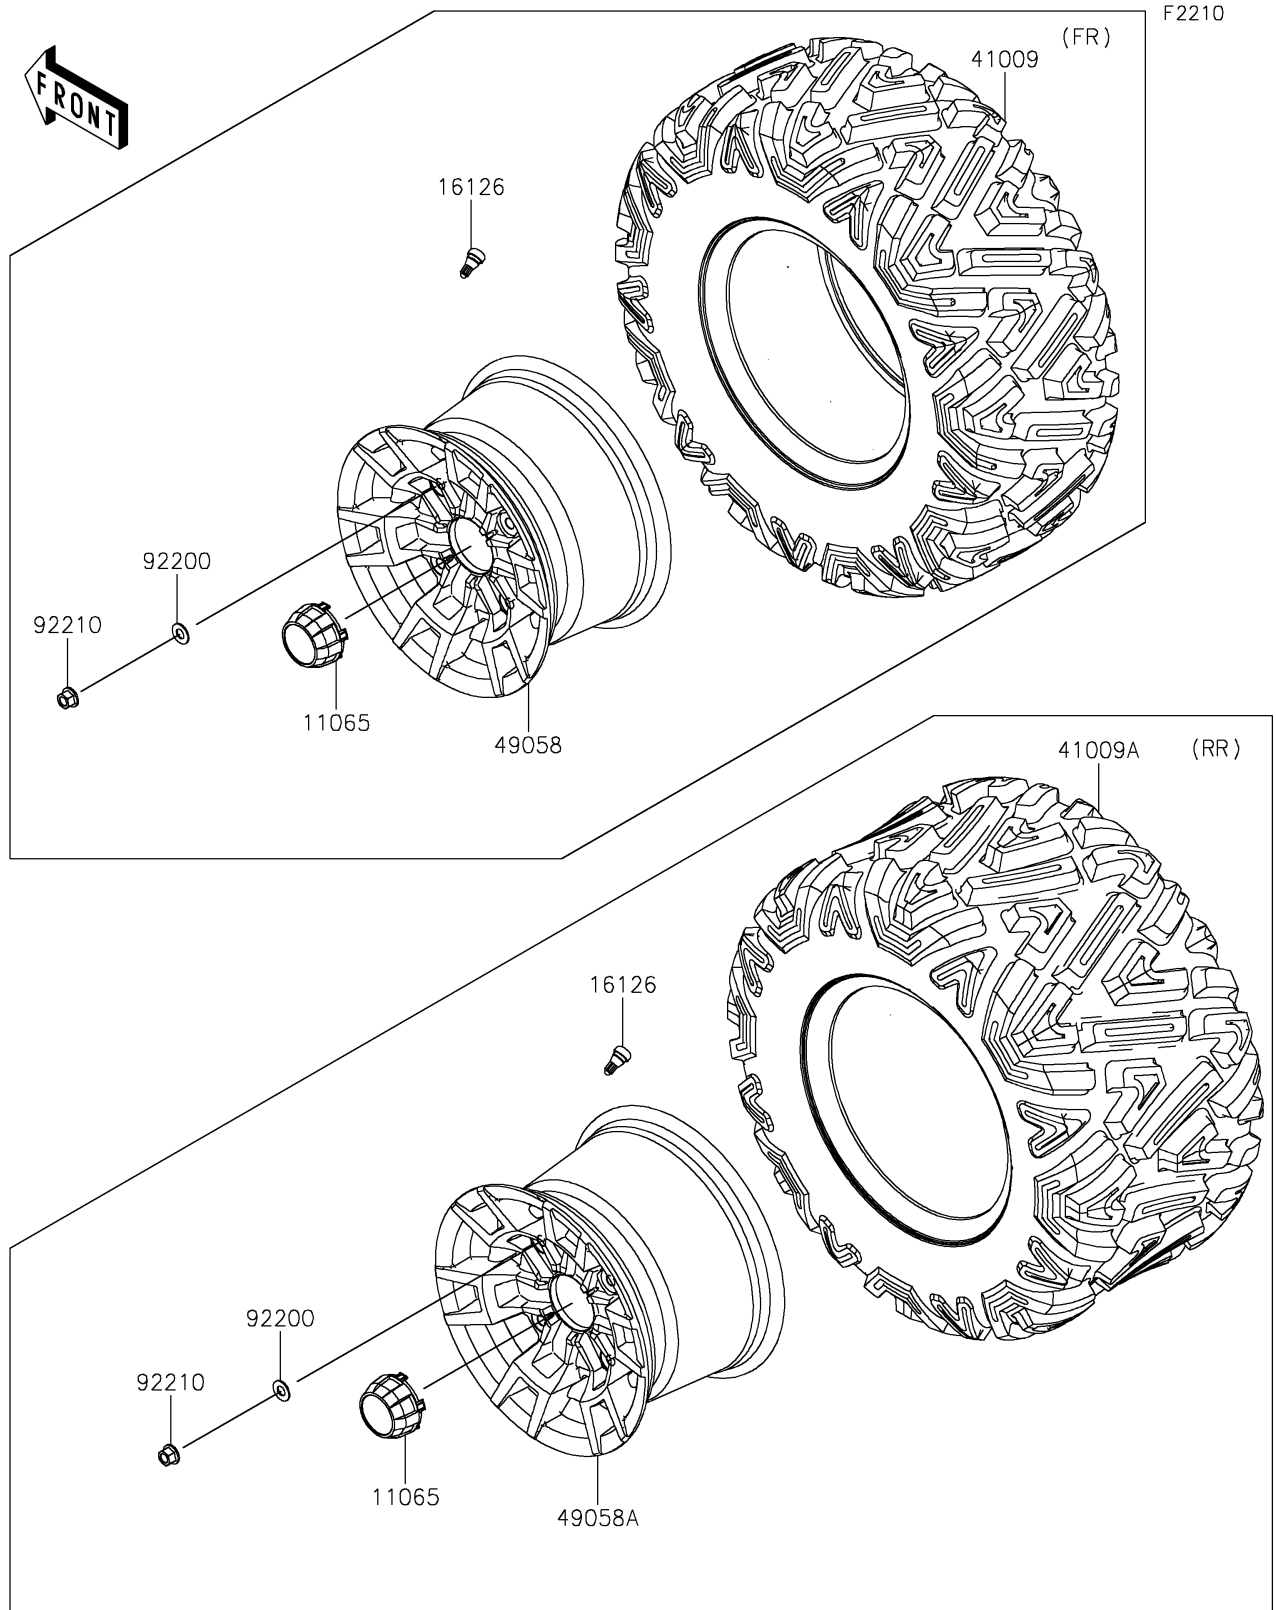

2018 MULE PRO-FXR™

PARTS DIAGRAM

Wheels/Tires

2018 MULE PRO-FXR™

PARTS LIST

Wheels/Tires

Kawasaki

Let the Good Times Roll®

ITEM NAME

PART NUMBER

QUANTITY
