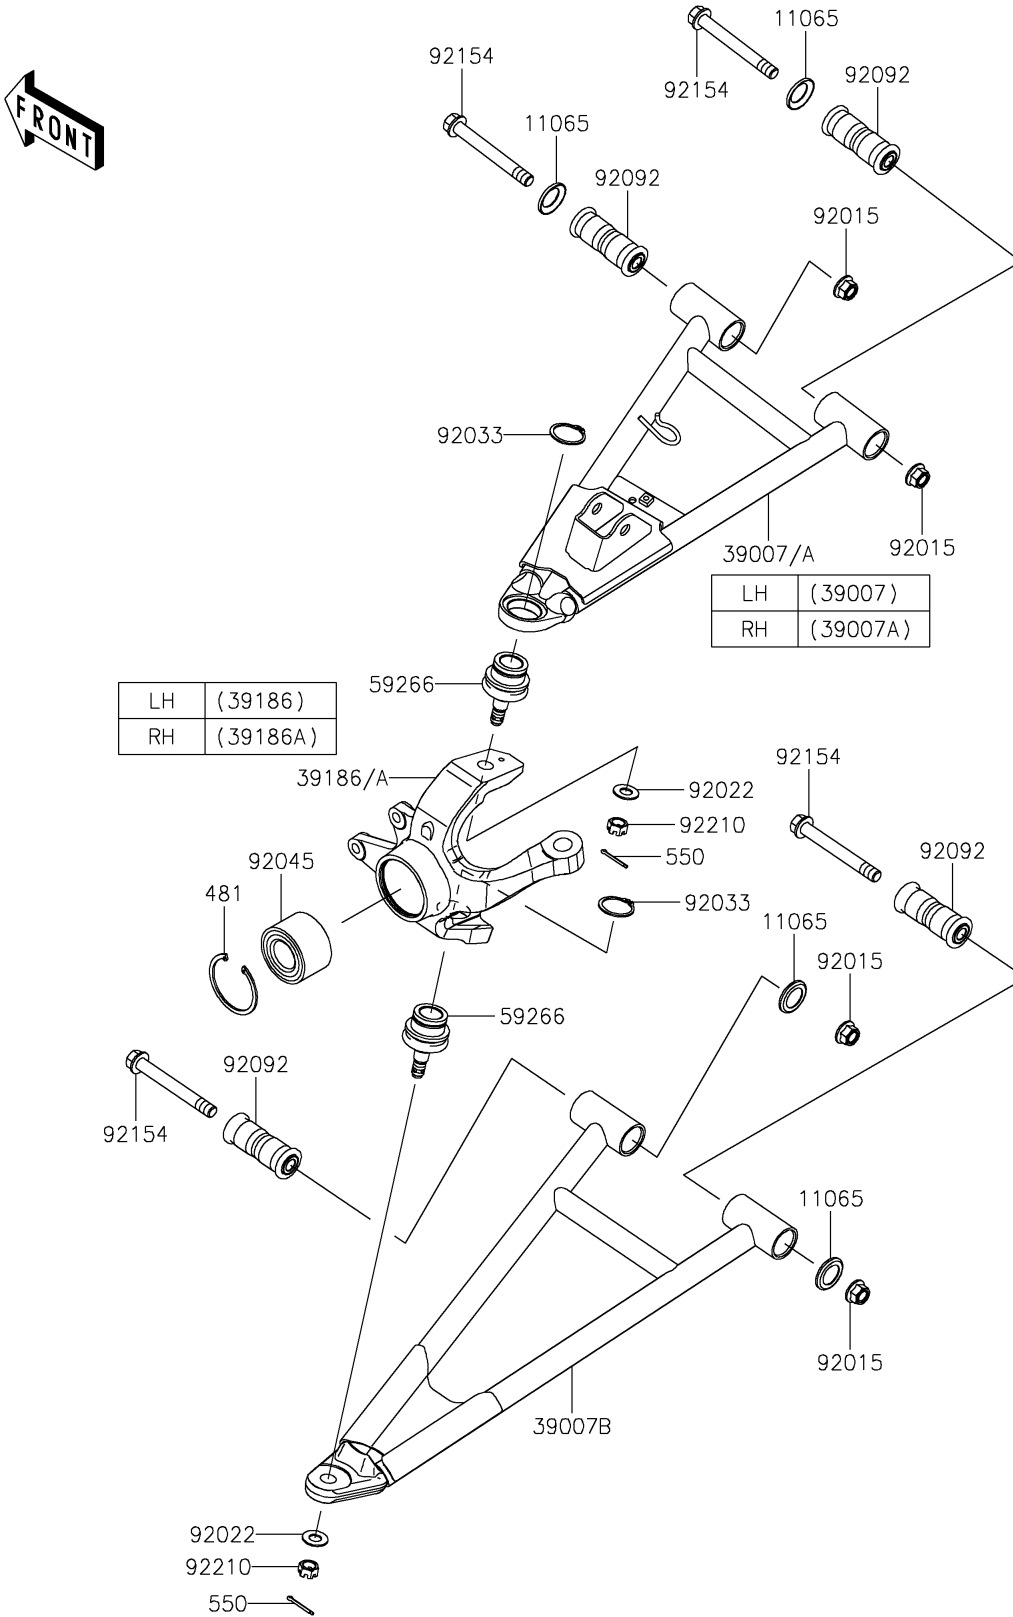

2018 MULE PRO-FXR™

PARTS DIAGRAM

Front Suspension

F2152

2018 MULE PRO-FXR™

PARTS LIST

Front Suspension

ITEM NAME

PART NUMBER

QUANTITY
