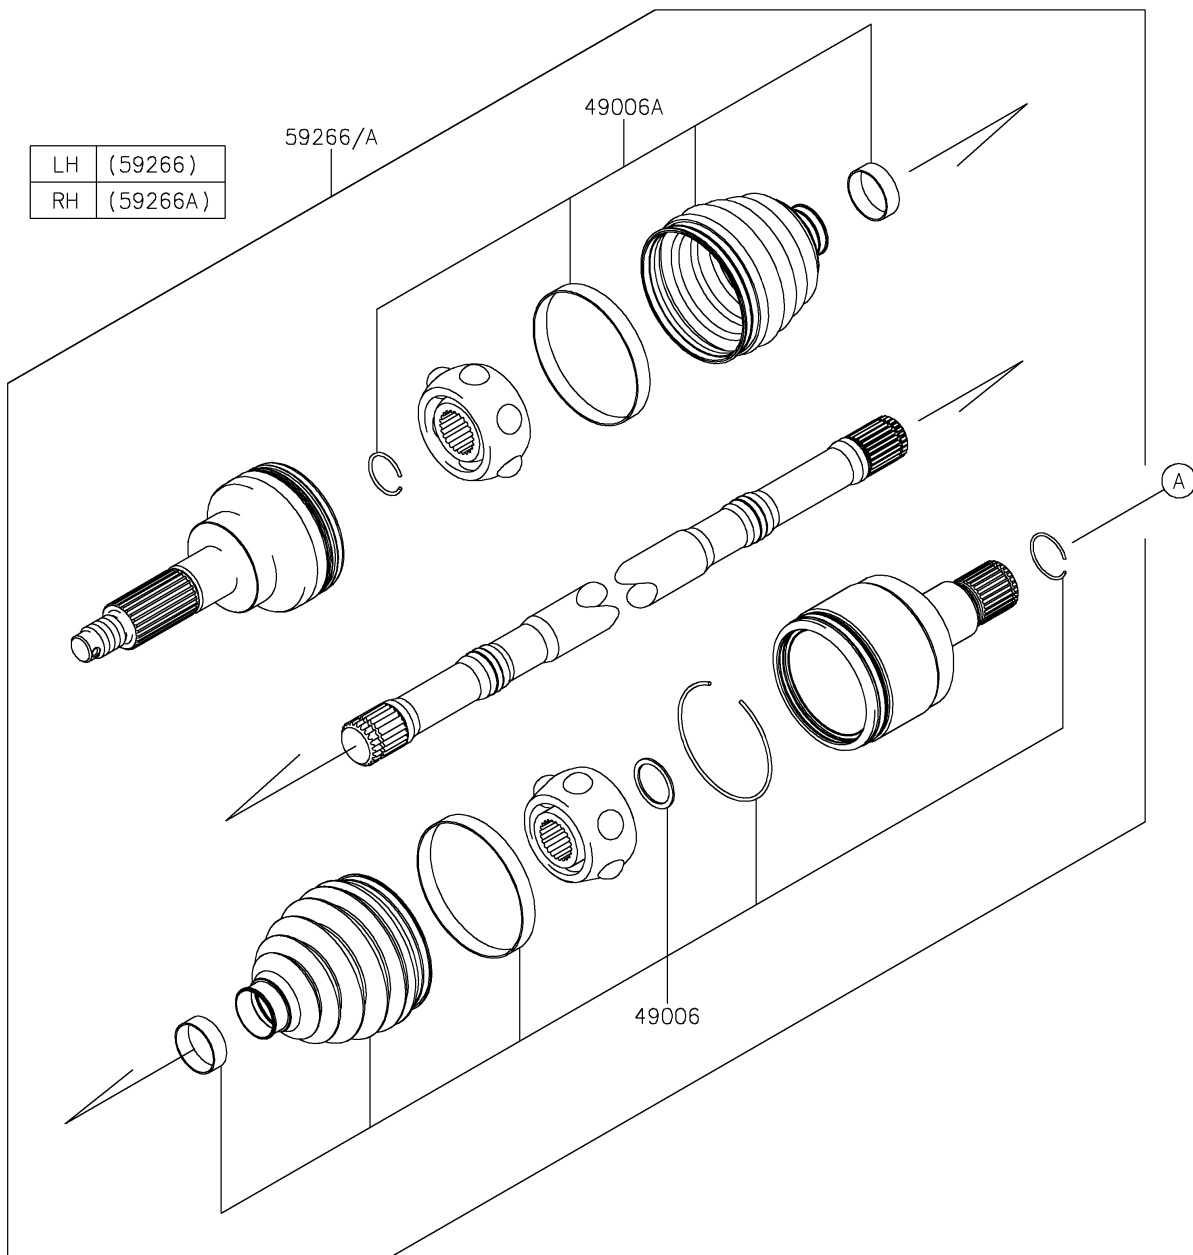

2018 MULE PRO-FXR™

PARTS DIAGRAM

Drive Shaft-Rear

2018 MULE PRO-FXR™

PARTS LIST

Drive Shaft-Rear

ITEM NAME

PART NUMBER

QUANTITY
