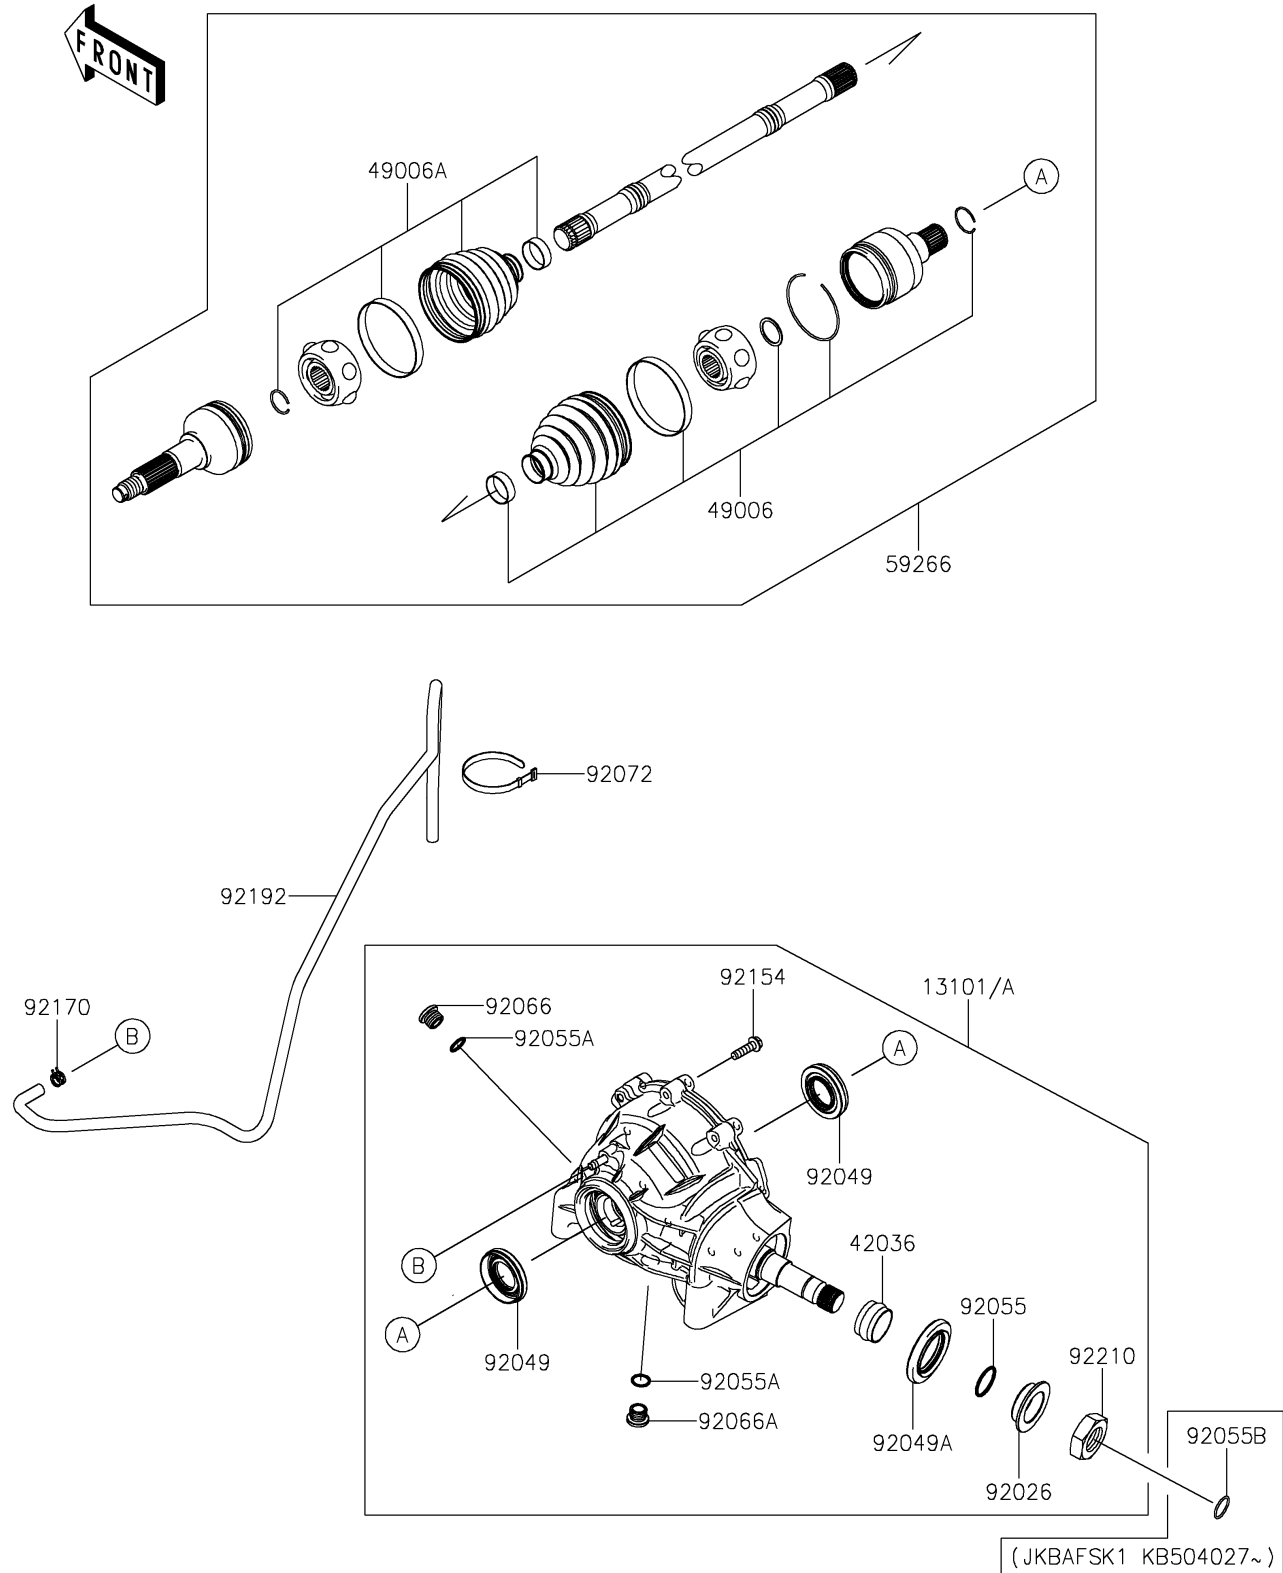

2018 MULE PRO-FXR™

PARTS DIAGRAM

Drive Shaft-Front

E3136

2018 MULE PRO-FXR™

PARTS LIST

Drive Shaft-Front

ITEM NAME

PART NUMBER

QUANTITY
