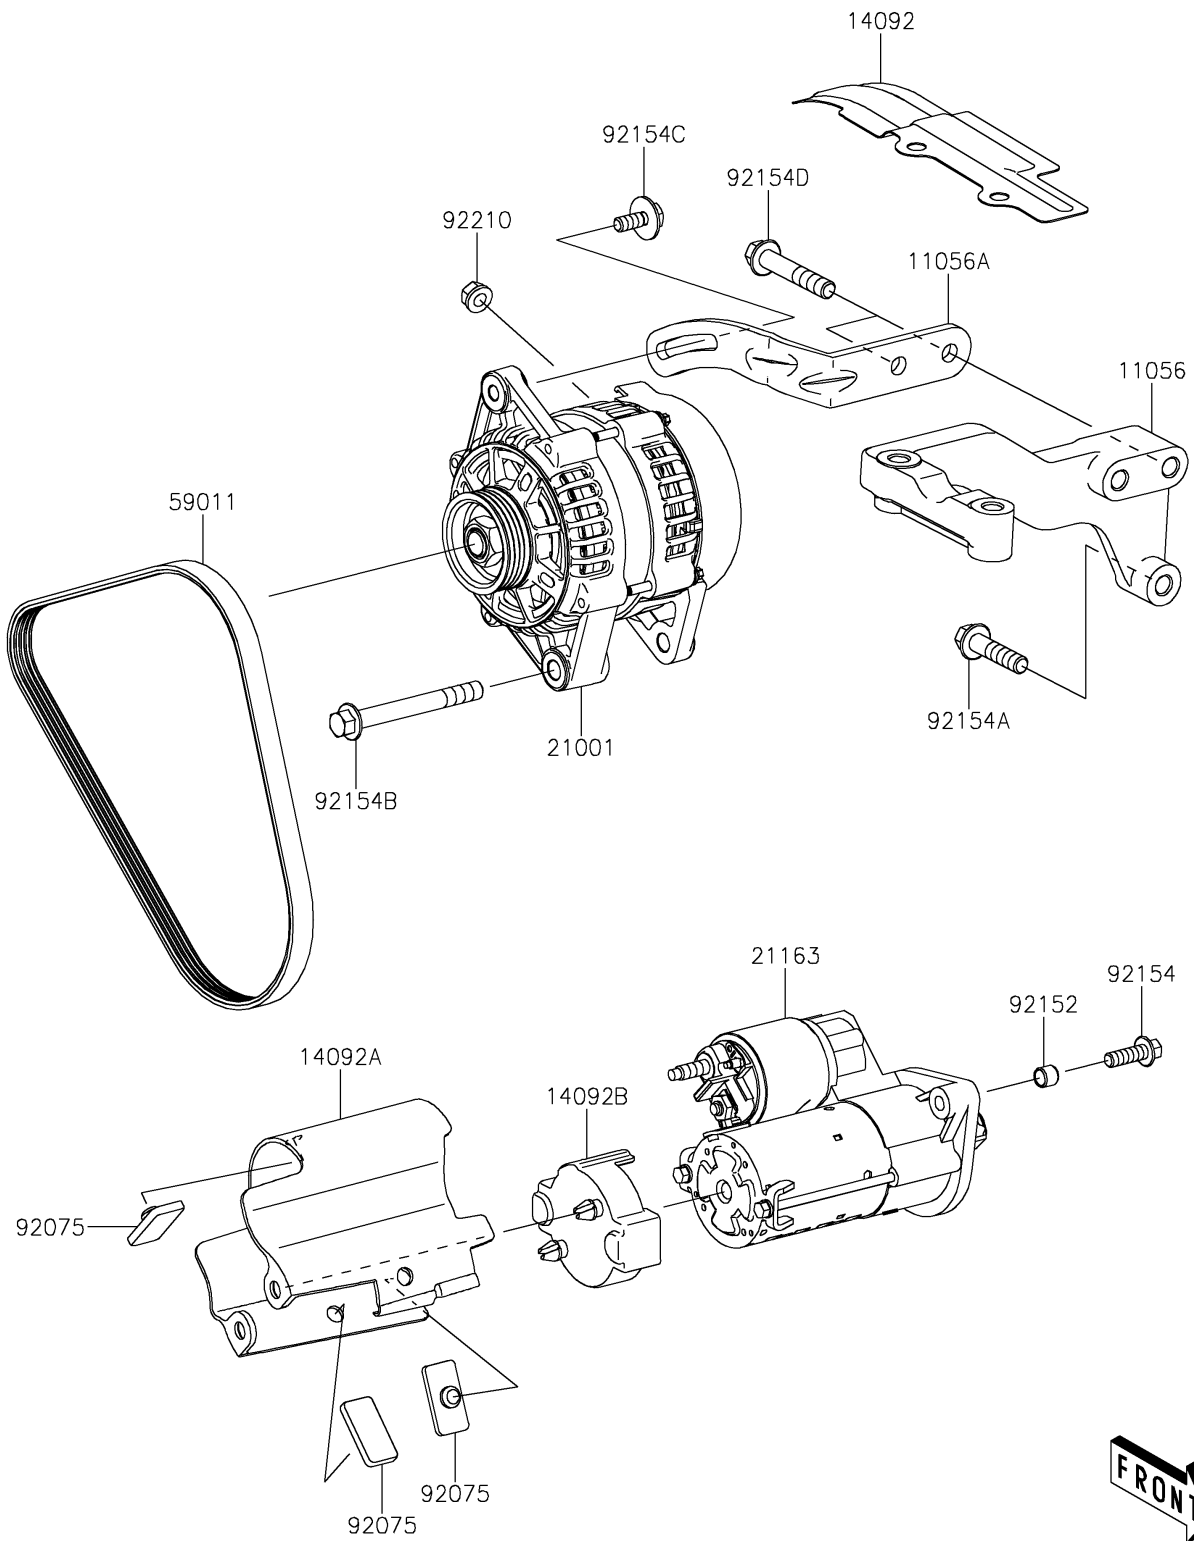

2018 MULE PRO-FXR™

PARTS DIAGRAM

Starter Motor

E1840

2018 MULE PRO-FXR™

PARTS LIST

Starter Motor

Kawasaki

Let the Good Times Roll®

ITEM NAME

PART NUMBER

QUANTITY
