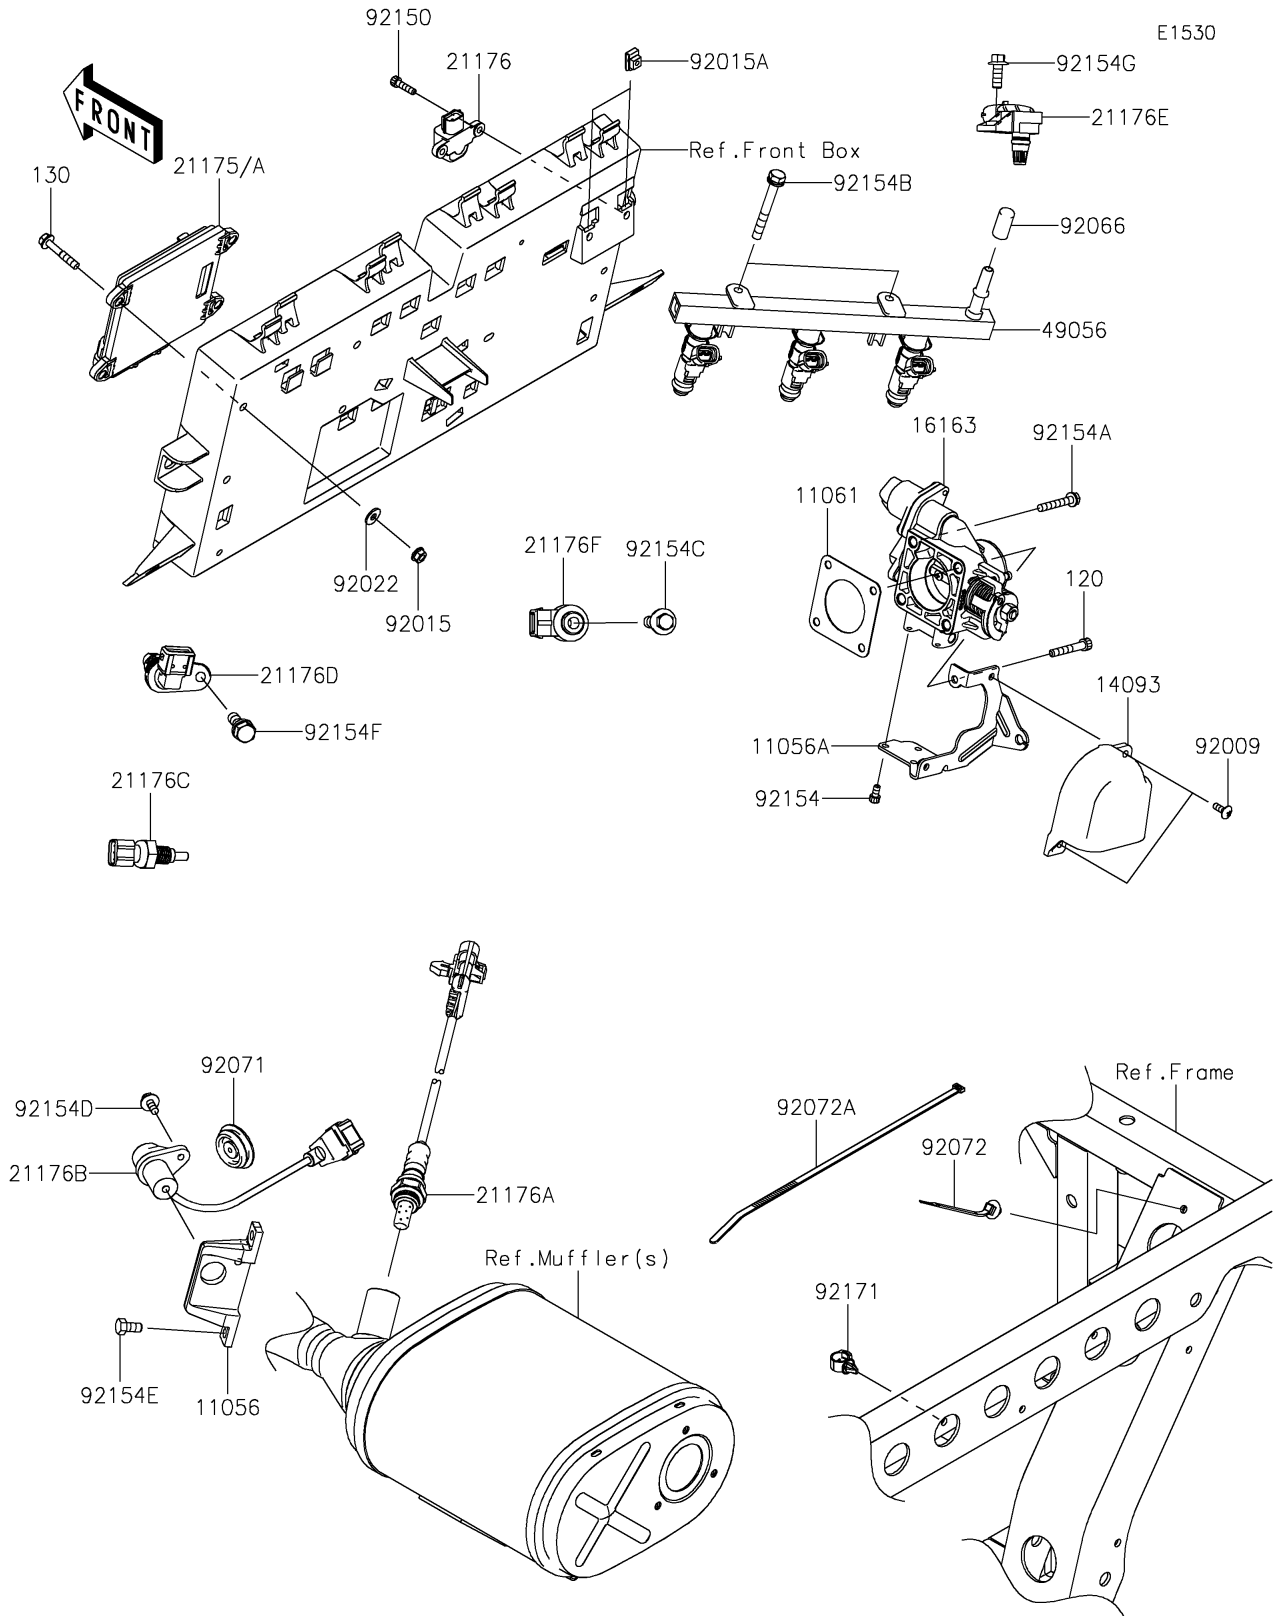

2020 MULE PRO-FXR™

PARTS DIAGRAM

Fuel Injection

Kawasaki

Let the Good Times Roll®

2020 MULE PRO-FXR™

PARTS LIST

Fuel Injection

ITEM NAME	PART NUMBER	QUANTITY
BRACKET,CRANKSHAFT POSITION (Ref # 11056)	11056-2680	1
BRACKET,THROTTLE CABLE (Ref # 11056A)	11056-7495	1
GASKET,THROTTLE (Ref # 11061)	11061-0954	1
BOLT-SOCKET,6X40 (Ref # 120)	120CA0640	1
BOLT-FLANGED,6X35 (Ref # 130)	130BA0635	4
COVER,THROTTLE (Ref # 14093)	14093-0043	1
THROTTLE-ASSY (Ref # 16163)	16163-0816	1
CONTROL UNIT-ELECTRONIC,DFI (Ref # 21175)	21175-1167	1
CONTROL UNIT-ELECTRONIC,DFI (Ref # 21175A)	21175-1180	1
SENSOR,VEHICLE-DOWN (Ref # 21176)	21176-0026	1
SENSOR,OXYGEN (Ref # 21176A)	21176-0773	1
SENSOR,CRANKSHAFT POSITION (Ref # 21176B)	21176-0795	1
SENSOR,WATER TEMP (Ref # 21176C)	21176-0796	1
SENSOR,CAMSHAFT POSITION (Ref # 21176D)	21176-0797	1
SENSOR,AIR INTAKE TEMP (Ref # 21176E)	21176-0798	1
SENSOR,EXPLOSION (Ref # 21176F)	21176-0799	1
PIPE-INJECTION (Ref # 49056)	49056-0038	1
SCREW,5X14,WHITE (Ref # 92009)	92009-1366	2
NUT,FLANGED,6MM (Ref # 92015)	92015-1367	4
NUT,5MM (Ref # 92015A)	92015-1627	2
WASHER (Ref # 92022)	92022-2247	4
PLUG (Ref # 92066)	92066-0810	1
GROMMET (Ref # 92071)	92071-0730	1
BAND,OS170-FT7(BLACK) (Ref # 92072)	92072-1414	1
BAND,L=292.1 (Ref # 92072A)	92072-3509	3
BOLT,SOCKET,5X20 (Ref # 92150)	92150-1019	2
BOLT,SOCKET,5X10 (Ref # 92154)	92154-1396	3
BOLT,6X38 (Ref # 92154A)	92154-1589	3
BOLT,6X50 (Ref # 92154B)	92154-1591	2

2020 MULE PRO-FXR™

PARTS LIST

Fuel Injection

ITEM NAME	PART NUMBER	QUANTITY
BOLT,FLANGED,8X30 (Ref # 92154C)	92154-1592	1
BOLT,FLANGED,6X12 (Ref # 92154D)	92154-1593	1
BOLT,6X12 (Ref # 92154E)	92154-1594	2
BOLT,8X16 (Ref # 92154F)	92154-1595	1
BOLT,FLANGED,6X16 (Ref # 92154G)	92154-1596	1
CLAMP,13MM DIA. (Ref # 92171)	92171-1415	1