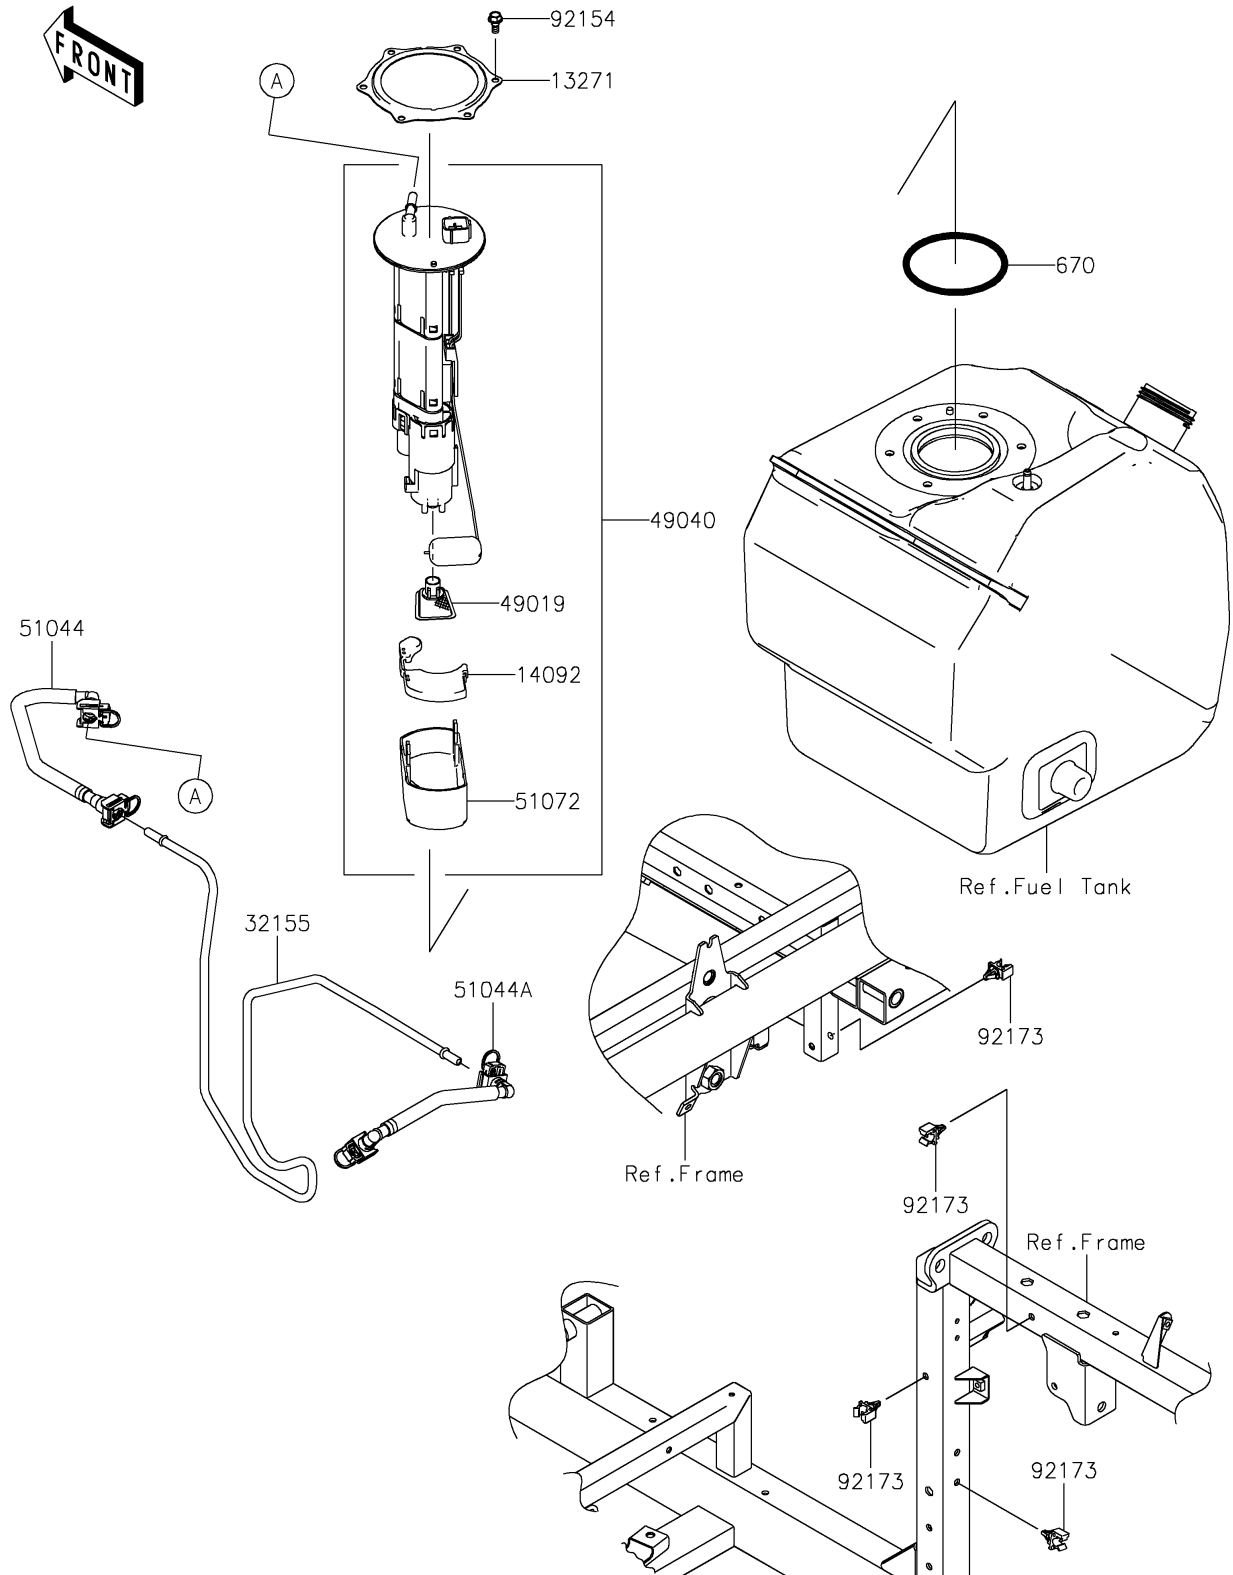

2020 MULE PRO-FXR™

PARTS DIAGRAM

Fuel Pump

E1520

2020 MULE PRO-FXR™

PARTS LIST

Fuel Pump

ITEM NAME	PART NUMBER	QUANTITY
PLATE (Ref # 13271)	13271-0980	1
COVER (Ref # 14092)	14092-1044	1
PIPE,FUEL (Ref # 32155)	32155-2547	1
FILTER-FUEL (Ref # 49019)	49019-0013	1
PUMP-FUEL (Ref # 49040)	49040-0733	1
TUBE-ASSY,TANK-PIPE (Ref # 51044)	51044-0833	1
TUBE-ASSY,PIPE-INJECTION PIPE (Ref # 51044A)	51044-0834	1
CHAMBER-FUEL (Ref # 51072)	51072-0003	1
O RING (Ref # 670)	670E5090	1
BOLT,FUEL PUMP (Ref # 92154)	92154-1326	6
CLAMP,FUEL PIPE (Ref # 92173)	92173-1213	4